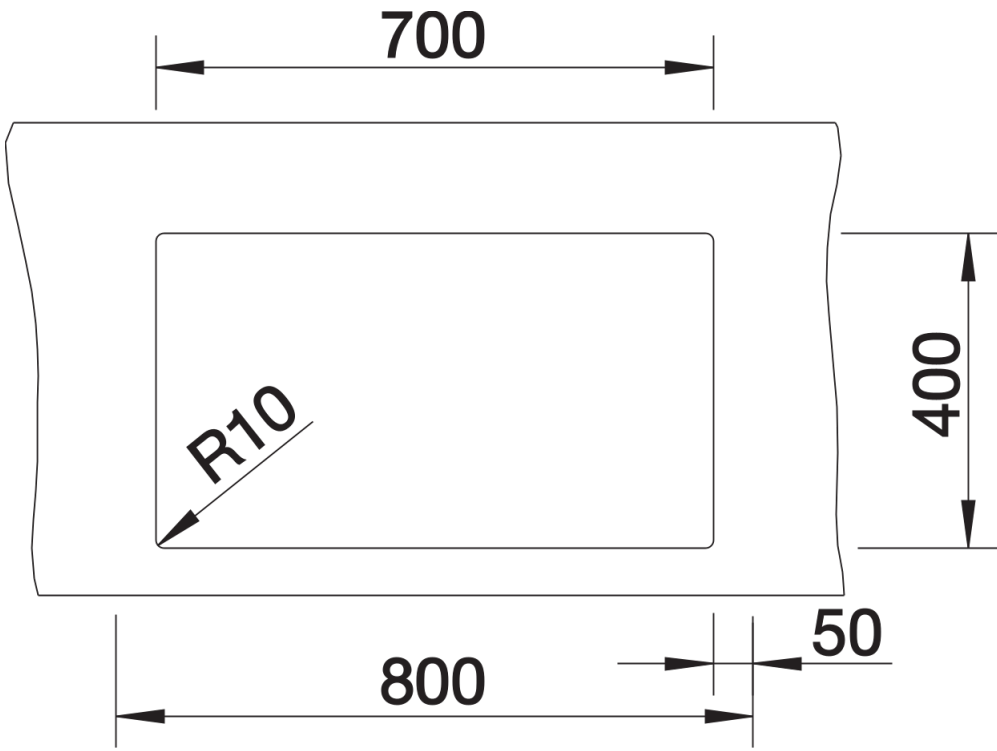

## Scope of supply

---

- Waste and overflow fitting kit with space saving pipe
- 3 ½" InFino basket strainer
- fixing kit included

## Details

---

Top view

Cut-out