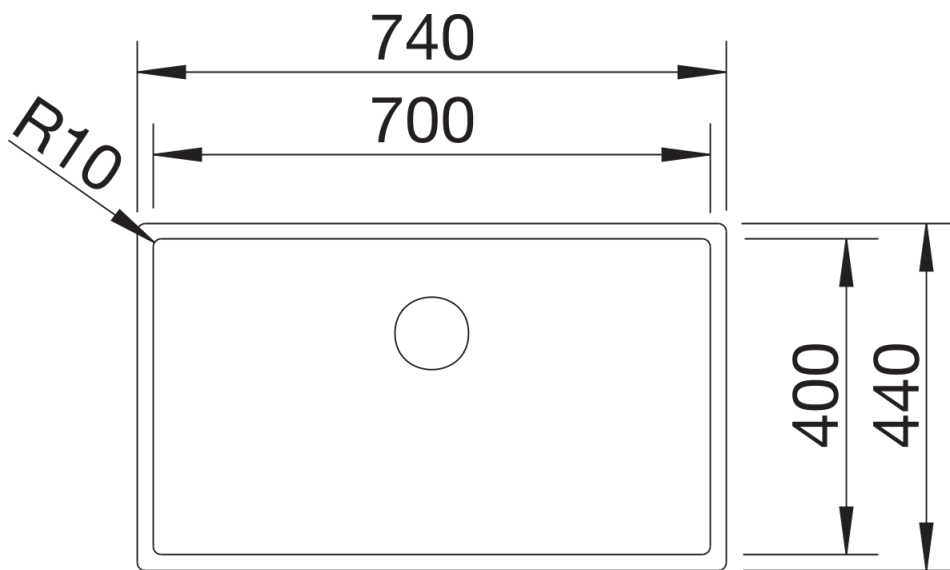

## Scope of supply

---

- Waste and overflow fitting kit with space saving pipe
- 3 ½" InFino basket strainer
- fixing kit included

## Details

---

Top view

Cut-out