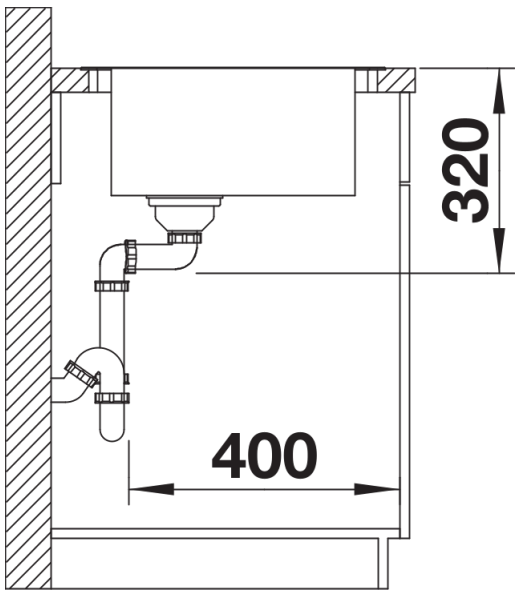

Planning information

- Cut out size: 836 x 476 x R15
Please state hand of bowl

Scope of supply

- Multifunctional bowl
- waste and overflow fitting with space-saving pipe
- 3 ½" basket strainer with remote pop-up control
- fixing kit

227692 - Stainless steel colander

Details

Top view

Cut-out

Front view

Side view