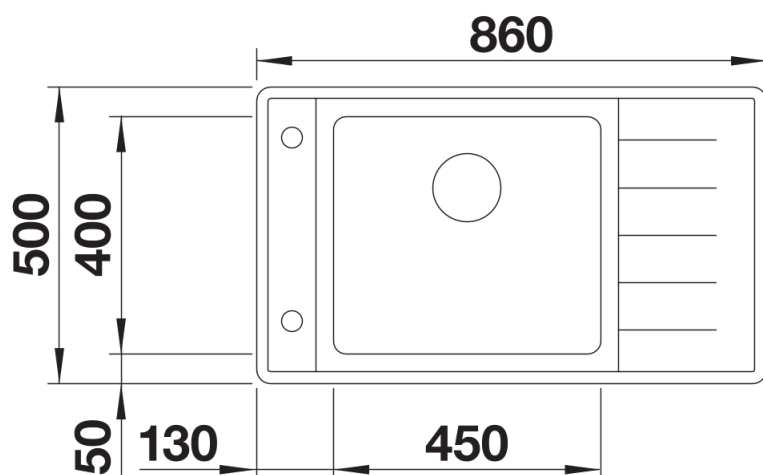

Planning information

- Cut out size: 836 x 476 x R15
Please state hand of bowl

Scope of supply

- Multifunctional bowl
- waste and overflow fitting with space-saving pipe
- 3 ½" basket strainer with remote pop-up control
- fixing kit

227692 - Stainless steel colander

Details

Top view