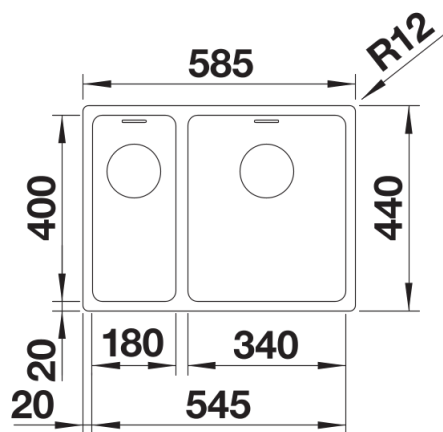

Planning information

- Cut out size: 836 x 476 x R15
Please state hand of bowl

Scope of supply

- Multifunctional bowl
- waste and overflow fitting with space-saving pipe
- 3 ½" basket strainer with remote pop-up control
- fixing kit

227692 - Stainless steel colander

Details

Top view

Cut-out

Front view

Side view