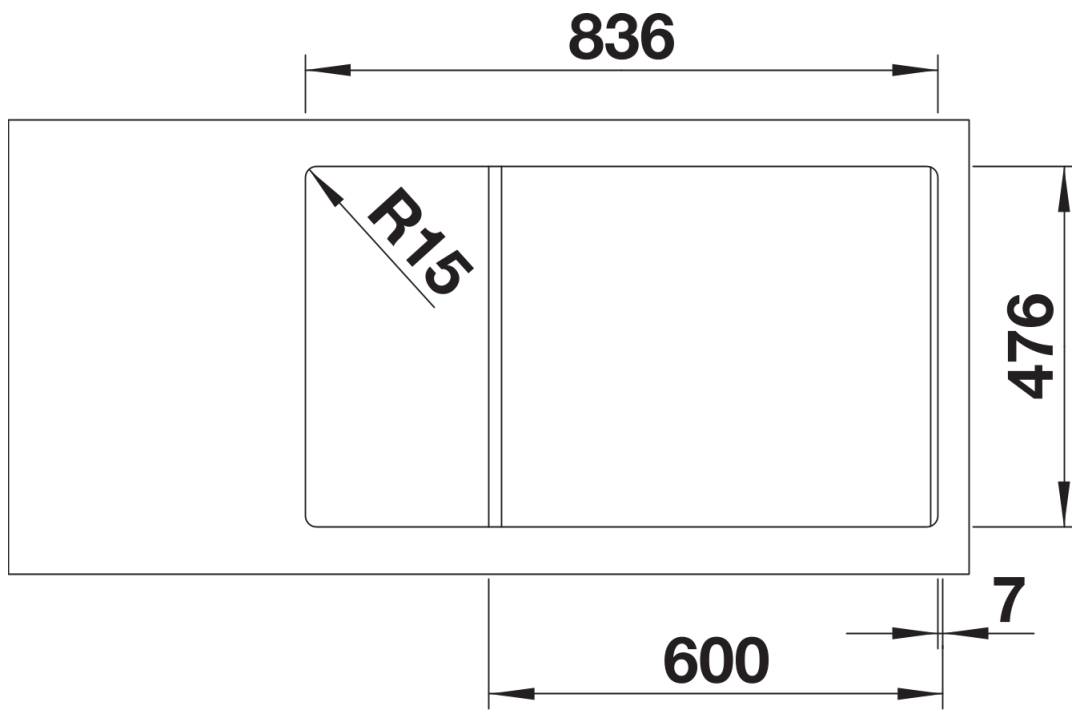

Planning information

- Cut out size: 836 x 476 x R15
Please state hand of bowl

Scope of supply

- Multifunctional bowl
- waste and overflow fitting with space-saving pipe
- 3 ½" basket strainer with remote pop-up control
- fixing kit

227692 - Stainless steel colander

Details

Top view

Cut-out

Front view

Side view