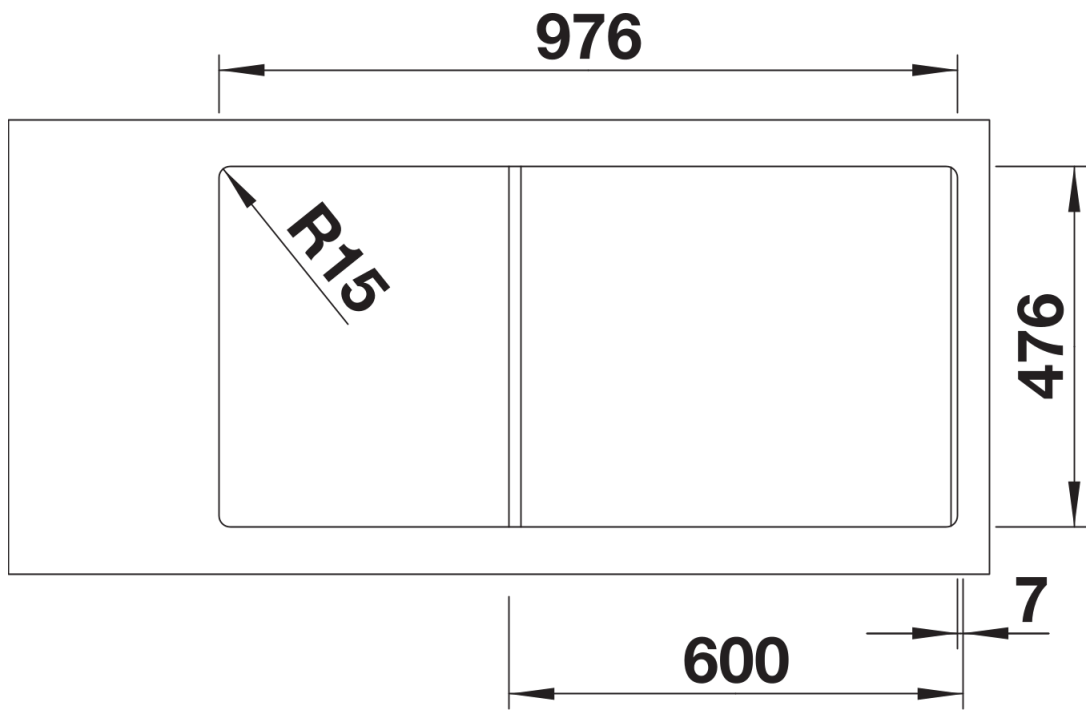

Planning information

- Cut out size: 976 x 476 x R15
Please state hand of bowl

Scope of supply

- Multifunctional bowl
- waste and overflow fitting with space-saving pipe
- 3 ½" basket strainer with remote pop-up control
- fixing kit

227692 - Stainless steel colander

Details

Top view

Cut-out

Front view

Side view