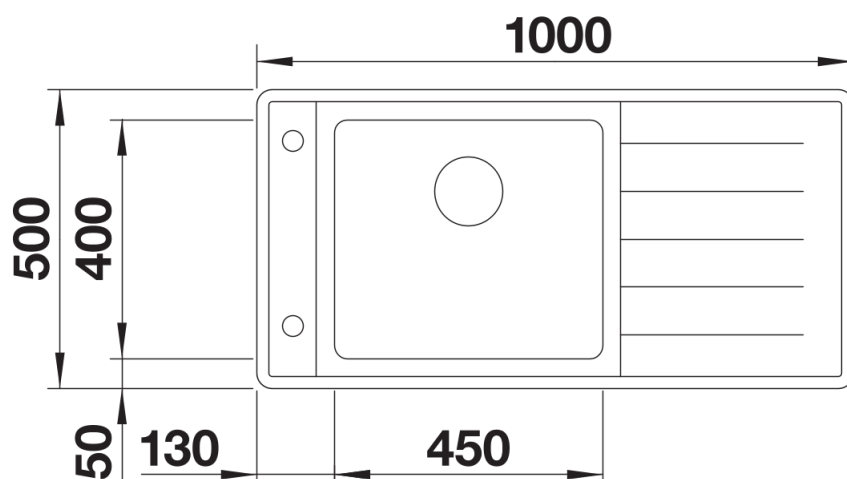

Planning information

- Cut out size: 976 x 476 x R15
Please state hand of bowl

Scope of supply

- Multifunctional bowl
- waste and overflow fitting with space-saving pipe
- 3 ½" basket strainer with remote pop-up control
- fixing kit

227692 - Stainless steel colander

Details

Top view