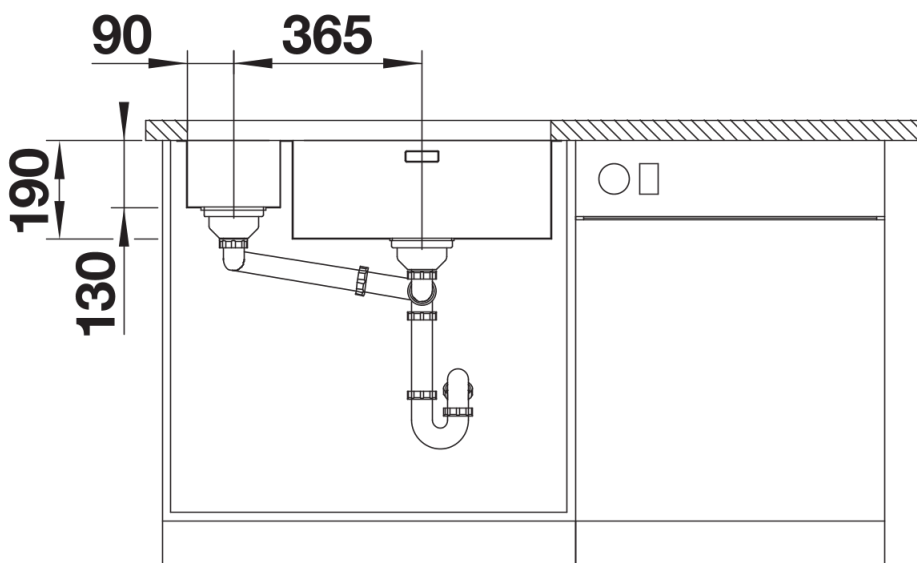

Planning information

- Cut out size: 976 x 476 x R15
Please state hand of bowl

Scope of supply

- Multifunctional bowl
- waste and overflow fitting with space-saving pipe
- 3 ½" basket strainer with remote pop-up control
- fixing kit

227692 - Stainless steel colander

Details

Top view

Cut-out

Front view

Side view