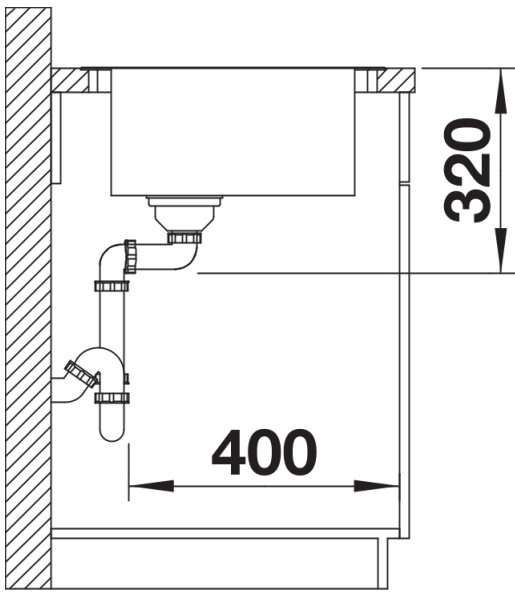

Planning information

- Cut out size: 976 x 476 x R15
Please state hand of bowl

Scope of supply

- Multifunctional bowl
- waste and overflow fitting with space-saving pipe
- 3 ½" basket strainer with remote pop-up control
- fixing kit

227692 - Stainless steel colander

Details

Top view

Cut-out

Front view

Side view