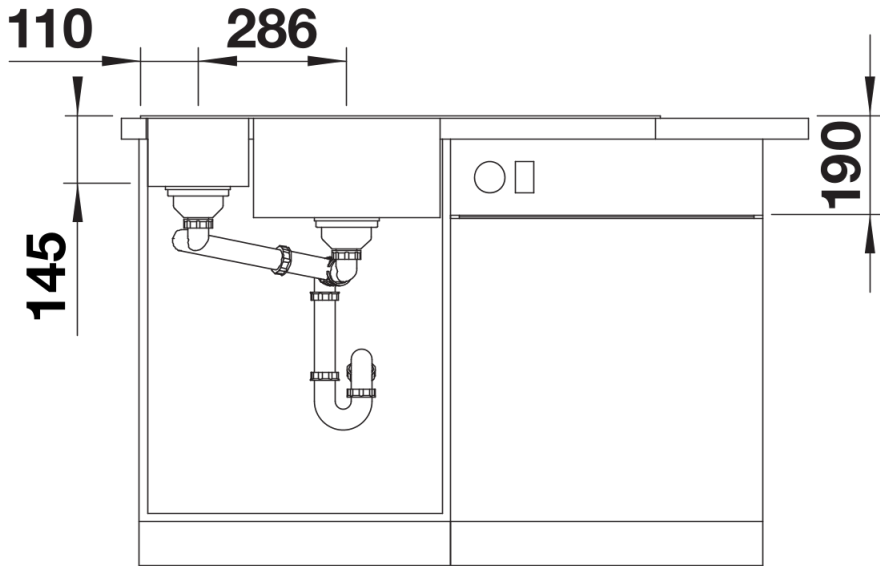

## Planning information

---

- Cut out: 980 x 490 x R15<br>Bowl depths: 190/145mm<br>Please specify hand of bowl<br>

## Scope of supply

---

- Glass cutting board
- multi-functional stainless steel colander
- waste kit with space-saving pipe
- 2 x 3 ½" InFino basket strainer with drain remote control for the main bowl

## Details

---

Top view

Cut-out

Front view

Side view