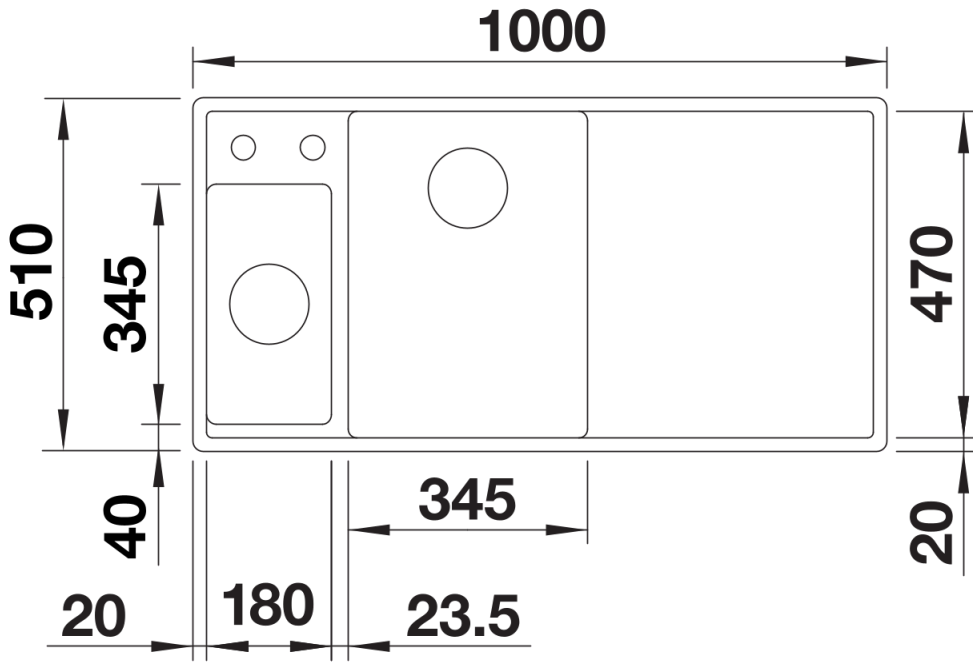

## Planning information

---

- Cut out: 980 x 490 x R15<br>Bowl depths: 190/145mm<br>Please specify hand of bowl<br>

## Details

---

Top view

Cut-out

Front view

Side view