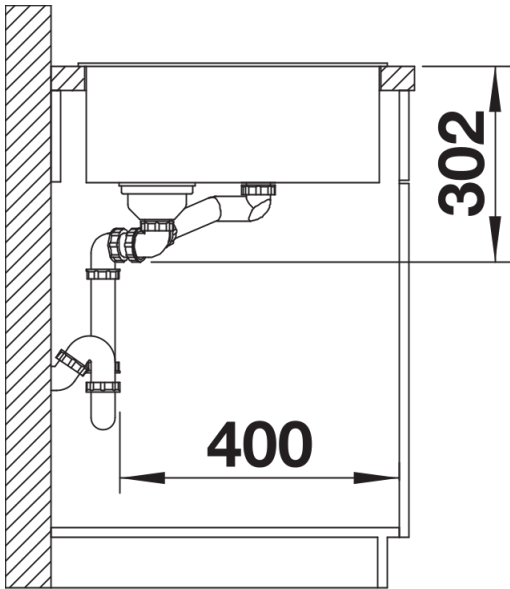

## Planning information

---

- Cut out: 980 x 490 x R15<br>Bowl depths: 190/145mm<br>Please specify hand of bowl<br>

## Scope of supply

---

- Glass cutting board
- multi-functional stainless steel colander
- waste kit with space-saving pipe
- 2 x 3 ½" InFino basket strainer with drain remote control for the main bowl

## Details

---

Top view

Cut-out

Front view

Side view