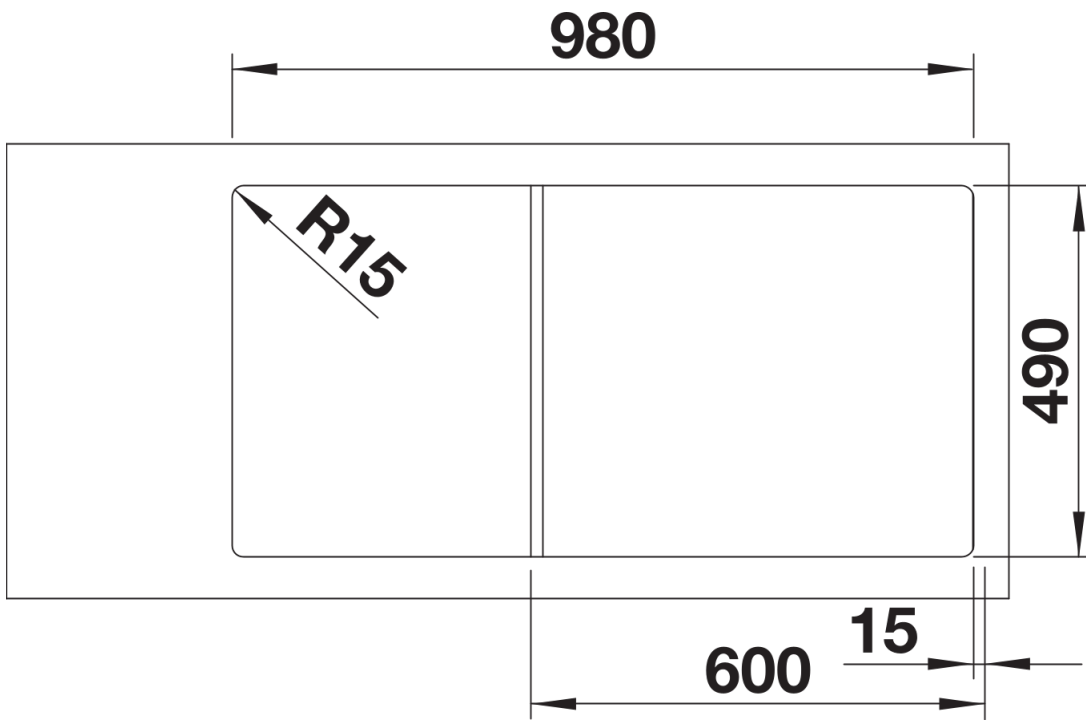

## Planning information

---

- Cut out: 980 x 490 x R15<br>Bowl depths: 190/145mm<br>Please specify hand of bowl<br>

## Scope of supply

---

- Glass cutting board
- multi-functional stainless steel colander
- waste kit with space-saving pipe
- 2 x 3 ½" InFino basket strainer with drain remote control for the main bowl

## Details

---

Top view

Cut-out

Front view

Side view