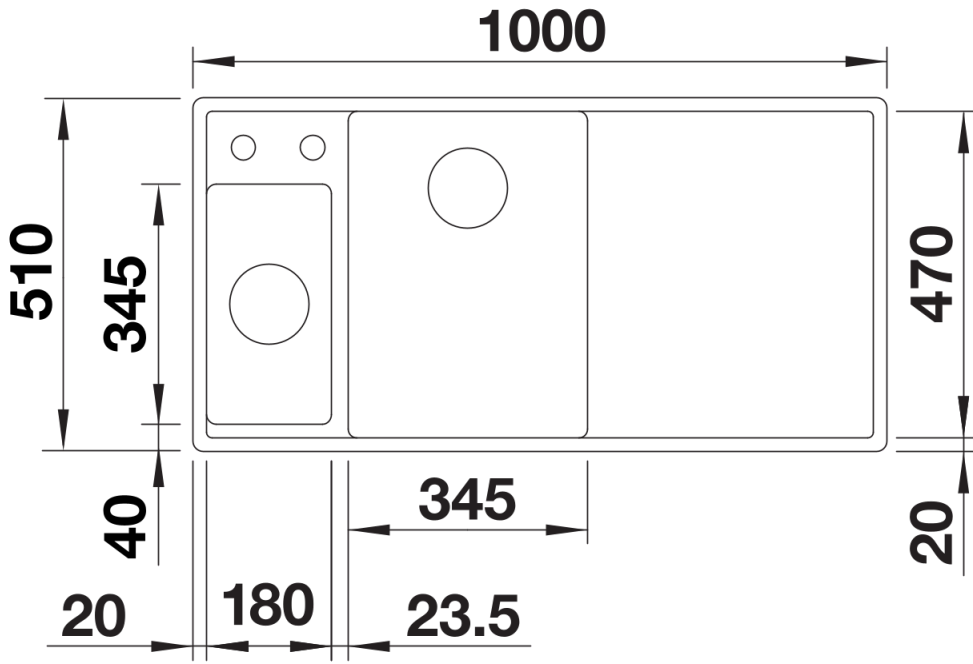

Colours

SILGRANIT white

Available colours:

- black
- anthracite
- rock grey
- volcano grey
- white
- soft white
- tartufo
- coffee

Planning information

- Cut out: 980 x 490 x R15
- Bowl depths: 190/145mm
- Please specify hand of bowl

234045 - Chopping board

Details

Top view

Cut-out

Front view

Side view