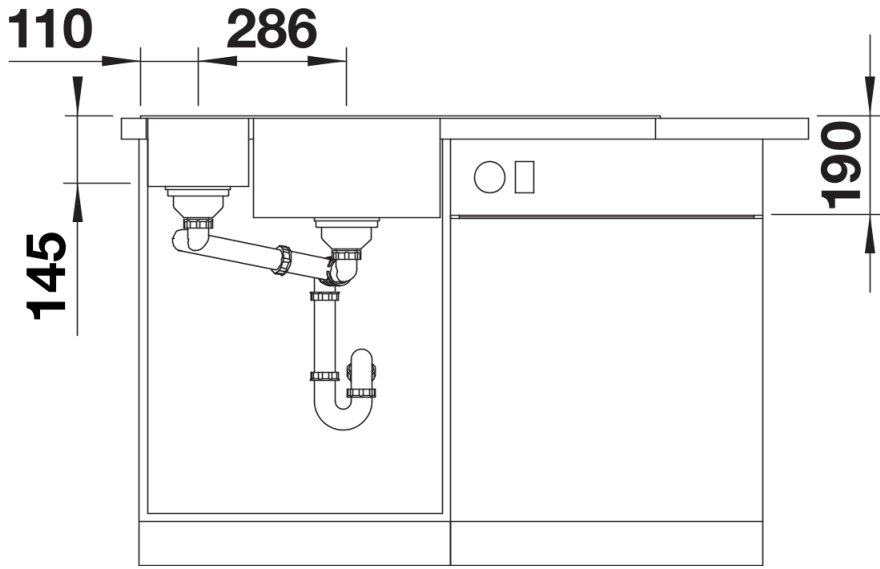

Colours

SILGRANIT white

Available colours:

- black
- anthracite
- rock grey
- volcano grey
- white
- soft white
- tartufo
- coffee

Planning information

- Cut out: 980 x 490 x R15
- Bowl depths: 190/145mm
- Please specify hand of bowl

Scope of supply

- Glass cutting board
- multifunctional stainless steel colander
- waste kit with space-saving pipe
- 2 x 3 ½" InFino basket strainer with remote control for the main bowl

233739 - Multi-functional colander

234045 - Chopping board

Details

Top view

Cut-out

Front view

Side view