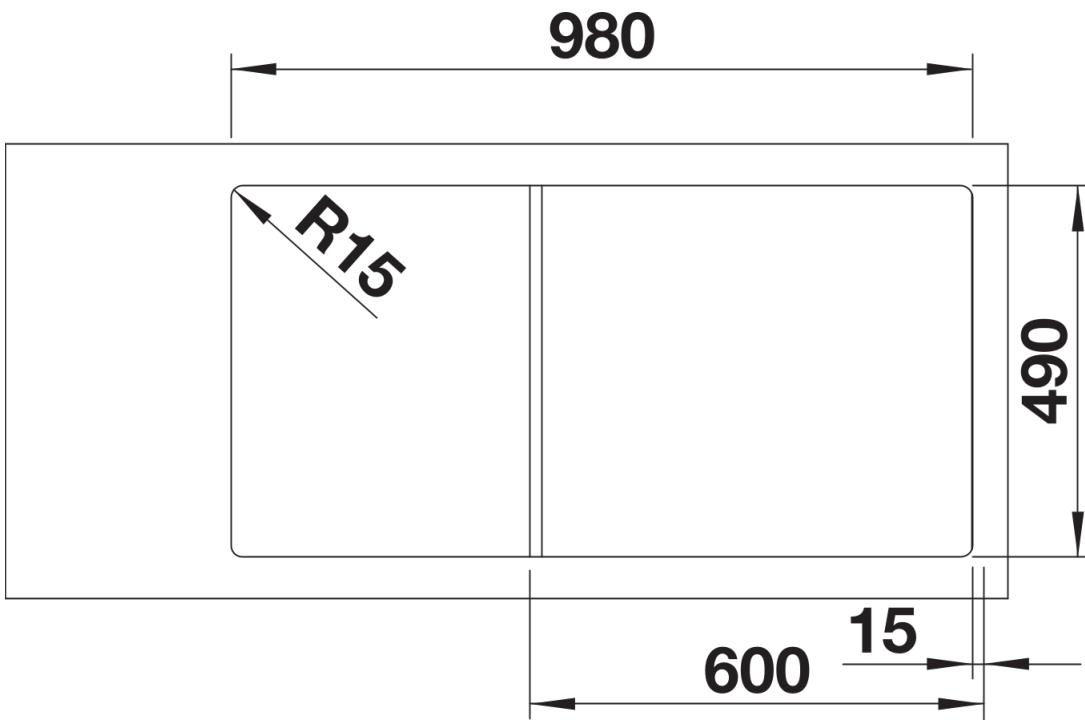

Colours

SILGRANIT white

Available colours:

- black
- anthracite
- rock grey
- volcano grey
- white
- soft white
- tartufo
- coffee

Planning information

- Cut out: 980 x 490 x R15
- Bowl depths: 190/145mm
- Please specify hand of bowl

Scope of supply

- Glass cutting board
- multifunctional stainless steel colander
- waste kit with space-saving pipe
- 2 x 3 ½" InFino basket strainer with remote control for the main bowl

233739 - Multi-functional colander

234045 - Chopping board

Details

Top view

Cut-out

Front view

Side view