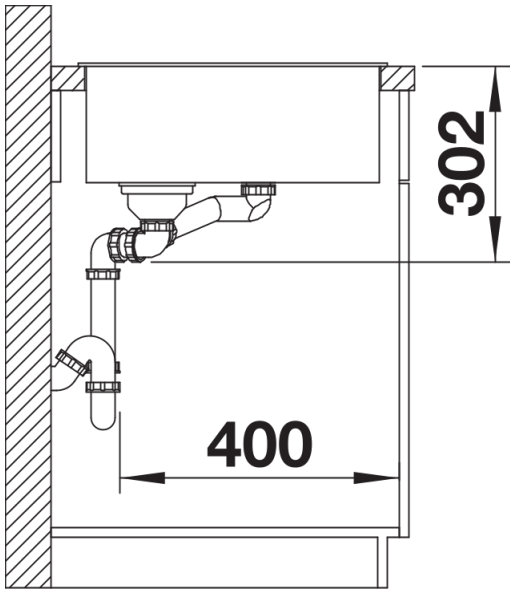

Colours

SILGRANIT white

Available colours:

- black
- anthracite
- rock grey
- volcano grey
- white
- soft white
- tartufo
- coffee

Planning information

- Cut out: 980 x 490 x R15
- Bowl depths: 190/145mm
- Please specify hand of bowl

Scope of supply

- Glass cutting board
- multifunctional stainless steel colander
- waste kit with space-saving pipe
- 2 x 3 ½" InFino basket strainer with remote control for the main bowl

233739 - Multi-functional colander

234045 - Chopping board

Details

Top view

Cut-out

Front view

Side view