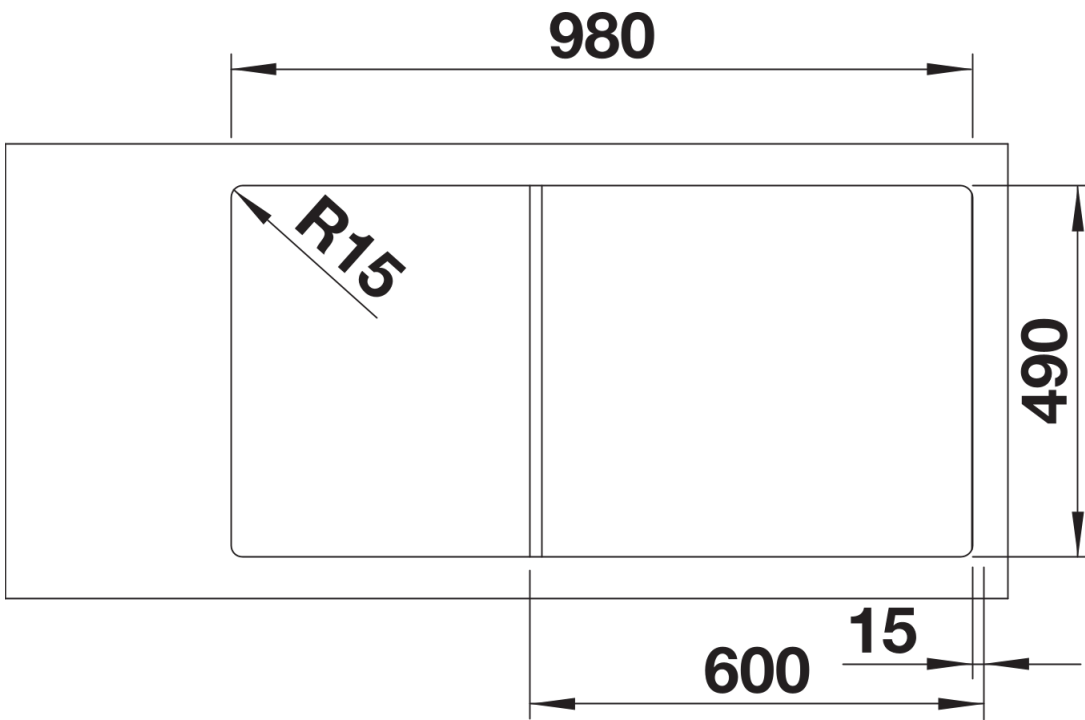

## Planning information

---

- Cut out: 980 x 490 x R15<br>Bowl depths: 190/145mm<br>Please specify hand of bowl<br>

## Scope of supply

---

- Glass cutting board
- multi-functional stainless steel colander
- waste kit with space-saving pipe
- 2 x 3 ½" InFino basket strainer with drain remote control for the main bowl

## Details

---

Top view

Cut-out

Front view

Side view