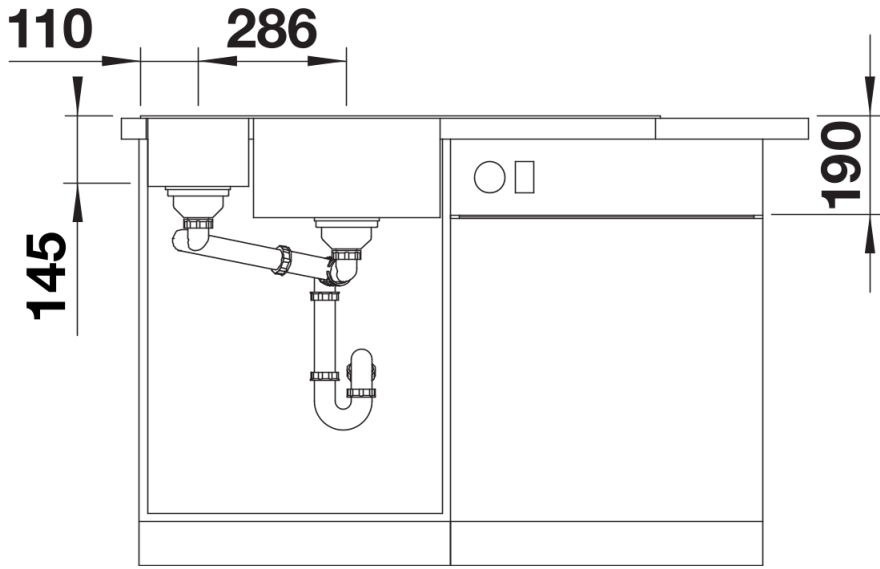

Colours

SILGRANIT soft white

Available colours:

black
anthracite
rock grey
volcano grey
white
soft white
tartufo
coffee

Planning information

- Cut out: 980 x 490 x R15
Bowl depths: 190/145mm
Please specify hand of bowl

Scope of supply

- Glass cutting board
- multi-functional stainless steel colander
- waste kit with space-saving pipe
- 2 x 3 ½" InFino basket strainer with drain remote control for the main bowl

Details

Top view

Cut-out

Front view

Side view