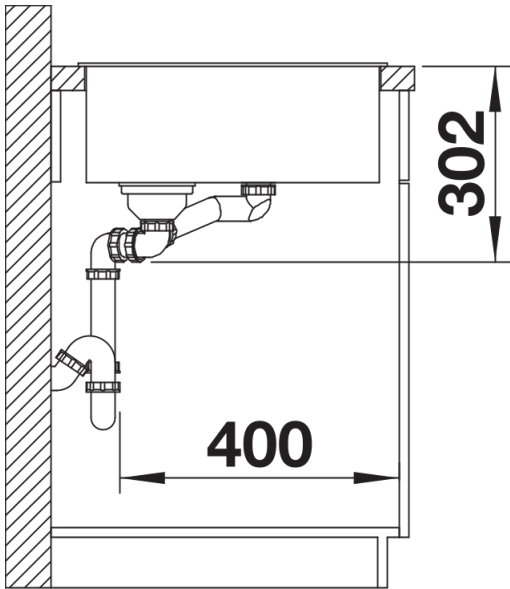

Colours

SILGRANIT soft white

Available colours:

black
anthracite
rock grey
volcano grey
white
soft white
tartufo
coffee

Planning information

- Cut out: 980 x 490 x R15
Bowl depths: 190/145mm
Please specify hand of bowl

Scope of supply

- Glass cutting board
- multi-functional stainless steel colander
- waste kit with space-saving pipe
- 2 x 3 ½" InFino basket strainer with drain remote control for the main bowl

Details

Top view

Cut-out

Front view

Side view