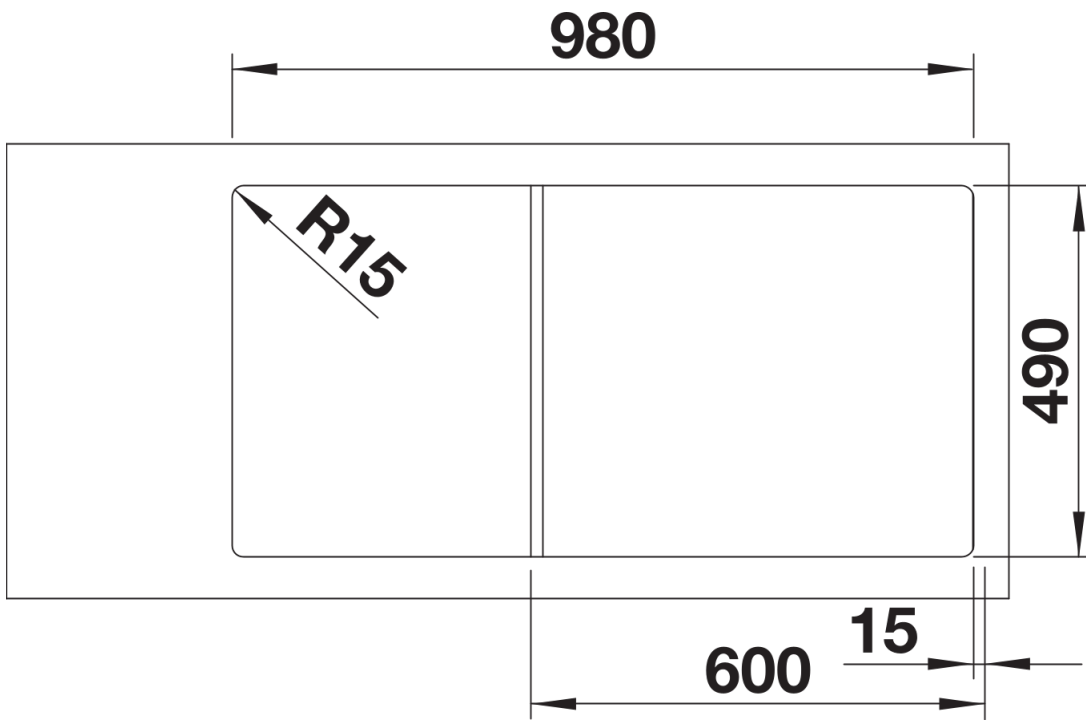

Colours

SILGRANIT soft white

Available colours:

black
anthracite
rock grey
volcano grey
white
soft white
tartufo
coffee

Planning information

- Cut out: 980 x 490 x R15
Bowl depths: 190/145mm
Please specify hand of bowl

Top view

Cut-out

Front view

Side view