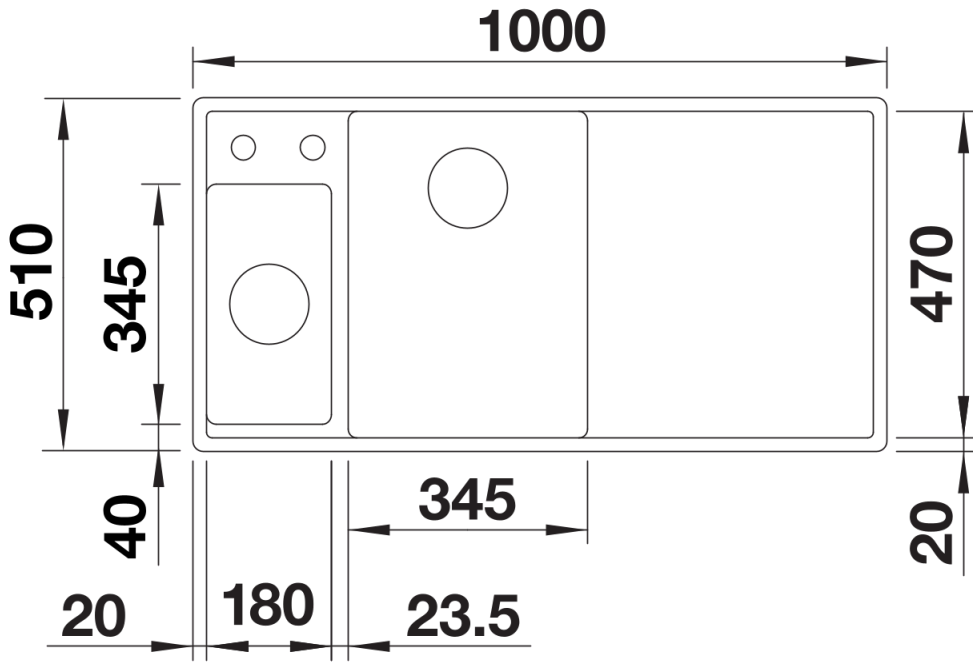

Colours

SILGRANIT soft white

Available colours:

black
anthracite
rock grey
volcano grey
white
soft white
tartufo
coffee

Planning information

- Cut out: 980 x 490 x R15
Bowl depths: 190/145mm
Please specify hand of bowl

Top view

Cut-out

Front view

Side view