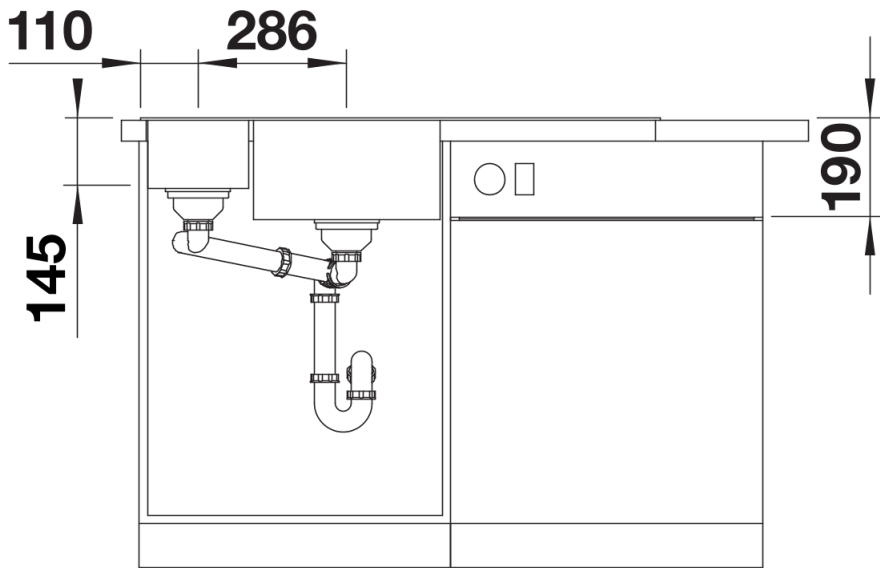

Colours

SILGRANIT volcano grey

Available colours:

black
anthracite
rock grey
volcano grey
white
soft white
tartufo
coffee

Planning information

- Cut out: 980 x 490 x R15
Bowl depths: 190/145mm
Please specify hand of bowl

Scope of supply

- Glass cutting board
- multi-functional stainless steel colander
- waste kit with space-saving pipe
- 2 x 3 ½" InFino basket strainer with drain remote control for the main bowl

Details

Top view

Cut-out

Front view

Side view