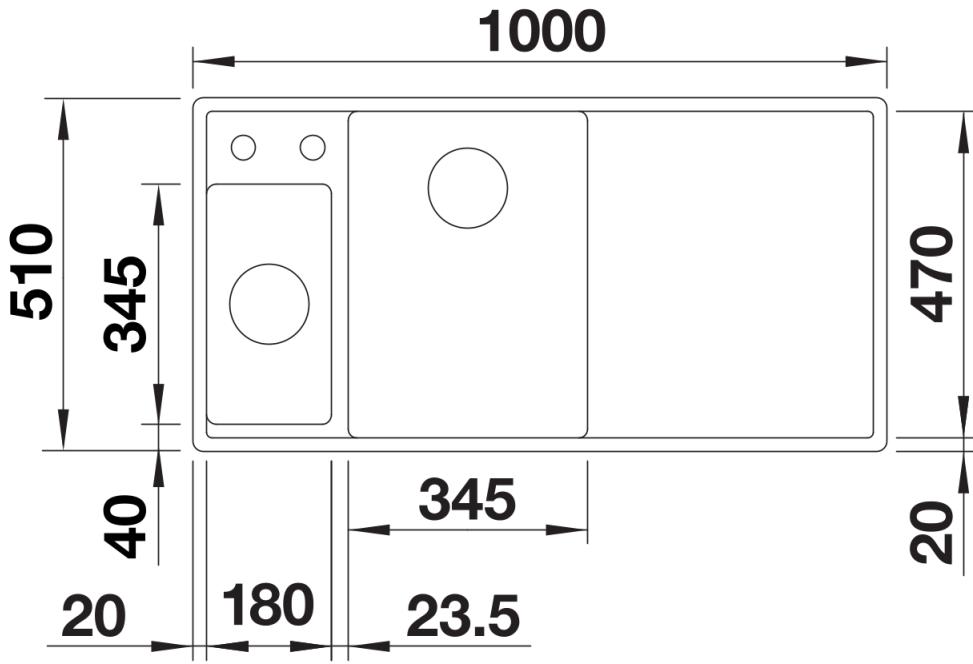

Colours

SILGRANIT volcano grey

Available colours:

black
anthracite
rock grey
volcano grey
white
soft white
tartufo
coffee

Planning information

- Cut out: 980 x 490 x R15
Bowl depths: 190/145mm
Please specify hand of bowl

Top view

Cut-out

Front view

Side view