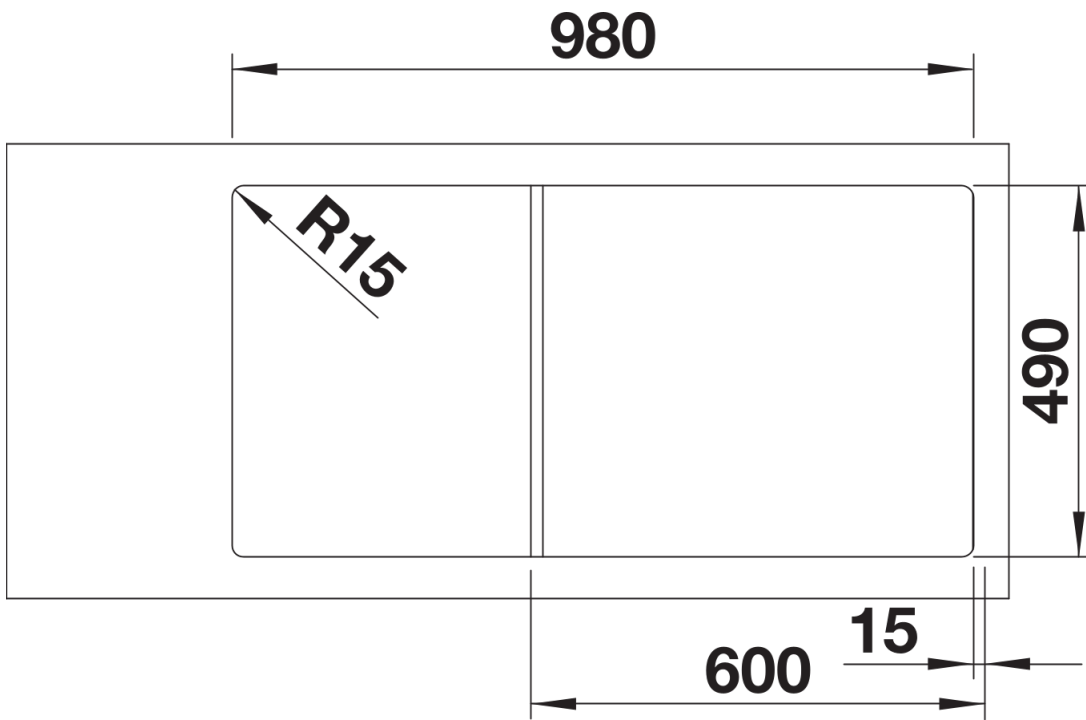

Colours

SILGRANIT volcano grey

Available colours:

black
anthracite
rock grey
volcano grey
white
soft white
tartufo
coffee

Planning information

- Cut out: 980 x 490 x R15
Bowl depths: 190/145mm
Please specify hand of bowl

Top view

Cut-out

Front view

Side view