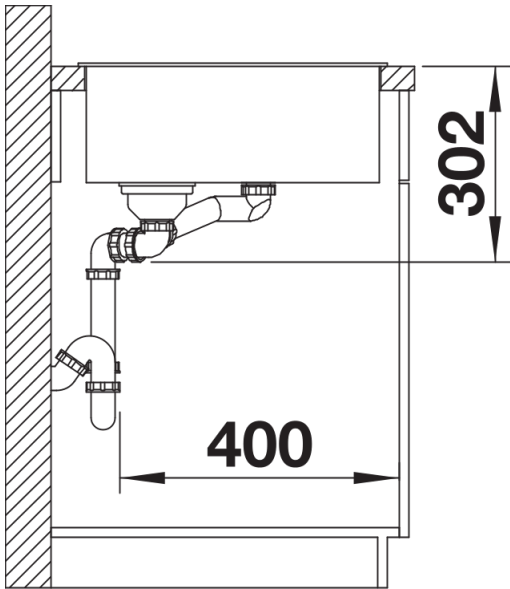

Colours

SILGRANIT volcano grey

Available colours:

black
anthracite
rock grey
volcano grey
white
soft white
tartufo
coffee

Planning information

- Cut out: 980 x 490 x R15
Bowl depths: 190/145mm
Please specify hand of bowl

Scope of supply

- Glass cutting board
- multi-functional stainless steel colander
- waste kit with space-saving pipe
- 2 x 3 ½" InFino basket strainer with drain remote control for the main bowl

Details

Top view

Cut-out

Front view

Side view