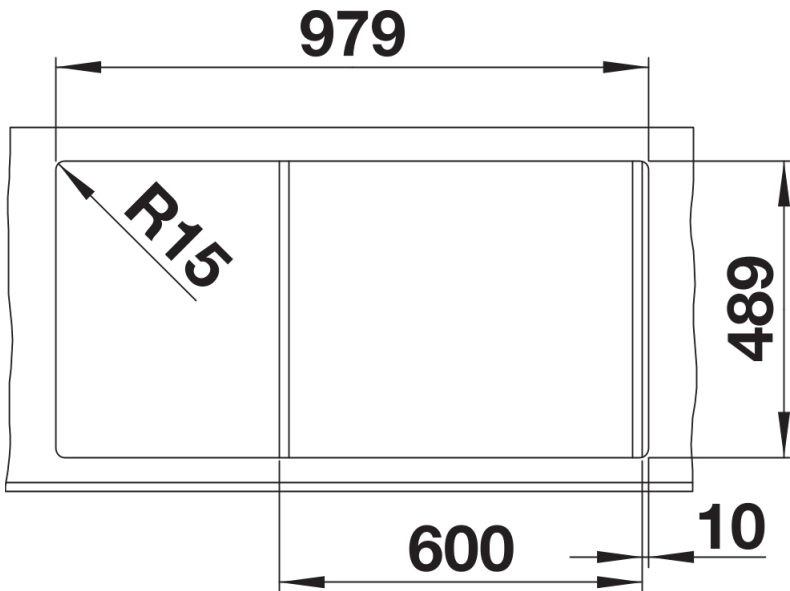

## Planning information

---

- Cut out size: 979 x 489 x R15, Please state hand of bowl

## Details

---

Top view

Cut-out

Front view

Side view