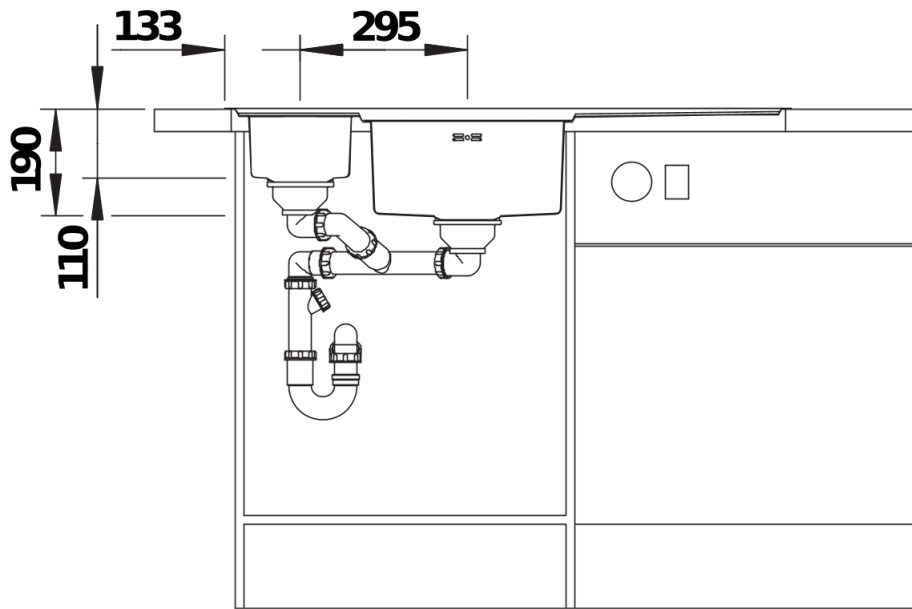

## Planning information

---

- Cut out size: 979 x 489 x R15, Please state hand of bowl

## Scope of supply

---

- Movable glass cutting board
- multifunctional colander in stainless steel
- waste fitting with space-saving pipe
- 3 ½" InFino basket strainer
- pop-up waste for main bowl

224787 - Stainless steel colander

## Details

---

Top view

Cut-out

Front view

Side view