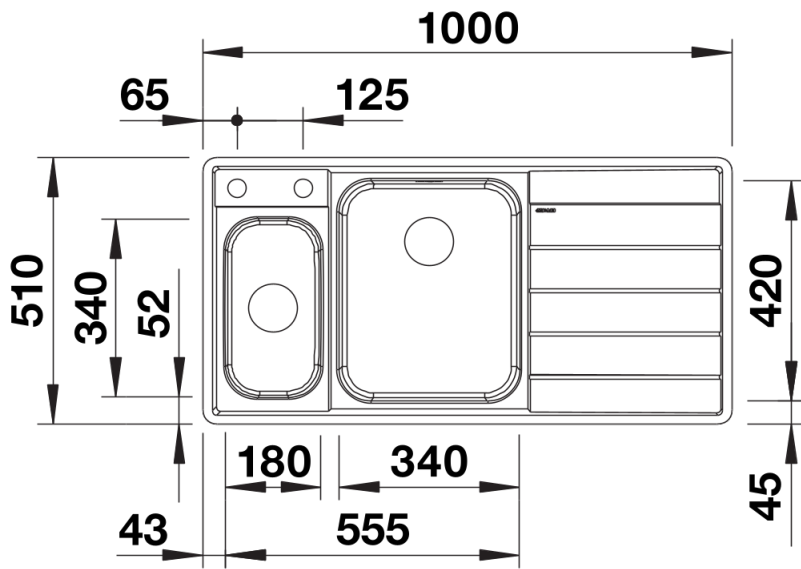

## Planning information

---

- Cut out size: 979 x 489 x R15, Please state hand of bowl

## Scope of supply

---

- Movable glass cutting board
- multifunctional colander in stainless steel
- waste fitting with space-saving pipe
- 3 ½" InFino basket strainer
- pop-up waste for main bowl

224787 - Stainless steel colander

## Details

---

Top view

Cut-out

Front view

Side view