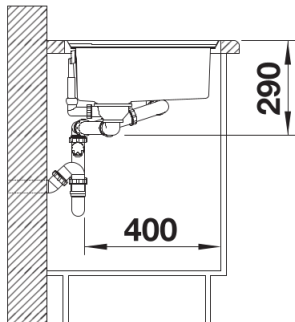

## Planning information

---

- Cut out size: 979 x 489 x R15, Please state hand of bowl

## Details

---

Top view

Cut-out

Front view

Side view