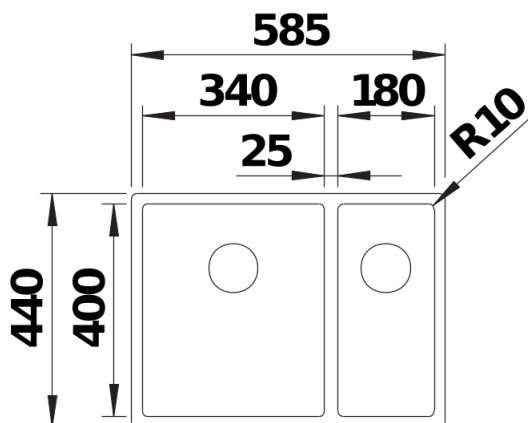

Product information sheet CLARON 340/180-IF

Item no. 521607

Benefits

- Elegant-pure bowl design
- Concise 10 mm radius for a more refined design
- IF flat rim
- Optimum utilisation of the bowl capacity thanks to extra-deep bowls and distinctively small radii
- InFino drain system – elegantly integrated and easy-care

Planning information

- Cut out: Template provided
- Please state hand of bowl

Scope of supply

- Waste and overflow fitting with space-saving pipe
- 2 x 3 ½" InFino basket strainer
- fixing kit included

Details

Top view

Cut-out

Front view