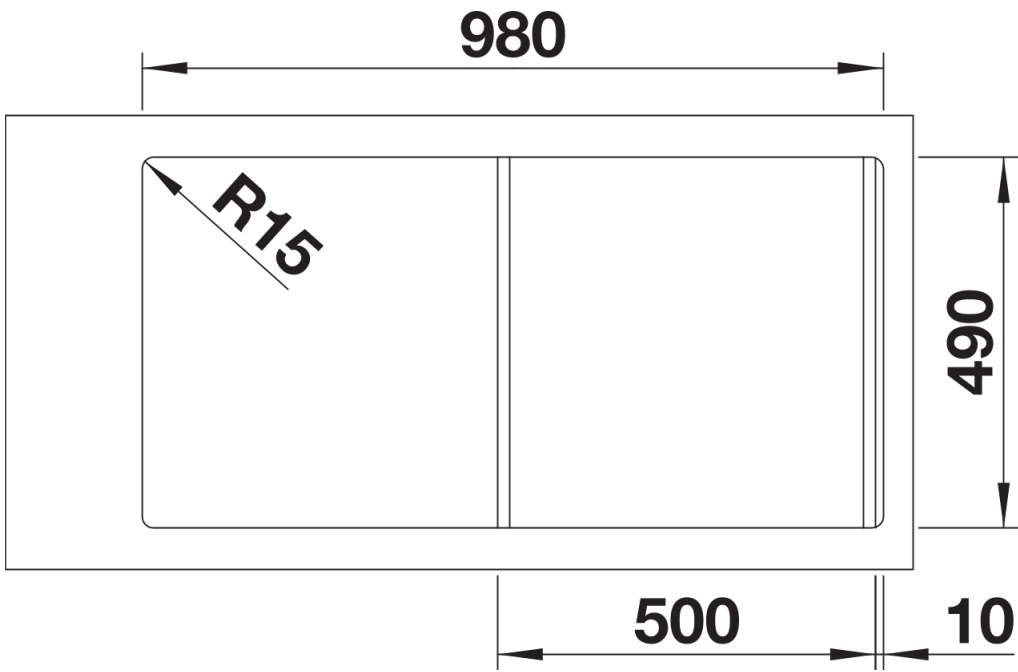

## Planning information

---

- Cut out size: Template provided, Please state hand of bowl

## Scope of supply

---

- Waste fitting with space-saving pipe
- 3 ½" pop-up waste for the main bowl
- InFino 3 ½" basket strainer

## Details

---

Top view

Cut-out

Front view

Side view