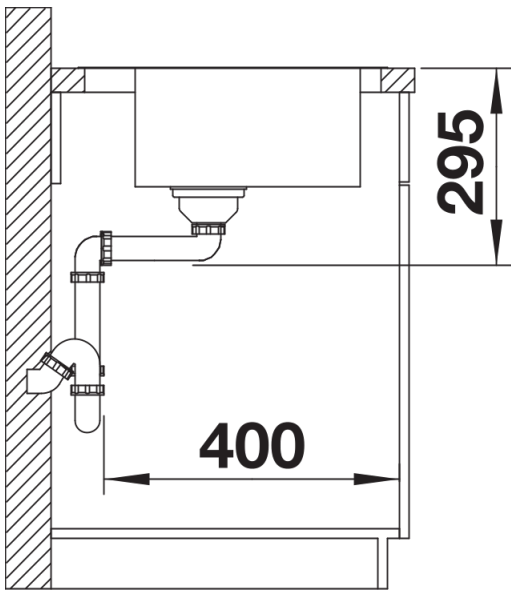

## Planning information

---

- Cut out size: Template provided, Please state hand of bowl

## Scope of supply

---

- Waste fitting with space-saving pipe
- 3 ½" pop-up waste for the main bowl
- InFino 3 ½" basket strainer

## Details

---

Top view

Cut-out

Front view

Side view