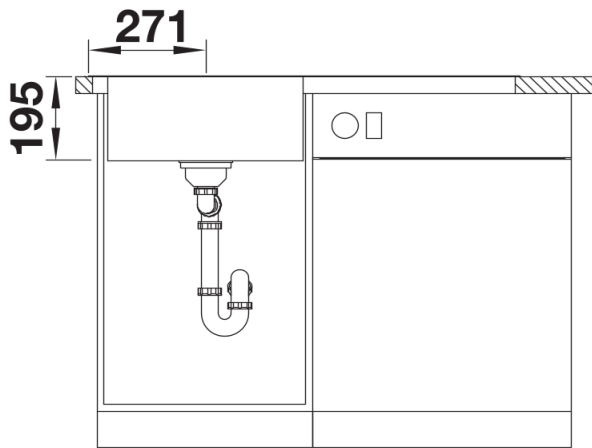

## Planning information

---

- Cut out size: Template provided, Please state hand of bowl

## Scope of supply

---

- Waste fitting with space-saving pipe
- 3 ½" pop-up waste for the main bowl
- InFino 3 ½" basket strainer

## Details

---

Top view

Cut-out

Front view

Side view