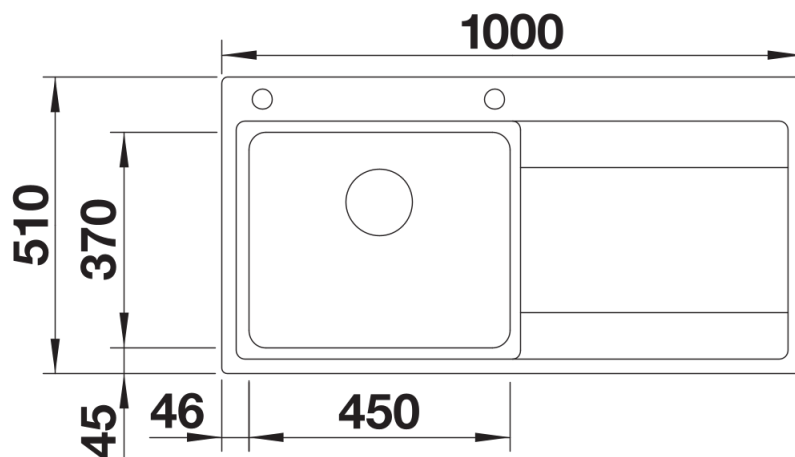

### Benefits

---

- Beautifully shaped sink with an irresistible overall appearance
- Perfectly matched geometries and areas
- Straight lined bowls with an elegant 10 mm corner radius
- Large bowl capacity and fully utilisable base
- Product line meets the requirements for almost any planning situation
- High-quality features with the covered C-overflow and elegantly integrated InFino strainer

## Planning information

---

- Cut out size: Template provided, Please state hand of bowl

## Scope of supply

---

- Waste fitting with space-saving pipe
- 3 ½" pop-up waste for the main bowl
- InFino 3 ½" basket strainer

## Details

---

Top view

Cut-out

Front view

Side view