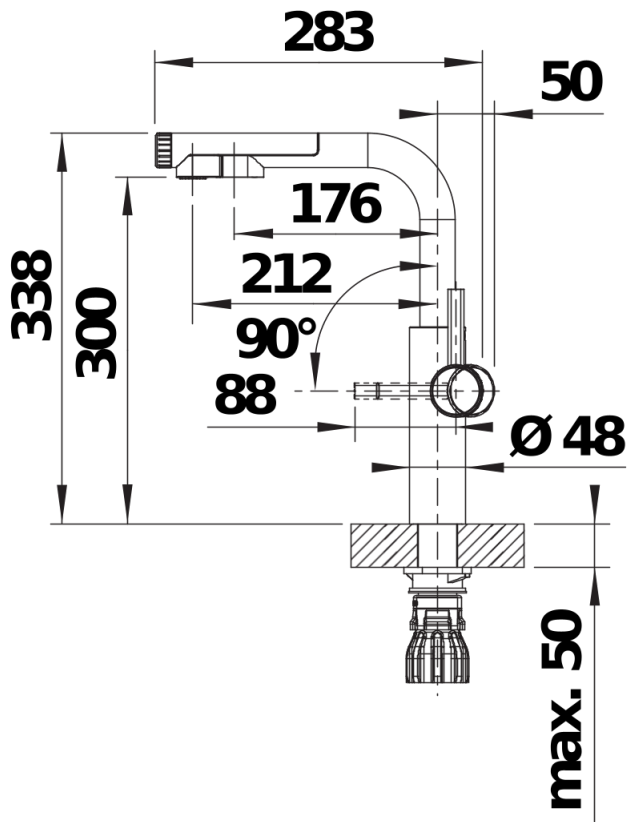

Colours

PVD satin gold

Available colours:

satin platinum

satin gold

satin dark steel

Planning information

- Please ensure a minimum distance of 50 mm between the back wall and the centre of the tap hole to allow for proper installation and operation of the tap.

Scope of supply

- Two outlets for mains water and filtered water options
- Ø 35 mm tap hole required
- 180° swivel spout for mixed water and refined water
- Quick and easy professional installation with BLANCO Lock
- Stabilising plate to increase the stability of the tap when fitted in stainless steel sinks
- Requires balanced high pressure supply only, minimum 1.0 bar

Details

Swivel range

Side view