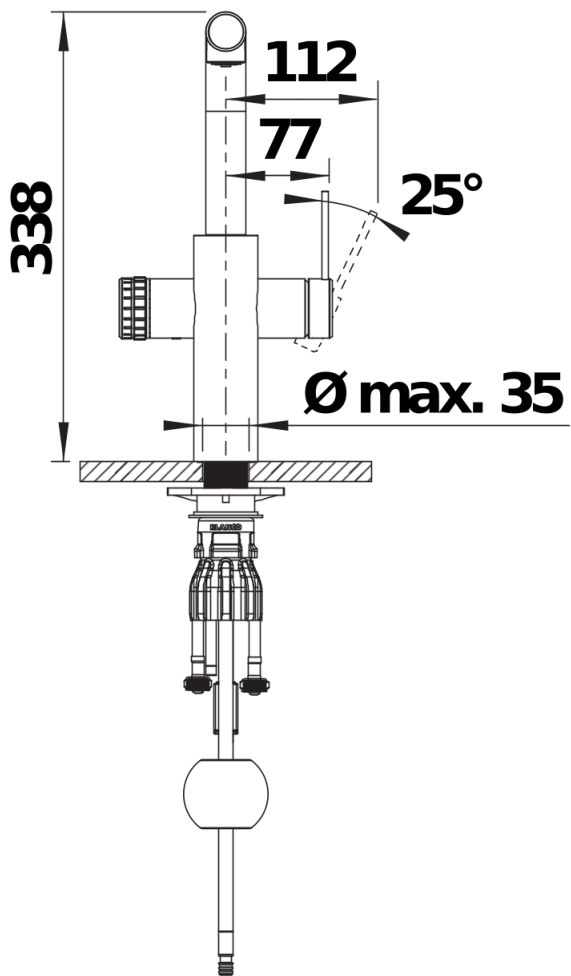

Colours

PVD satin gold

Available colours:

satin platinum

satin gold

satin dark steel

Planning information

- Please ensure a minimum distance of 50 mm between the back wall and the centre of the tap hole to allow for proper installation and operation of the tap.

Scope of supply

- Two outlets for mains water and filtered water options
- Ø 35 mm tap hole required
- 180° swivel spout for mixed water and refined water
- Quick and easy professional installation with BLANCO Lock
- Stabilising plate to increase the stability of the tap when fitted in stainless steel sinks
- Requires balanced high pressure supply only, minimum 1.0 bar

Details

Swivel range

Side view