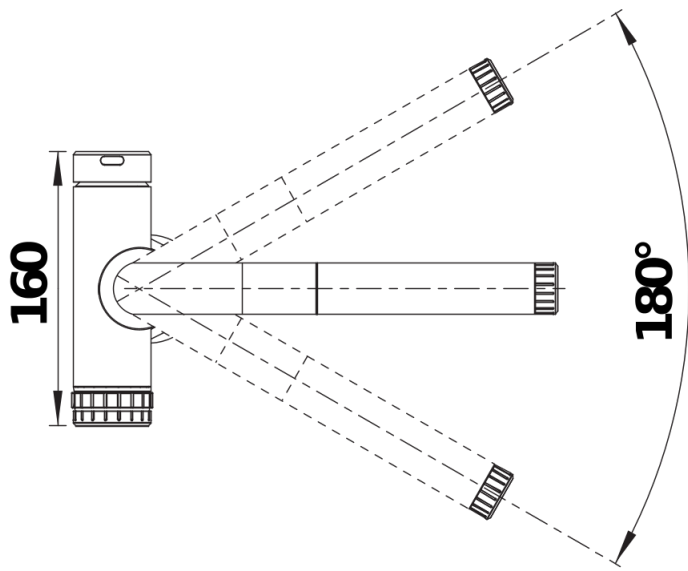

Colours

PVD satin gold

Available colours:

satin platinum

satin gold

satin dark steel

Planning information

- Please ensure a minimum distance of 50 mm between the back wall and the centre of the tap hole to allow for proper installation and operation of the tap.

Scope of supply

- Two outlets for mains water and filtered water options
- Ø 35 mm tap hole required
- 180° swivel spout for mixed water and refined water
- Quick and easy professional installation with BLANCO Lock
- Stabilising plate to increase the stability of the tap when fitted in stainless steel sinks
- Requires balanced high pressure supply only, minimum 1.0 bar

Details

Swivel range

Side view