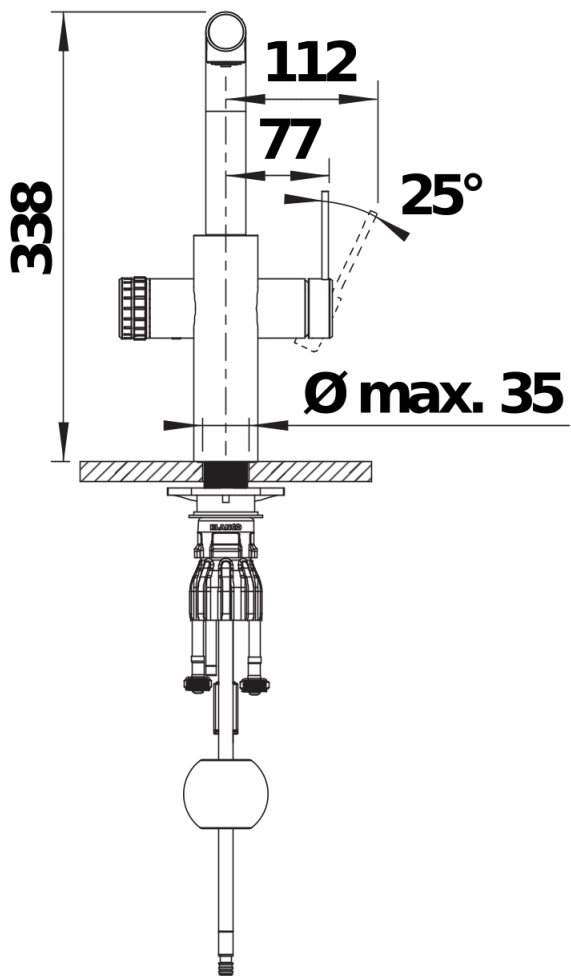

Colours

Available colours:

satin platinum

satin gold

satin dark steel

PVD satin dark steel

Planning information

- Please ensure a minimum distance of 50 mm between the back wall and the centre of the tap hole to allow for proper installation and operation of the tap.

Scope of supply

- Two outlets for mains water and filtered water options
- Ø 35 mm tap hole required
- 180° swivel spout for mixed water and refined water
- Quick and easy professional installation with BLANCO Lock
- Stabilising plate to increase the stability of the tap when fitted in stainless steel sinks
- Requires balanced high pressure supply only, minimum 1.0 bar

Details

Swivel range

Side view