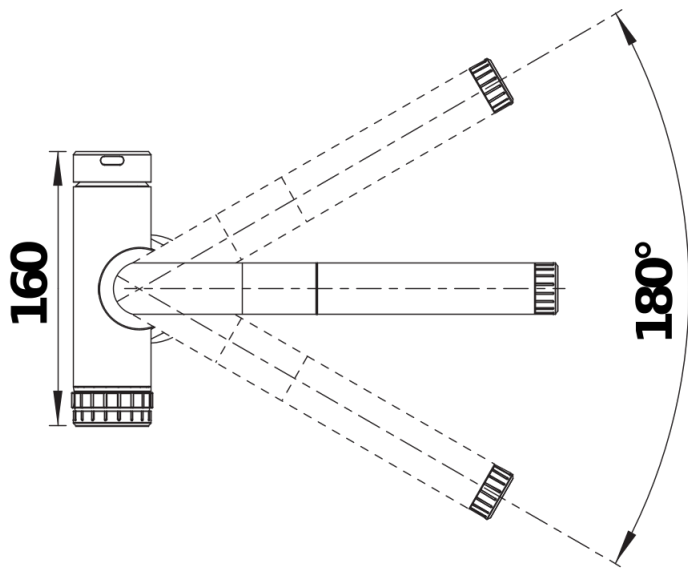

Colours

Available colours:

satin platinum

satin gold

satin dark steel

PVD satin dark steel

Planning information

- Please ensure a minimum distance of 50 mm between the back wall and the centre of the tap hole to allow for proper installation and operation of the tap.

Scope of supply

- Two outlets for mains water and filtered water options
- Ø 35 mm tap hole required
- 180° swivel spout for mixed water and refined water
- Quick and easy professional installation with BLANCO Lock
- Stabilising plate to increase the stability of the tap when fitted in stainless steel sinks
- Requires balanced high pressure supply only, minimum 1.0 bar

Details

Swivel range

Side view