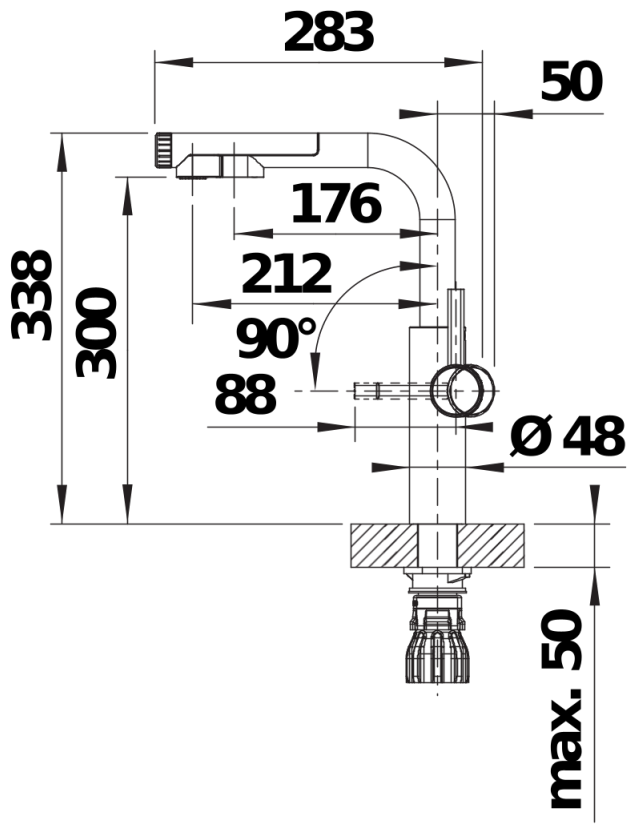

Colours

Available colours:

satin platinum

satin gold

satin dark steel

PVD satin dark steel

Planning information

- Please ensure a minimum distance of 50 mm between the back wall and the centre of the tap hole to allow for proper installation and operation of the tap.

Scope of supply

- Two outlets for mains water and filtered water options
- Ø 35 mm tap hole required
- 180° swivel spout for mixed water and refined water
- Quick and easy professional installation with BLANCO Lock
- Stabilising plate to increase the stability of the tap when fitted in stainless steel sinks
- Requires balanced high pressure supply only, minimum 1.0 bar

Details

Swivel range

Side view