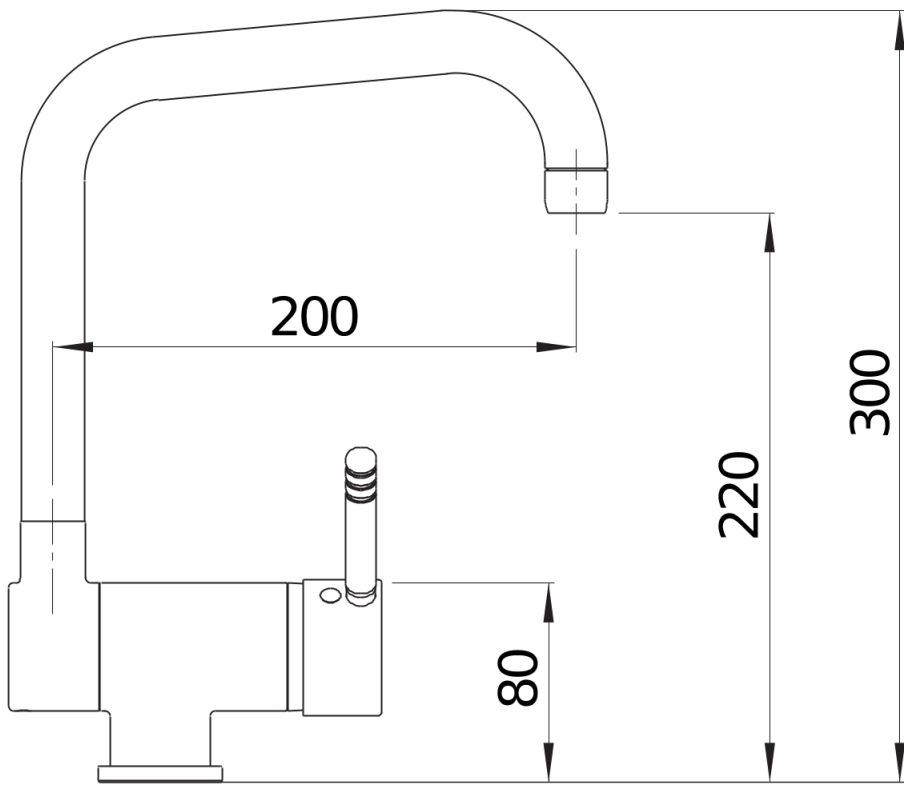

Product information sheet ACCESS Eco Flow

Item no. 451041

Benefits

- Water saving mixer tap features a 6 Litre/ min flow regulator
- Clean Lines and Contours
- Slender body with J-shaped spout
- Enlarged working radius thanks to the swivel spout

Colours

Available colours:
chrome

galvanic chrome

Planning information

- Please note:
High pressure supply only-min 0.5 bar pressure (approx 5 metre head) preferred 1.0-1.5 bar
Height: 300
Reach: 200
Base: 50
Tap hole: ø35

Heavy duty metal tap stabilising bracket, fit as required. Item No. 467720

Scope of supply

- EcoCode 6 Litre/min flow regulated tap
- Water saving 6 Litre/ min flow restrictor
- Single lever monobloc mixer tap
- Spout rotates forward for easy cleaning
- Ceramic disc control
- 15mm Copper tails inlets
- High pressure supply only-min 0.5 bar pressure (approx 5 metre head) preferred 1.0-1.5 bar
- Fit metal stabilising bracket if required,Item No. 513383

Details

Side view