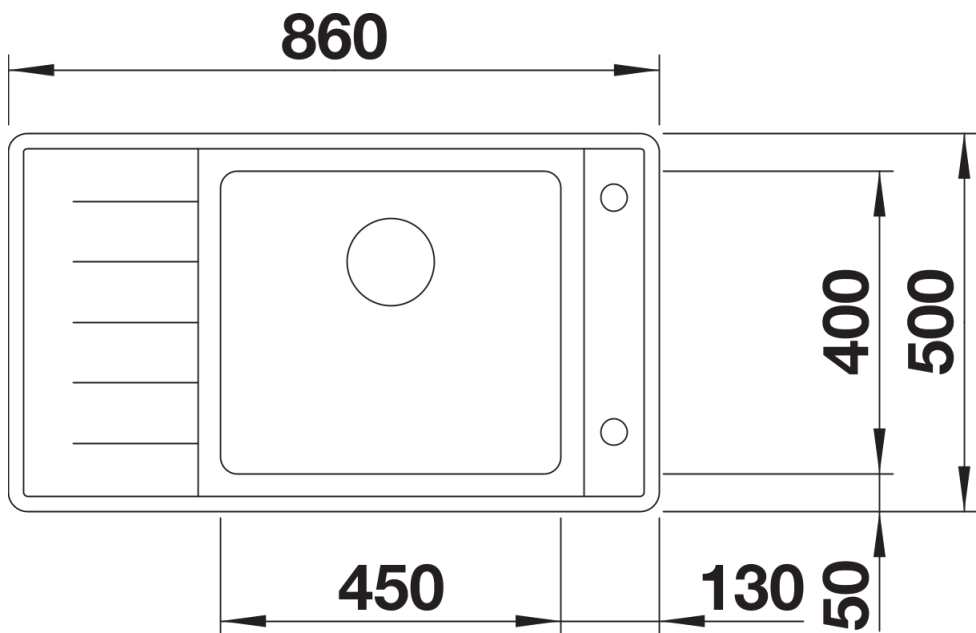

## Planning information

---

- Cut out size: 836 x 476 x R15
- Please state hand of bowl

## Scope of supply

---

- Multifunctional bowl
- waste and overflow fitting with space-saving pipe
- 3 ½" basket strainer with remote pop-up control
- fixing kit (to be sealed on site)
- German warehouse stock
- please allow 10 working days

## Details

---

Top view

Cut-out

Front view

Side view