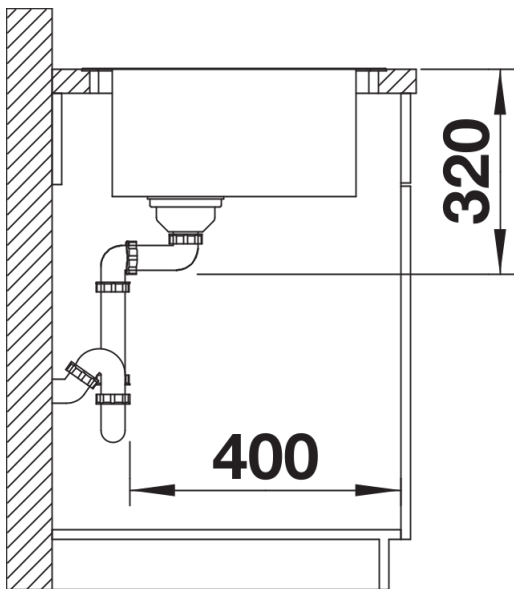

## Planning information

---

- Cut out size: 836 x 476 x R15
- Please state hand of bowl

## Details

---

Top view

Cut-out

Front view

Side view