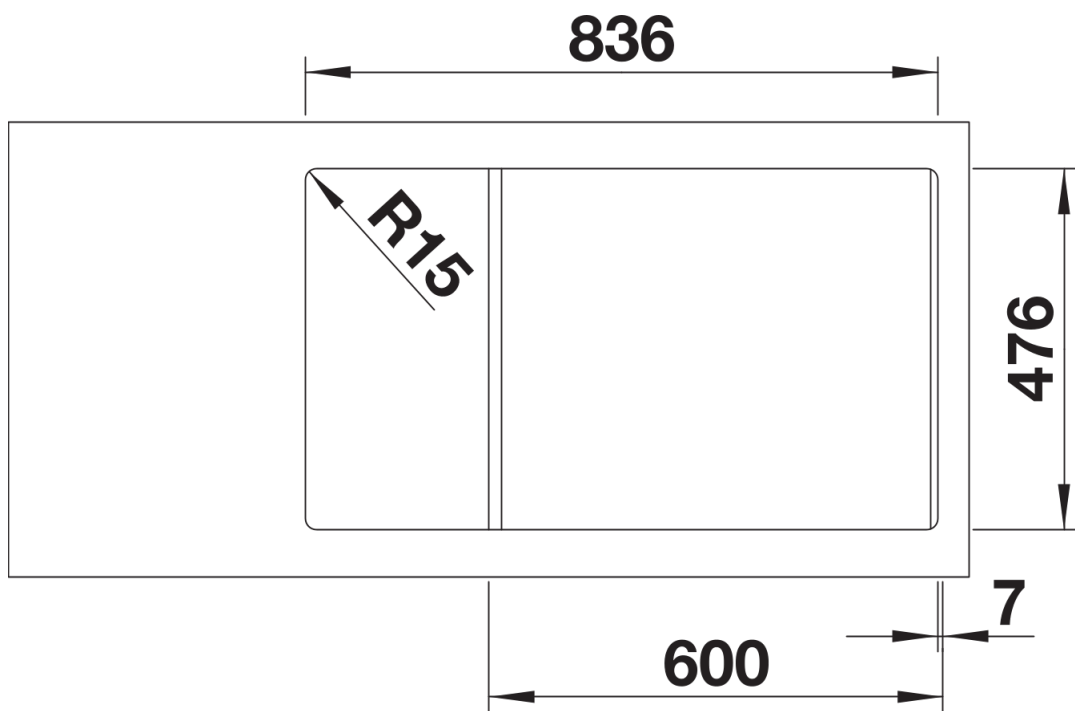

## Planning information

---

- Cut out size: 836 x 476 x R15
- Please state hand of bowl

## Details

---

Top view

Cut-out

Front view

Side view