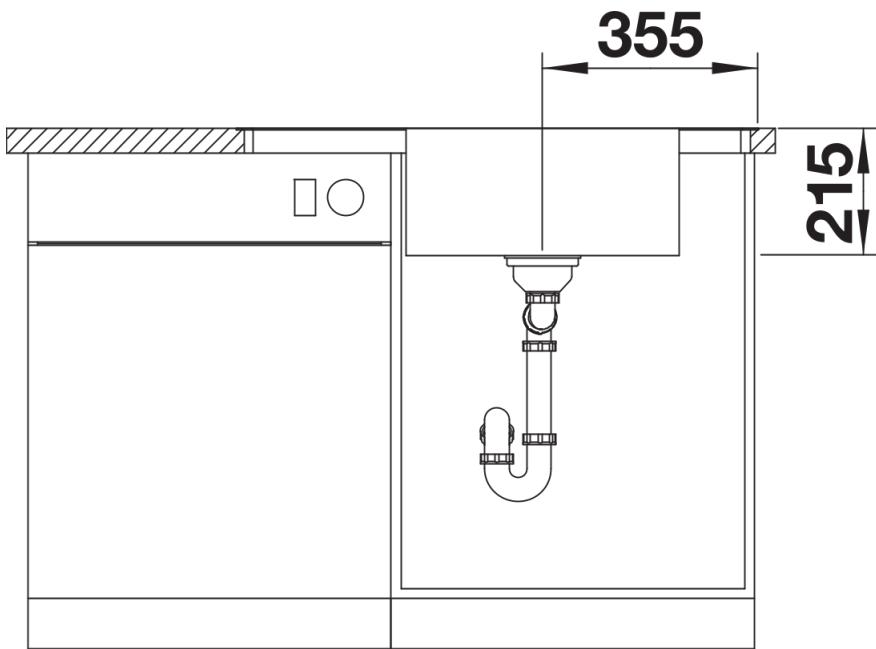

## Planning information

---

- Cut out size: 836 x 476 x R15
- Please state hand of bowl

## Details

---

Top view

Cut-out

Front view

Side view