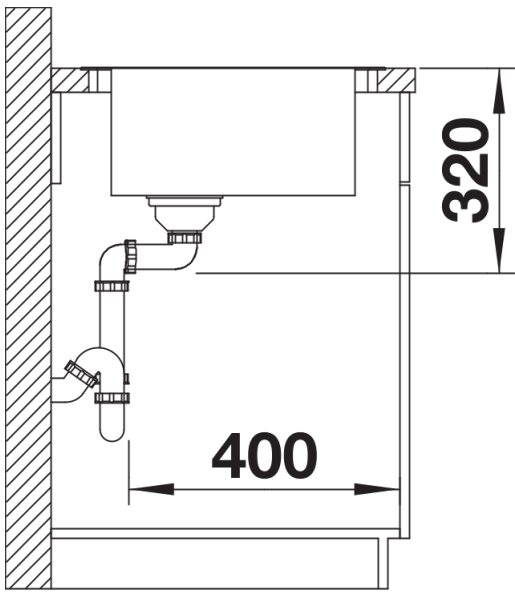

Planning information

- Cut out size: 836 x 476 x R15
Please state hand of bowl

Scope of supply

- Stainless steel colander
- waste and overflow fitting with space-saving pipe
- 3 ½" InFlno basket strainer with remote pop-up control
- fixing kit

227692 - Stainless steel colander

Details

Top view

Cut-out

Front view

Side view