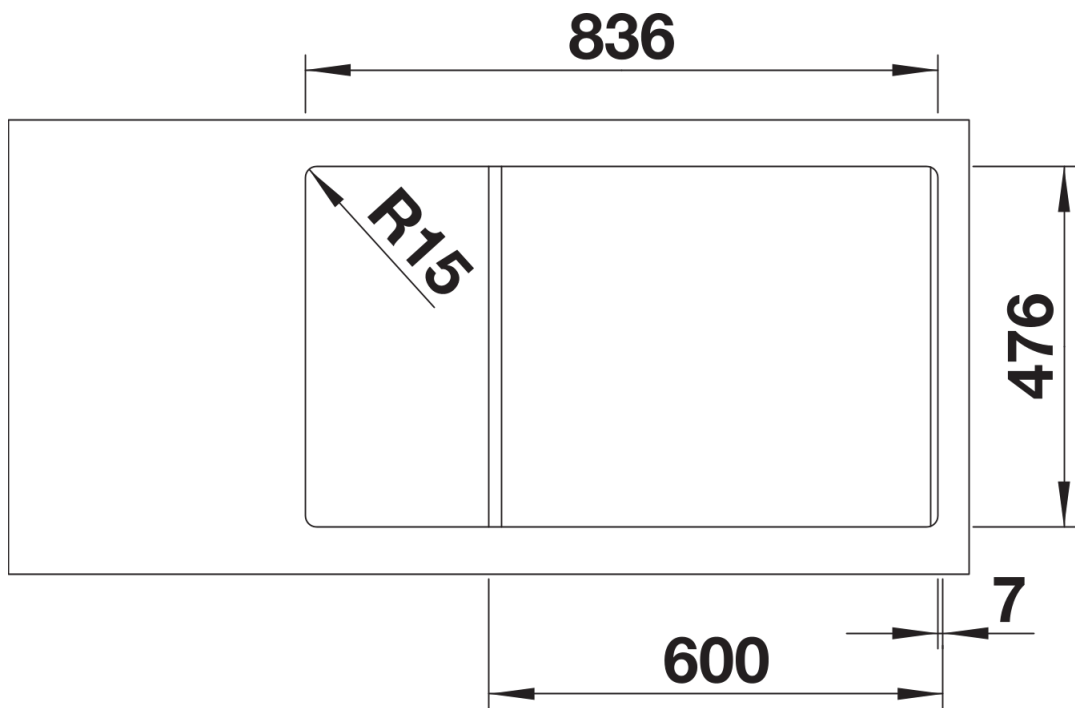

Planning information

- Cut out size: 836 x 476 x R15
Please state hand of bowl

Scope of supply

- Stainless steel colander
- waste and overflow fitting with space-saving pipe
- 3 ½" InFlno basket strainer with remote pop-up control
- fixing kit

227692 - Stainless steel colander

Details

Top view

Cut-out

Front view

Side view