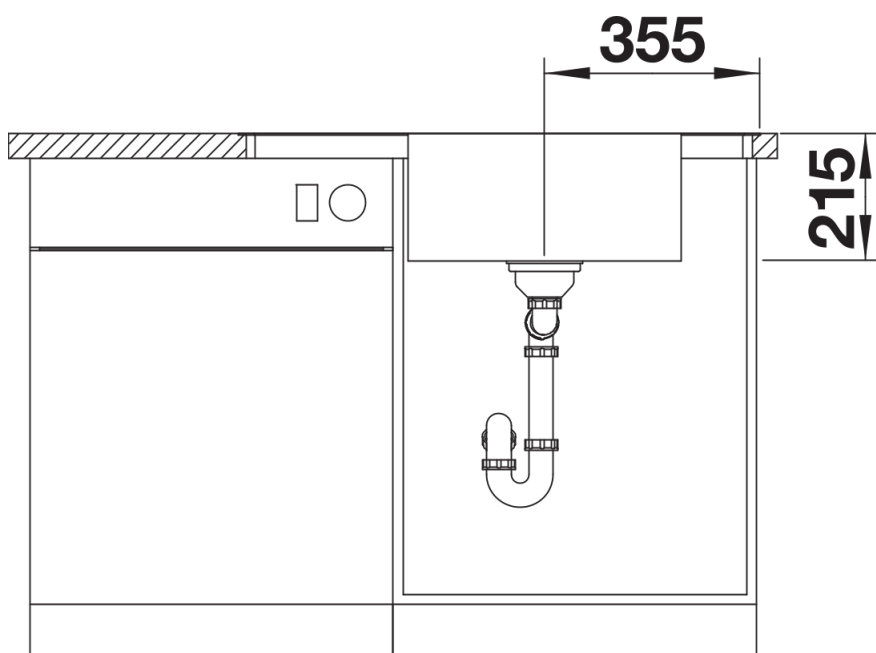

Planning information

- Cut out size: 836 x 476 x R15
Please state hand of bowl

Scope of supply

- Stainless steel colander
- waste and overflow fitting with space-saving pipe
- 3 ½" InFlno basket strainer with remote pop-up control
- fixing kit

227692 - Stainless steel colander

Details

Top view

Cut-out

Front view

Side view