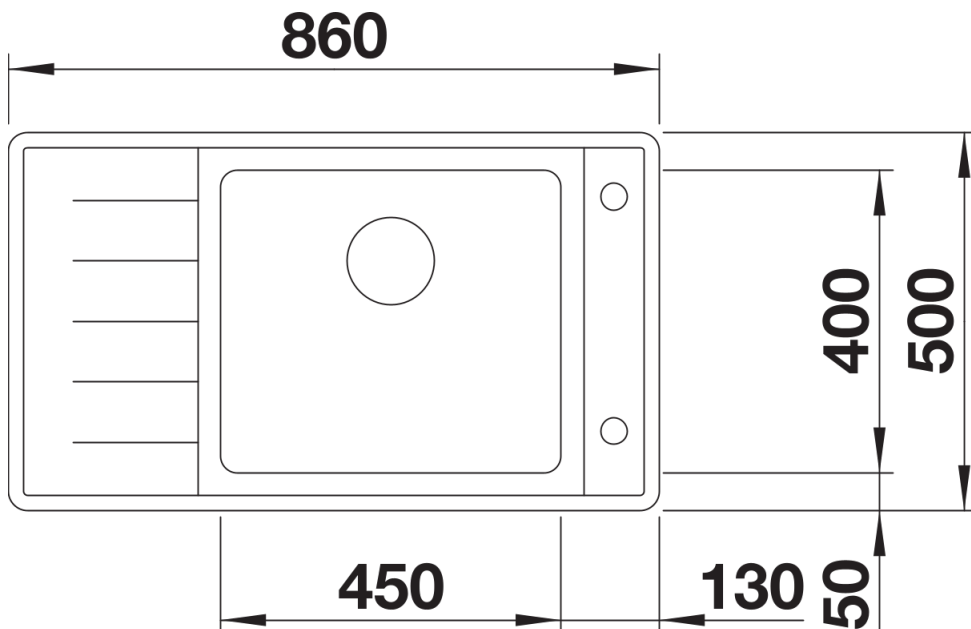

Planning information

- Cut out size: 836 x 476 x R15
Please state hand of bowl

Scope of supply

- Stainless steel colander
- waste and overflow fitting with space-saving pipe
- 3 ½" InFlno basket strainer with remote pop-up control
- fixing kit

227692 - Stainless steel colander

Details

Top view

Cut-out

Front view

Side view