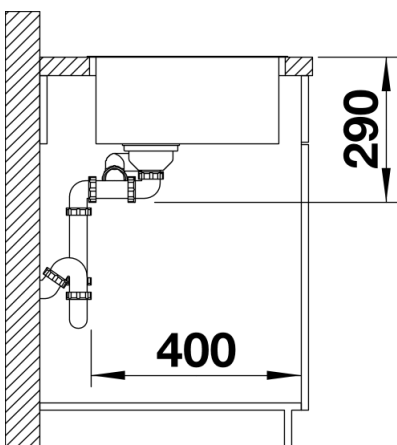

Planning information

- Cut out size 575 x 430 x 15R
- Please state hand of bowl

Scope of supply

- Waste and overflow fitting with spacesaving pipe
- 3 12 basket strainer
- fixing kit sealing not included

Details

Top view

Cut-out

Front view

Side view