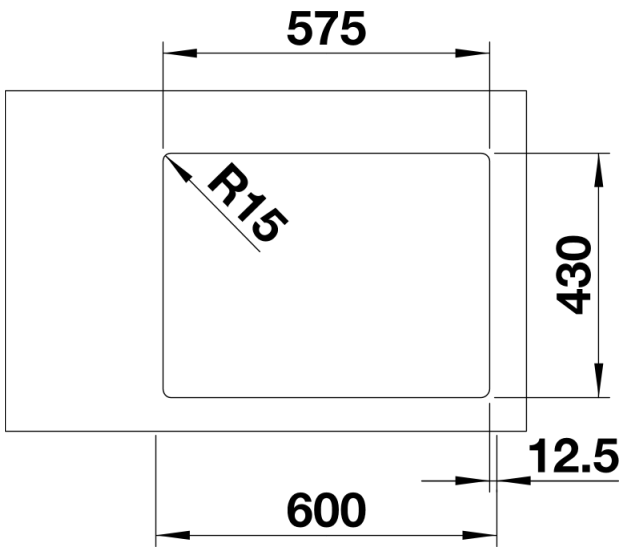

Planning information

- Cut out size 575 x 430 x 15R
- Please state hand of bowl

Scope of supply

- Waste and overflow fitting with spacesaving pipe
- 3 12 basket strainer
- fixing kit sealing not included

Details

Top view

Cut-out

Front view

Side view