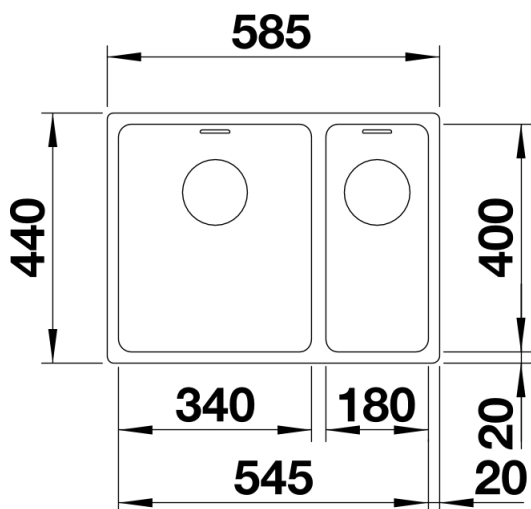

Product information sheet ANDANO 340/180-IF

Item no. 522973

Benefits

- Unique composition of visual and functional elements
- The combination of radii and surface design creates a modern design
- High quality features consisting of a covered Coverflow and modern basket strainer
- Large bowl capacity and fully usable base
- For installation from above or under mount installation
- Optional premium accessories are available

Planning information

- Cut out size 575 x 430 x 15R
- Please state hand of bowl

Scope of supply

- Waste and overflow fitting with spacesaving pipe
- 3 12 basket strainer
- fixing kit sealing not included

Details

Top view

Cut-out

Front view

Side view