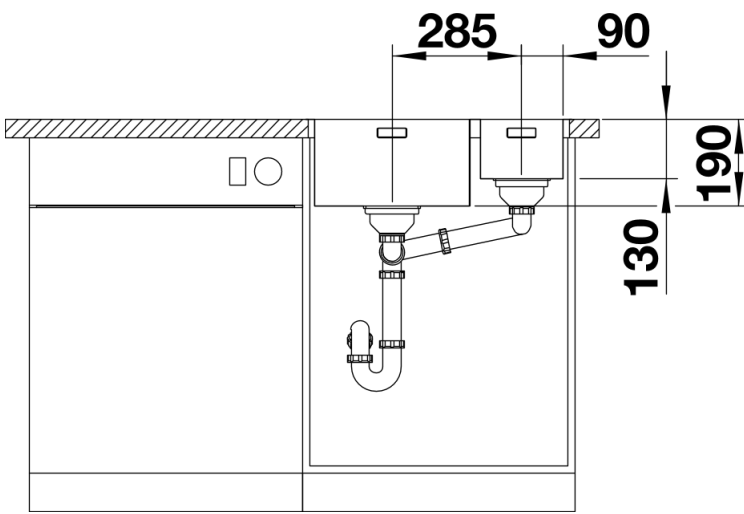

Planning information

- Cut out size 575 x 430 x 15R
- Please state hand of bowl

Scope of supply

- Waste and overflow fitting with spacesaving pipe
- 3 12 basket strainer
- fixing kit sealing not included

Details

Top view

Cut-out

Front view

Side view