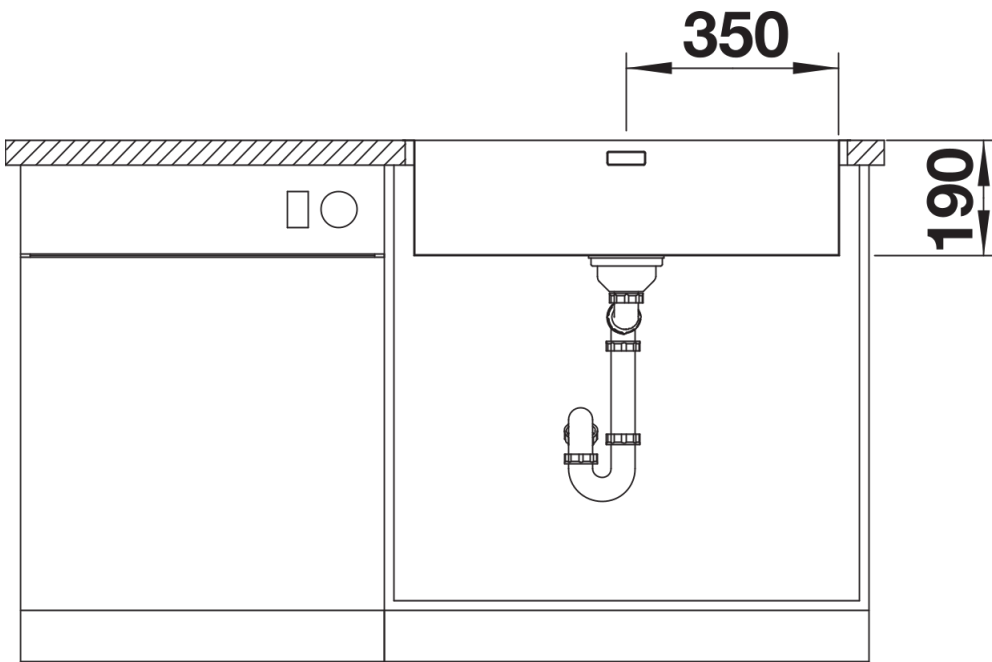

Product information sheet ANDANO 700-IF

Item no. 522969

Benefits

- Unique composition of visual and functional elements
- The combination of radii and surface design creates a modern design
- High quality features consisting of a covered C-overflow and modern basket strainer
- Large bowl capacity and fully usable base
- For installation from above or under mount installation
- Optional premium accessories are available

Planning information

- Cut out: 730 x 430 x R15
- Universal handing

Scope of supply

- Waste and overflow fitting with space-saving pipe
- 3 ½" InFino basket strainer
- fixing kit included

Details

Top view

Cut-out

Front view

Side view