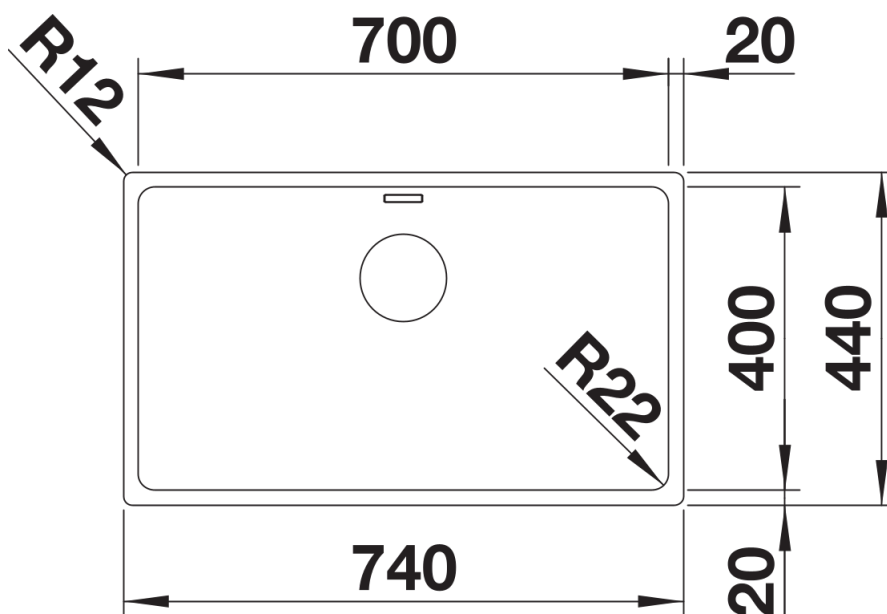

Product information sheet ANDANO 700-IF

Item no. 522969

Benefits

- Unique composition of visual and functional elements
- The combination of radii and surface design creates a modern design
- High quality features consisting of a covered C-overflow and modern basket strainer
- Large bowl capacity and fully usable base
- For installation from above or under mount installation
- Optional premium accessories are available

Planning information

- Cut out: 730 x 430 x R15
- Universal handing

Scope of supply

- Waste and overflow fitting with space-saving pipe
- 3 ½" InFino basket strainer
- fixing kit included

Details

Top view

Cut-out

Front view

Side view