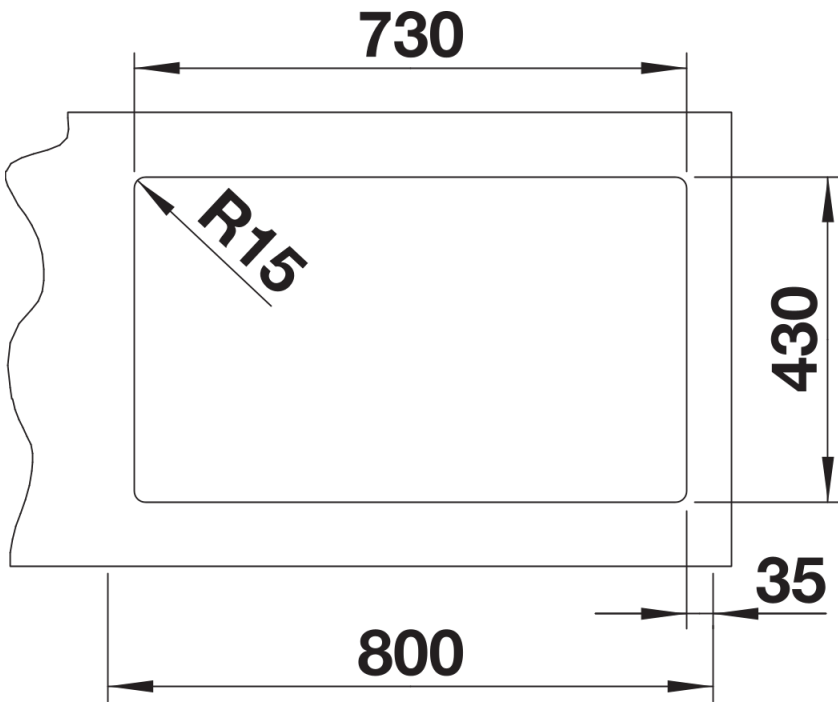

Planning information

- Cut out: 730 x 430 x R15
- Universal handing

Scope of supply

- Waste and overflow fitting with space-saving pipe
- 3 ½" InFino basket strainer
- fixing kit included

Details

Top view

Cut-out

Front view

Side view