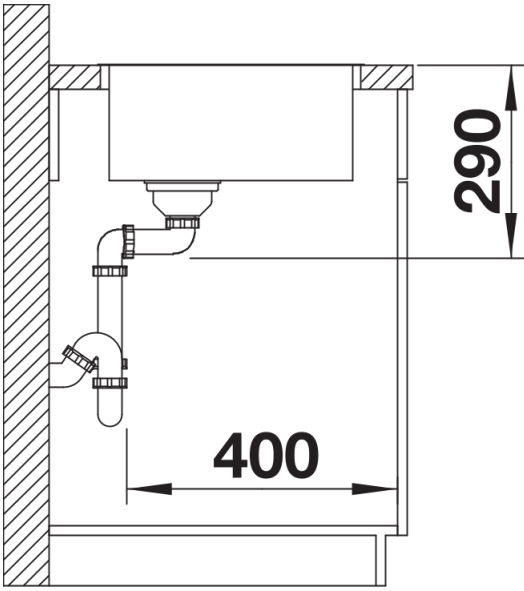

Planning information

- Cut out: 730 x 430 x R15
- Universal handing

Scope of supply

- Waste and overflow fitting with space-saving pipe
- 3 ½" InFino basket strainer
- fixing kit included

Details

Top view

Cut-out

Front view

Side view