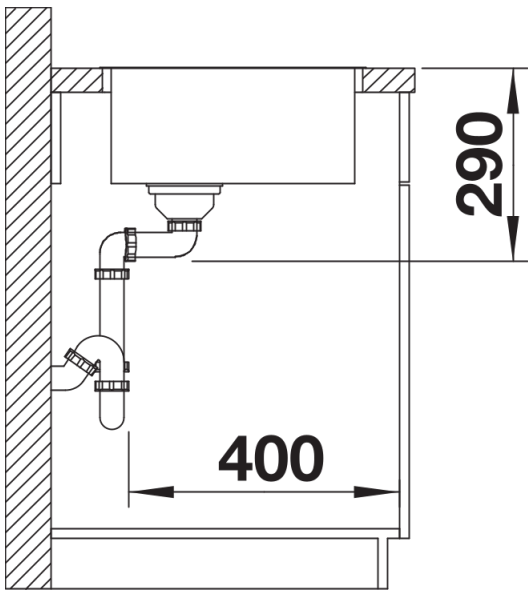

Planning information

- Cut out size: 480 x 430 x R15
- Universal handing

Scope of supply

- Waste and overflow fitting with space-saving pipe
- 3 ½" InFino basket strainer
- fixing kit included

Details

Top view

Cut-out

Front view

Side view