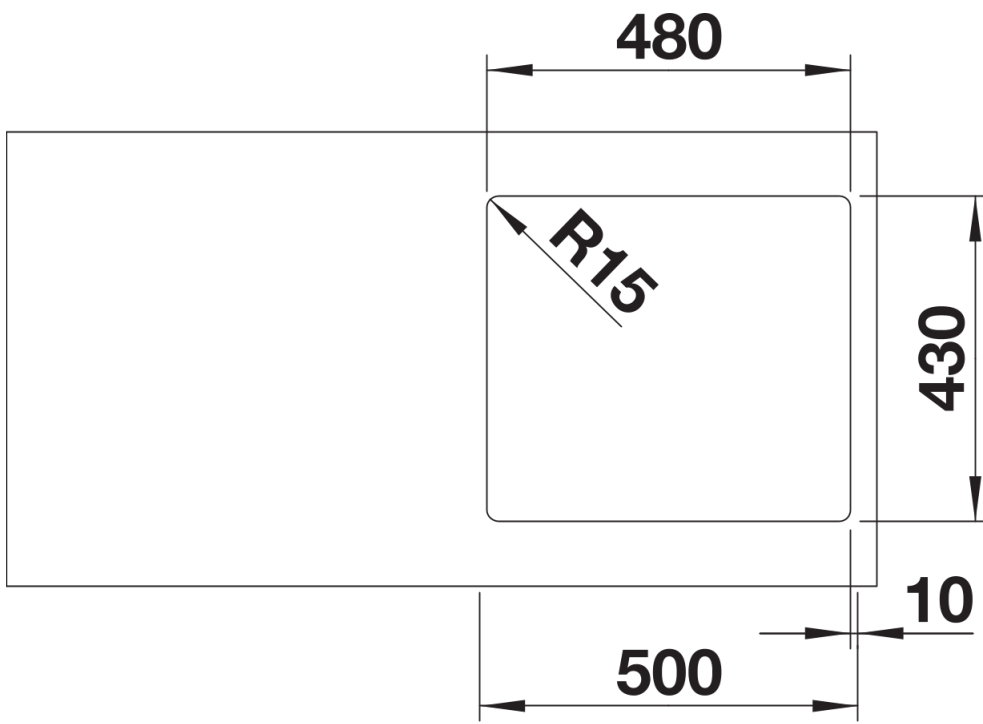

Planning information

- Cut out size: 480 x 430 x R15
- Universal handing

Scope of supply

- Waste and overflow fitting with space-saving pipe
- 3 ½" InFino basket strainer
- fixing kit included

Details

Top view

Cut-out

Front view

Side view