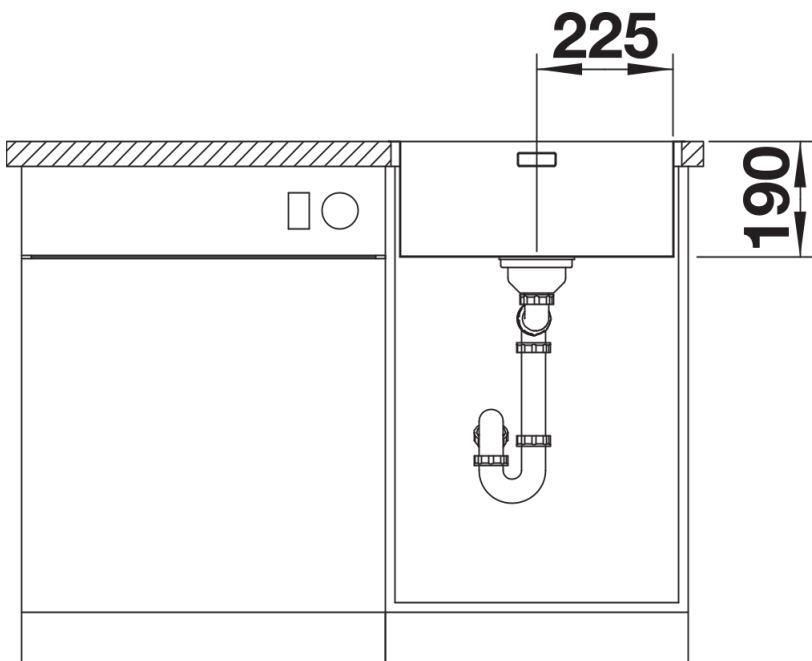

Planning information

- Cut out size: 480 x 430 x R15
- Universal handing

Scope of supply

- Waste and overflow fitting with space-saving pipe
- 3 ½" InFino basket strainer
- fixing kit included

Details

Top view

Cut-out

Front view

Side view