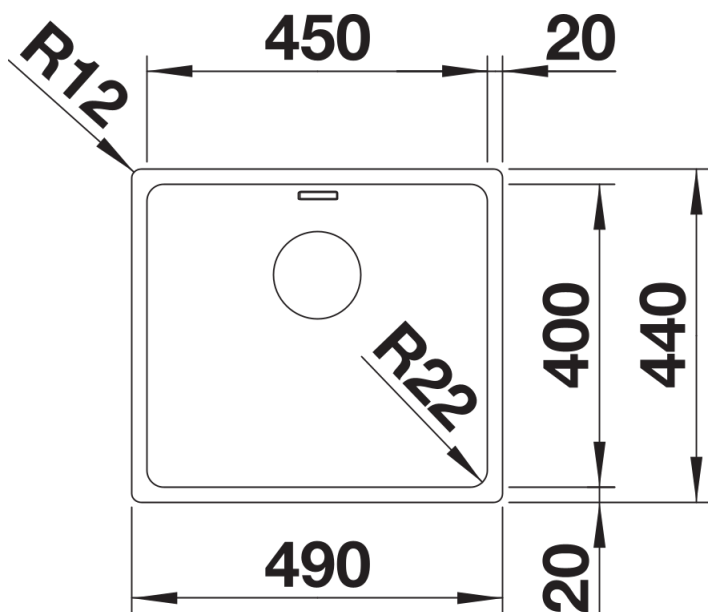

Product information sheet ANDANO 450-IF

Item no. 522961

Benefits

- Balanced composition of optical and functional elements
- The combination of radii and surface design creates a modern design
- High quality features consisting of a covered C-overflow and modern basket strainer
- Large bowl capacity and fully usable base
- For installation from above
- Optional premium accessories are available

Planning information

- Cut out size: 480 x 430 x R15
- Universal handing

Scope of supply

- Waste and overflow fitting with space-saving pipe
- 3 ½" InFino basket strainer
- fixing kit included

Details

Top view

Cut-out

Front view

Side view