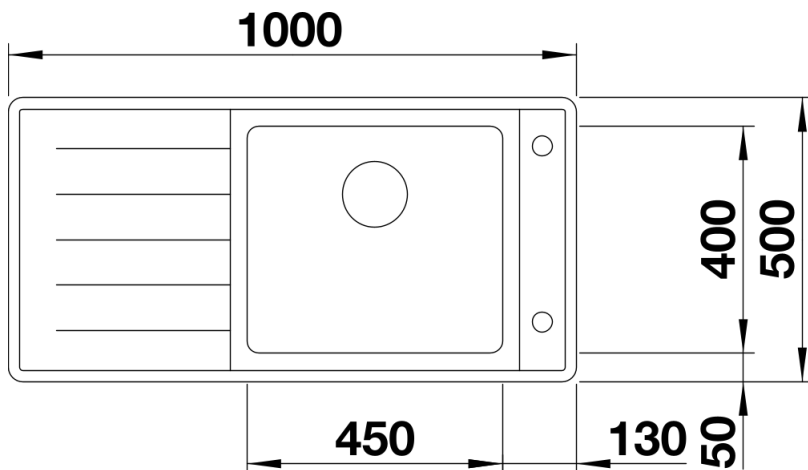

Planning information

- Cut out: 976 x 476 x R15
Please state hand of bowl

Scope of supply

- multifunctional bowl
- Waste and overflow fitting with space-saving pipe
- 3 ½" basket strainer with remote pop-up control
- fixing kit (to be sealed on site)

227692 - Multifunctional colander, Stainless Steel

Details

Top view