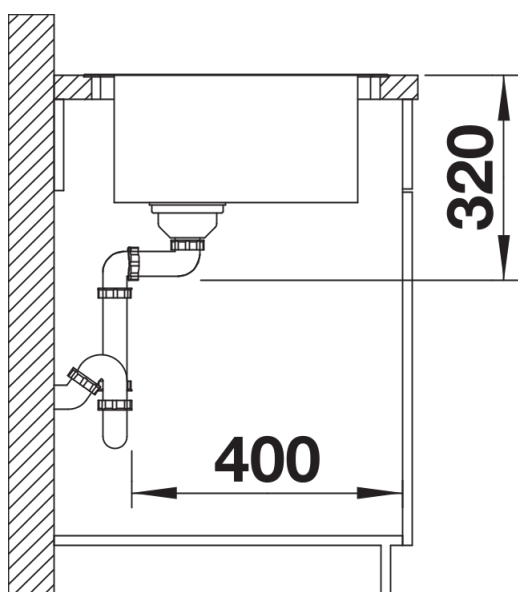

Planning information

- Cut out size: 976 x 476 x R15
- Please state hand of bowl

Scope of supply

- Multifunctional bowl
- waste and overflow fitting with space-saving pipe
- 3 ½" basket strainer with remote pop-up control
- fixing kit (to be sealed on site)
- German warehouse stock
- please allow 10 working days

227692 - Multifunctional colander

Details

Top view

Cut-out

Front view

Side view