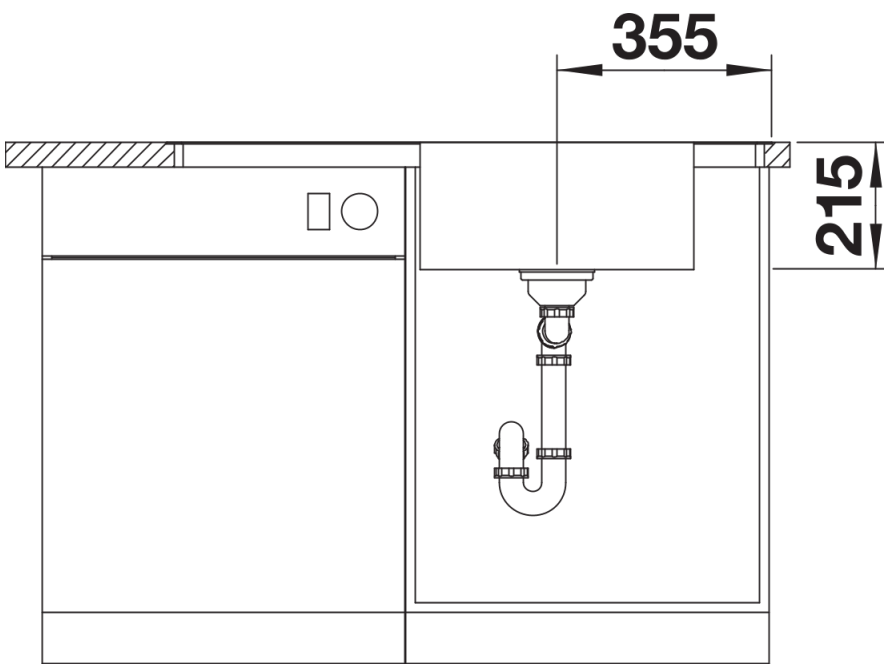

Planning information

- Cut out: 976 x 476 x R15
Please state hand of bowl

Scope of supply

- multifunctional bowl
- Waste and overflow fitting with space-saving pipe
- 3 ½" basket strainer with remote pop-up control
- fixing kit (to be sealed on site)

227692 - Multifunctional colander, Stainless Steel

Details

Top view

Cut-out

Front view

Side view