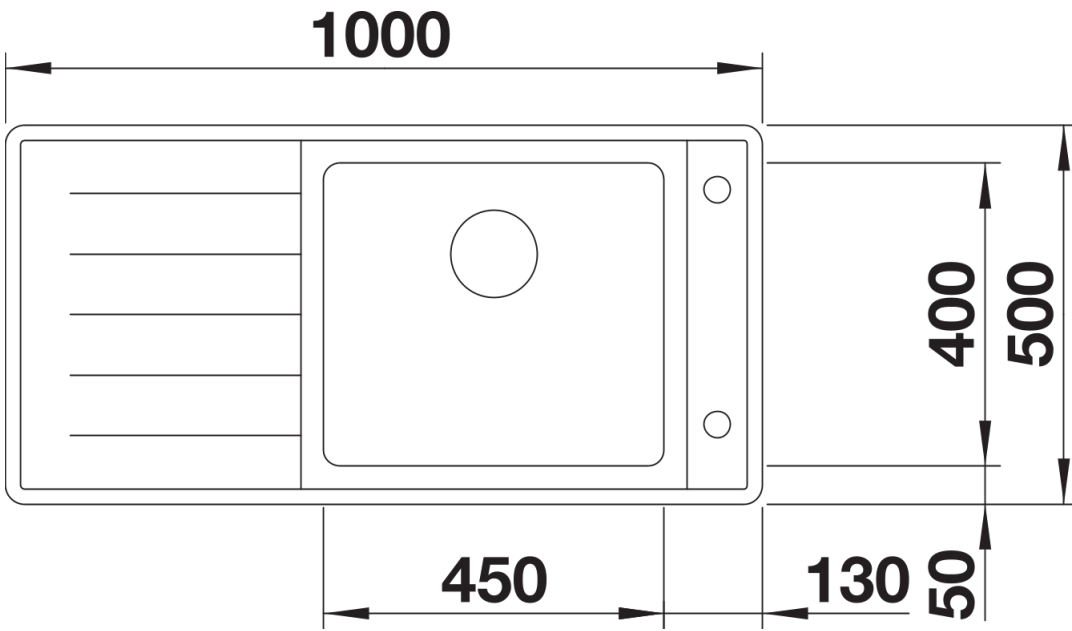

Product information sheet ANDANO XL 6 S-IF

Item no. 522999

Benefits

- Elegant modern design with multifunctional elements
- Modern bowl design with tight corner and base radii and the covered C-overflow
- Large bowl capacity and fully utilisable base
- Hang-in colander integrates flush in the sink design
- Lateral tap ledge - easily accessible and practical, also for window installations

Planning information

- Cut out size: 976 x 476 x R15
- Please state hand of bowl

Scope of supply

- Multifunctional bowl
- waste and overflow fitting with space-saving pipe
- 3 ½" basket strainer with remote pop-up control
- fixing kit (to be sealed on site)
- German warehouse stock
- please allow 10 working days

227692 - Multifunctional colander

Details

Top view

Cut-out

Front view

Side view