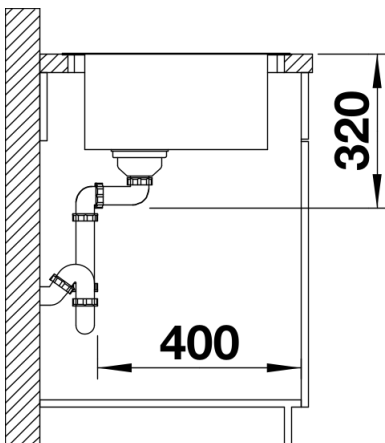

Planning information

- Cut out: 976 x 476 x R15
Please state hand of bowl

Scope of supply

- multifunctional bowl
- Waste and overflow fitting with space-saving pipe
- 3 ½" basket strainer with remote pop-up control
- fixing kit (to be sealed on site)

227692 - Multifunctional colander, Stainless Steel

Details

Top view

Cut-out

Front view

Side view