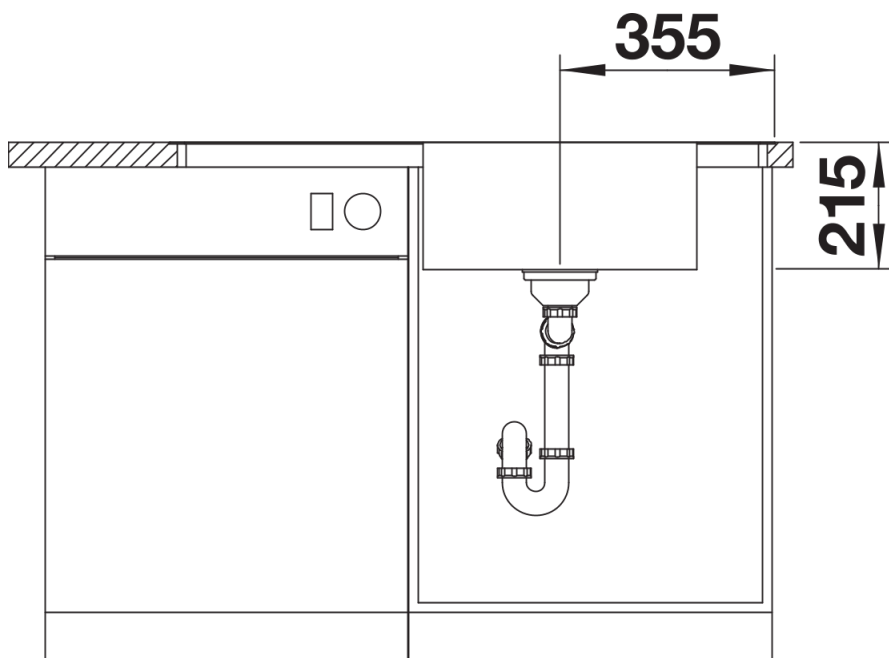

Planning information

- Cut out size: 976 x 476 x R15
- Please state hand of bowl

Scope of supply

- Multifunctional bowl
- waste and overflow fitting with space-saving pipe
- 3 ½" basket strainer with remote pop-up control
- fixing kit (to be sealed on site)
- German warehouse stock
- please allow 10 working days

227692 - Multifunctional colander

Details

Top view

Cut-out

Front view

Side view