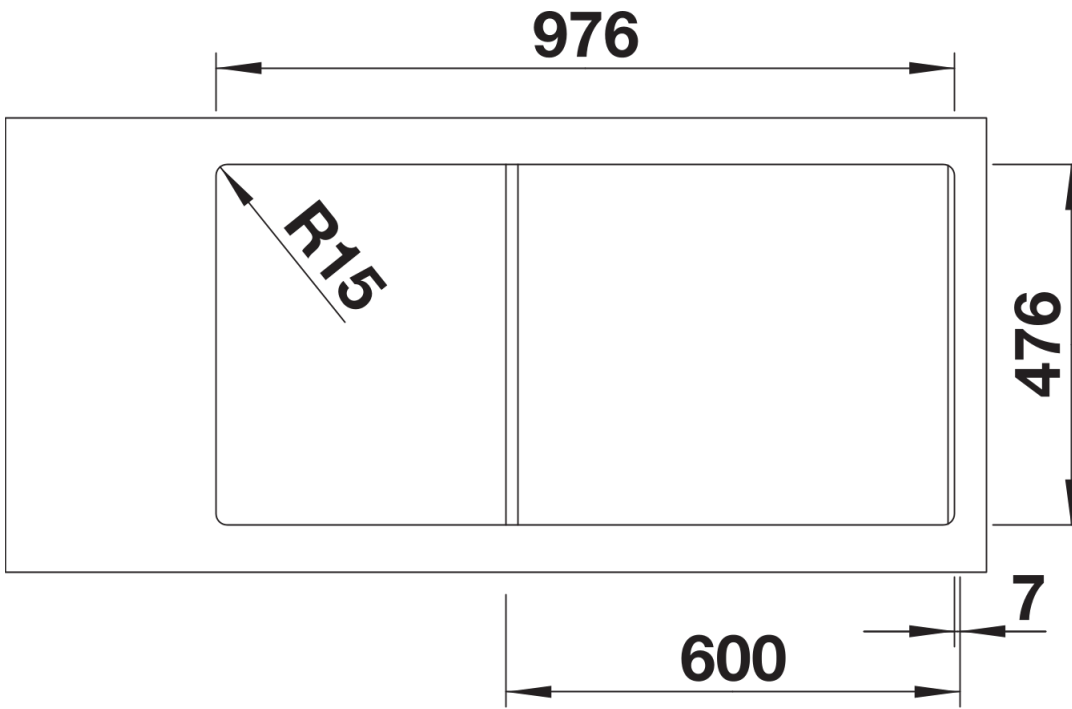

Product information sheet ANDANO XL 6 S-IF

Item no. 522999

Benefits

- Elegant modern design with multifunctional elements
- Modern bowl design with tight corner and base radii and the covered C-overflow
- Large bowl capacity and fully utilisable base
- Hang-in colander integrates flush in the sink design
- Lateral tap ledge - easily accessible and practical, also for window installations

Planning information

- Cut out size: 976 x 476 x R15
- Please state hand of bowl

Scope of supply

- Multifunctional bowl
- waste and overflow fitting with space-saving pipe
- 3 ½" basket strainer with remote pop-up control
- fixing kit (to be sealed on site)
- German warehouse stock
- please allow 10 working days

227692 - Multifunctional colander

Details

Top view

Cut-out

Front view

Side view