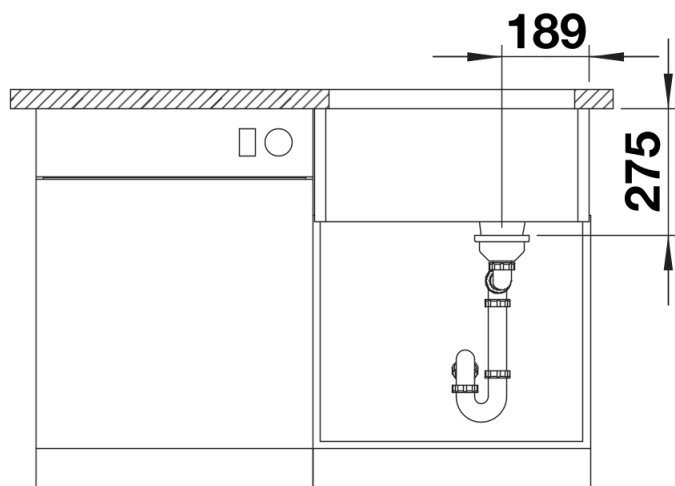

Available colours:
crystal white gloss

Ceramic crystal white gloss

Planning information

- Cut out size: Overmount
- Universal handing
- Internal bowl depth 222mm, Sink depth 245mm, BELFAST sink is not compatible with food waste disposer

Scope of supply

- With 1 ½" basket strainer waste and integral overflow

Details

Top view

Cut-out

Front view