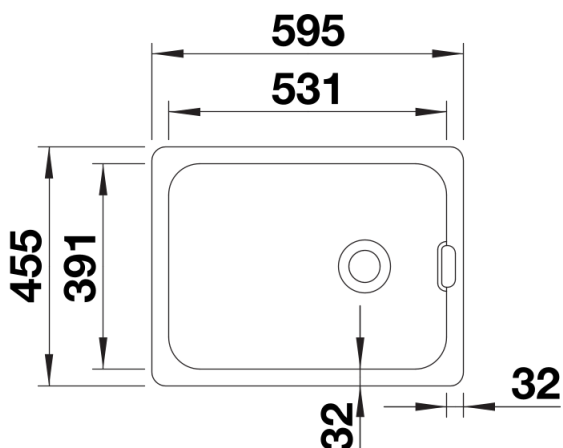

Available colours:
crystal white gloss

Ceramic crystal white gloss

Planning information

- Cut out size: Overmount
- Universal handing
- Internal bowl depth 222mm, Sink depth 245mm, BELFAST sink is not compatible with food waste disposer

Scope of supply

- With 1 ½" basket strainer waste and integral overflow

Details

Top view

Cut-out

Front view