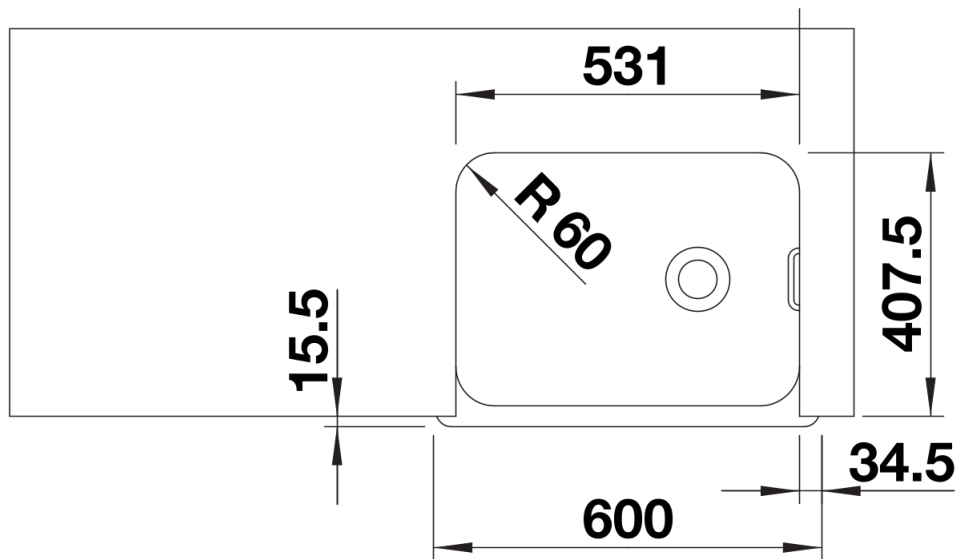

Available colours:
crystal white gloss

Ceramic crystal white gloss

Planning information

- Cut out size: Overmount
- Universal handing
- Internal bowl depth 222mm, Sink depth 245mm, BELFAST sink is not compatible with food waste disposer

Scope of supply

- With 1 ½" basket strainer waste and integral overflow

Details

Top view

Cut-out

Front view