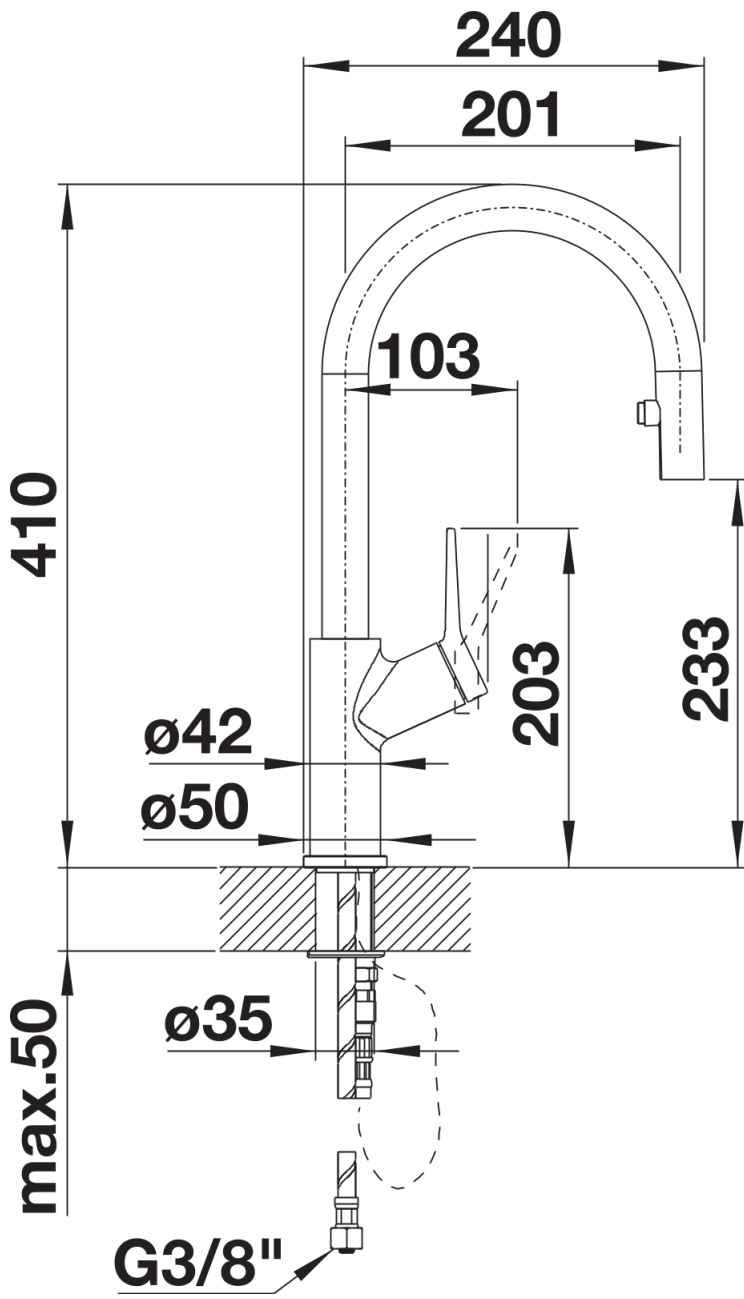

## Product information sheet CARENA-S Vario

Item no. 521356

## Planning information

---

- Please note:
- Requires a balanced high pressure supply only, min 2.0 bar, preferred 2.0 - 2.5 bar
- $\frac{3}{8}$ " BSP connectors required (not supplied)
- Height: 400
- Reach: 201
- Base: 50
- Tap hole:  $\varnothing 35$
- German warehouse stock.
- Allow 10 working days.

## Scope of supply

---

- $\varnothing 35$  mm tap hole required
- Flexible connector pipes, 500 mm long and  $\frac{3}{8}$ " nut
- Requires a balanced high pressure supply only, minimum 2.0 bar
- Fit metal stabilising bracket if required, item number 513383

## Details

---

Swivel range

Side view