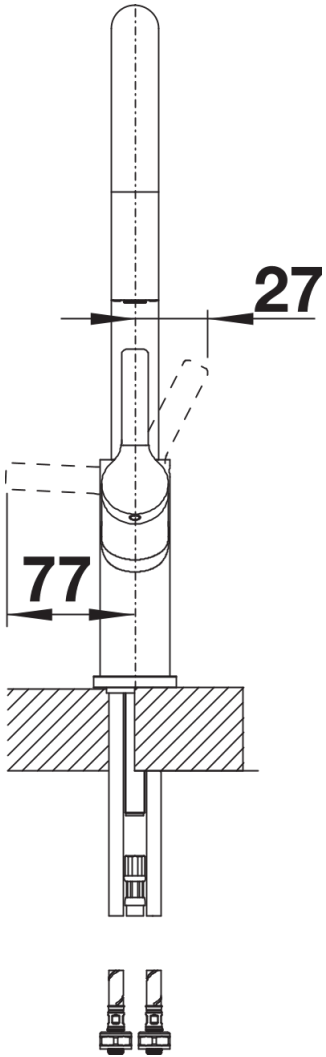

## Product information sheet CARENA-S Vario

Item no. 521356

## Planning information

---

- Please note:
- Requires a balanced high pressure supply only, min 2.0 bar, preferred 2.0 - 2.5 bar
- $\frac{3}{8}$ " BSP connectors required (not supplied)
- Height: 400
- Reach: 201
- Base: 50
- Tap hole:  $\varnothing 35$
- German warehouse stock.
- Allow 10 working days.

## Scope of supply

---

- $\varnothing 35$  mm tap hole required
- Flexible connector pipes, 500 mm long and  $\frac{3}{8}$ " nut
- Requires a balanced high pressure supply only, minimum 2.0 bar
- Fit metal stabilising bracket if required, item number 513383

## Details

---

Swivel range

Side view