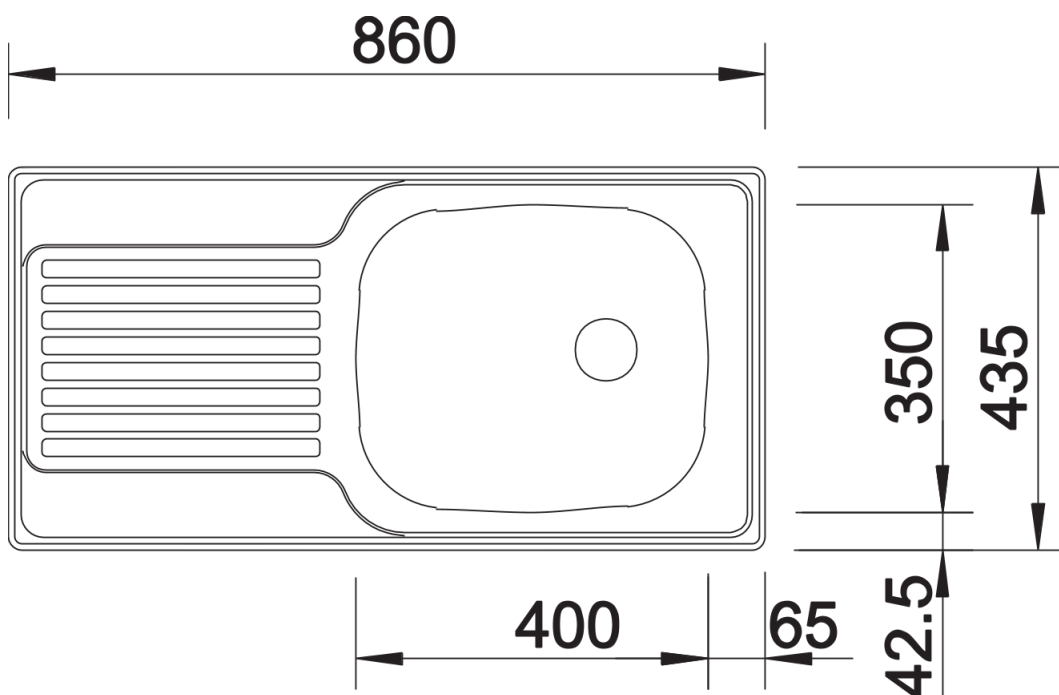

Product information sheet MAGNUM

Item no. 450723

Benefits

- Universal handing for greater flexibility
- High quality 18/10 Stainless Steel
- Optional accessories: crockery basket

Planning information

- Cut out size: 842 x 417 x R15
- Universal handing

Scope of supply

- With 3 1/2" basket strainer waste

Details

Top view

Cut-out

Front view

Side view