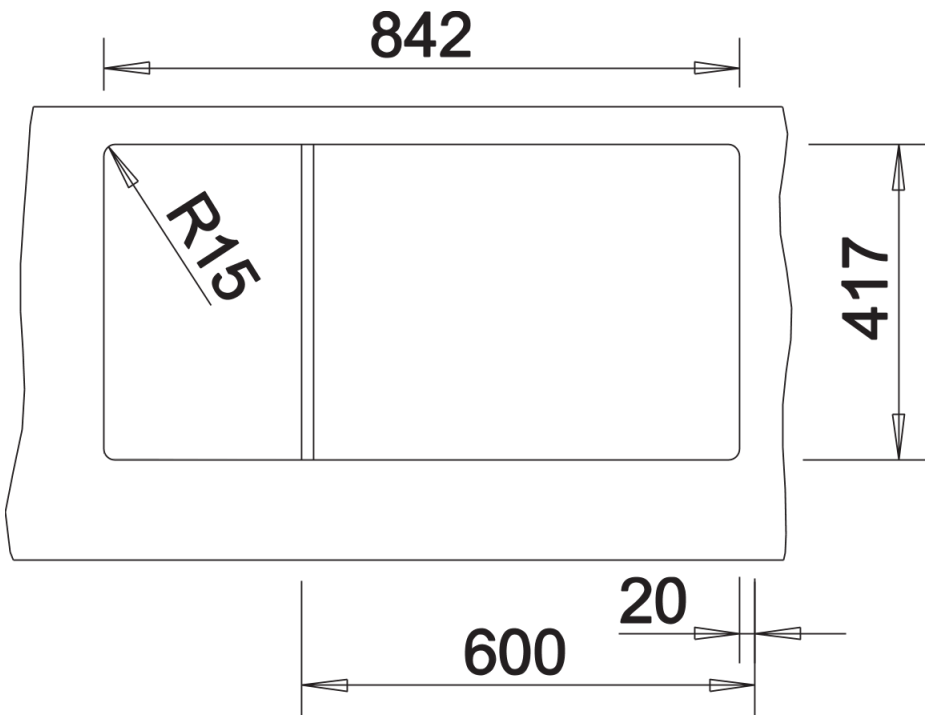

Product information sheet MAGNUM

Item no. 450723

Benefits

- Universal handing for greater flexibility
- High quality 18/10 Stainless Steel
- Optional accessories: crockery basket

Planning information

- Cut out size: 842 x 417 x R15
- Universal handing

Scope of supply

- With 3 1/2" basket strainer waste

Details

Top view

Cut-out

Front view

Side view