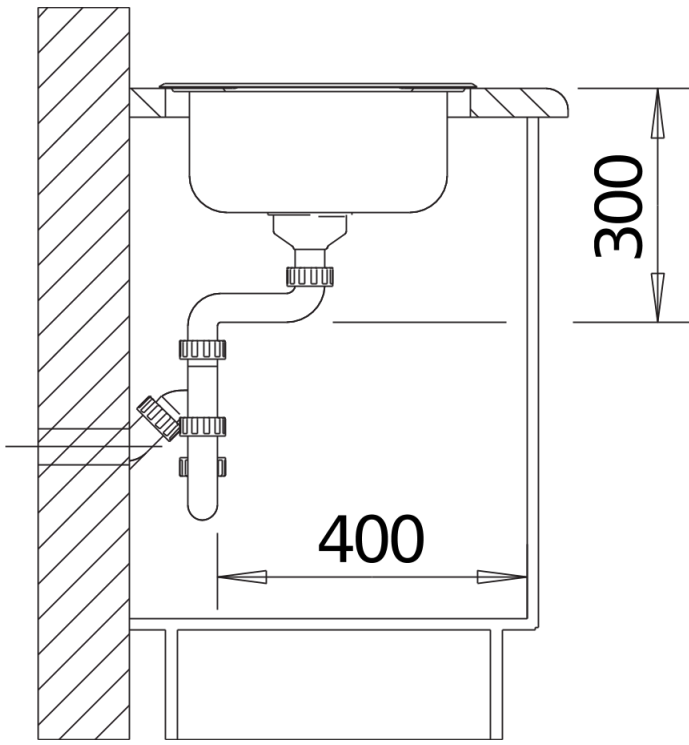

Product information sheet MAGNUM

Item no. 450723

Benefits

- Universal handing for greater flexibility
- High quality 18/10 Stainless Steel
- Optional accessories: crockery basket

Planning information

- Cut out size: 842 x 417 x R15
- Universal handing

Scope of supply

- With 3 1/2" basket strainer waste

Details

Top view

Cut-out

Front view

Side view