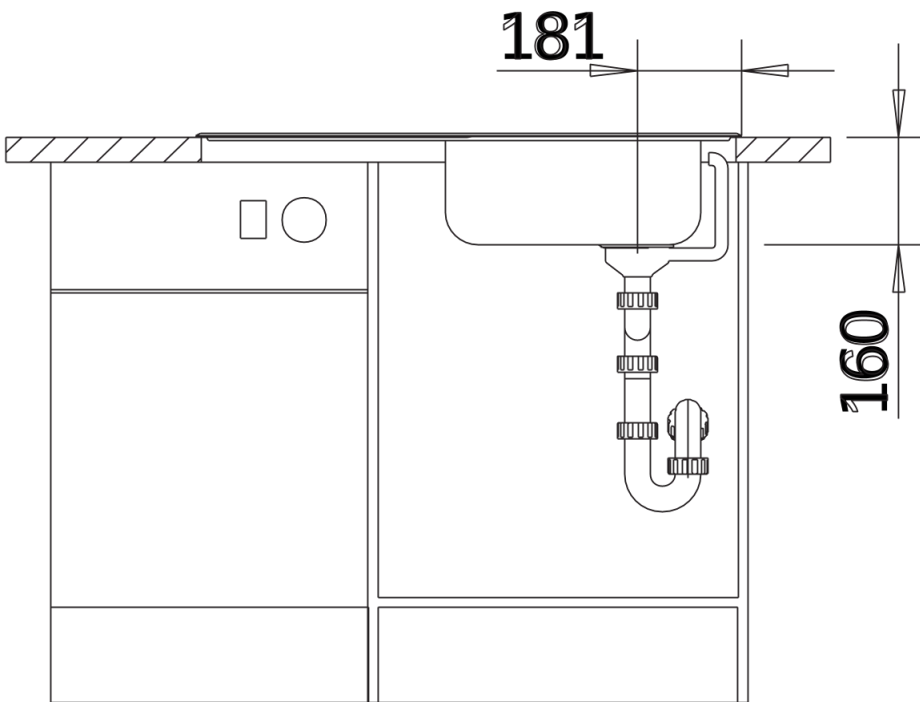

Product information sheet MAGNUM

Item no. 450723

Benefits

- Universal handing for greater flexibility
- High quality 18/10 Stainless Steel
- Optional accessories: crockery basket

Planning information

- Cut out size: 842 x 417 x R15
- Universal handing

Scope of supply

- With 3 1/2" basket strainer waste

Details

Top view

Cut-out

Front view

Side view