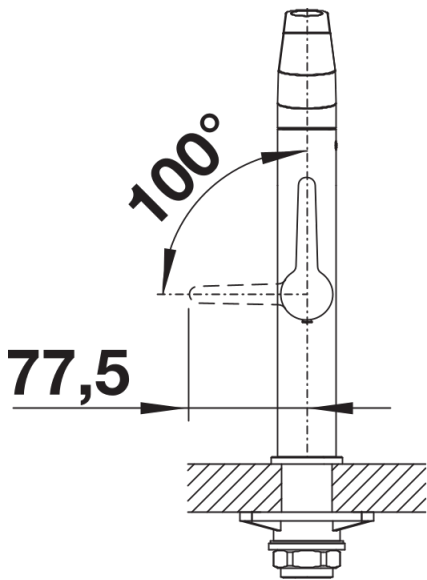

Colours

Available colours:
brushed stainless steel

solid brushed stainless steel

Planning information

Please note:

- Suitable for high pressure supply only min 0.5 bar (approx 5 metre head)
- Heavy duty metal tap stabilising bracket, fit as required. Item No. 513383
- Height: 299mm
- Reach: 225mm
- Base: 47mm
- Tap hole: ø35mm

Scope of supply

- Single lever monobloc mixer tap
- Pull-out metal tap head on a flexi-hose
- Ceramic disc control
- Metal-sheathed spray hose
- Flexible connection pipes with a length of 560 mm and $\frac{3}{8}$ " nut for particularly easy and secure installation
- Patented jet regulator for markedly reduced scaling
- Requires balanced high pressure supply only, min 1.0 bar
- Fit metal tap stabilising bracket if required, item No. 513383

Details

Swivel range

Side view