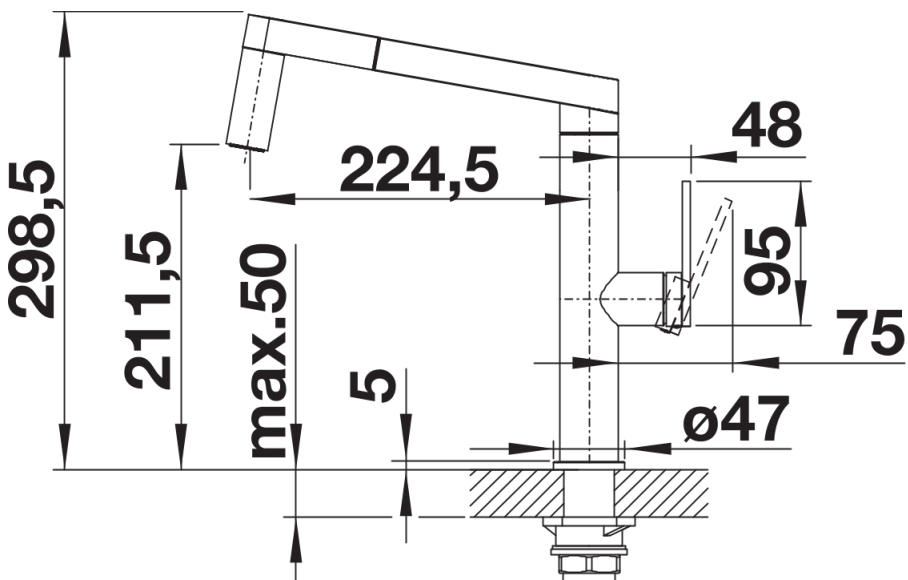

Colours

Available colours:
brushed stainless steel

solid brushed stainless steel

Planning information

Please note:

- Suitable for high pressure supply only min 0.5 bar (approx 5 metre head)
- Heavy duty metal tap stabilising bracket, fit as required. Item No. 513383
- Height: 299mm
- Reach: 225mm
- Base: 47mm
- Tap hole: ø35mm

Scope of supply

- Single lever monobloc mixer tap
- Pull-out metal tap head on a flexi-hose
- Ceramic disc control
- Metal-sheathed spray hose
- Flexible connection pipes with a length of 560 mm and $\frac{3}{8}$ " nut for particularly easy and secure installation
- Patented jet regulator for markedly reduced scaling
- Requires balanced high pressure supply only, min 1.0 bar
- Fit metal tap stabilising bracket if required, item No. 513383

Details

Swivel range

Side view