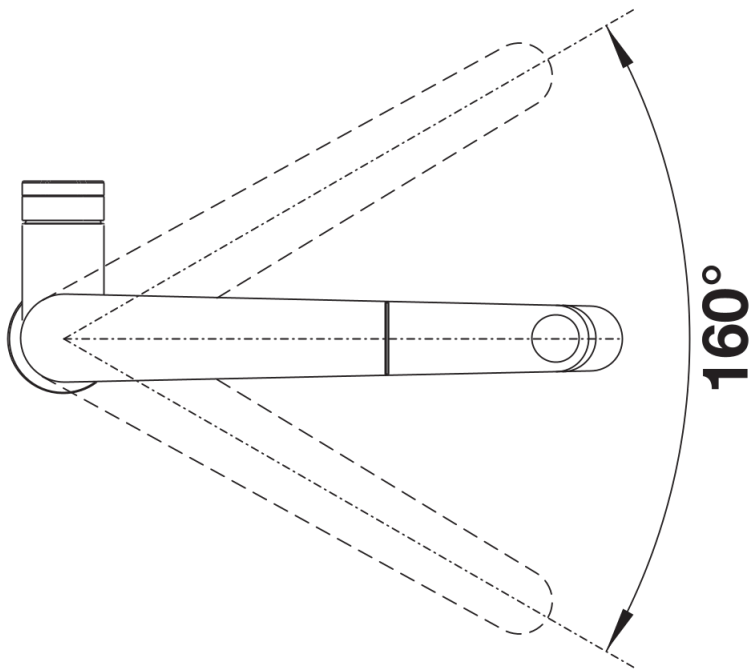

Product information sheet PANERA-S

Item no. 521547

Benefits

- Distinctive control concept: easy to pull spray hose from the front
- Designer mixer tap of striking elegance
- Innovative control concept: easy to pull spray hose from the front
- Changes from clear spray to shower at the touch of a button
- Energy-saving: basic setting of the control lever to cold start
- Seamless visual integration of the shower button
- High-quality version in solid stainless steel, brushed finish

Colours

Available colours:
brushed stainless steel

solid brushed stainless steel

Planning information

Please note:

- Suitable for high pressure supply only min 0.5 bar (approx 5 metre head)
- Heavy duty metal tap stabilising bracket, fit as required. Item No. 513383
- Height: 299mm
- Reach: 225mm
- Base: 47mm
- Tap hole: ø35mm

Scope of supply

- Single lever monobloc mixer tap
- Pull-out metal tap head on a flexi-hose
- Ceramic disc control
- Metal-sheathed spray hose
- Flexible connection pipes with a length of 560 mm and $\frac{3}{8}$ " nut for particularly easy and secure installation
- Patented jet regulator for markedly reduced scaling
- Requires balanced high pressure supply only, min 1.0 bar
- Fit metal tap stabilising bracket if required, item No. 513383

Details

Swivel range

Side view