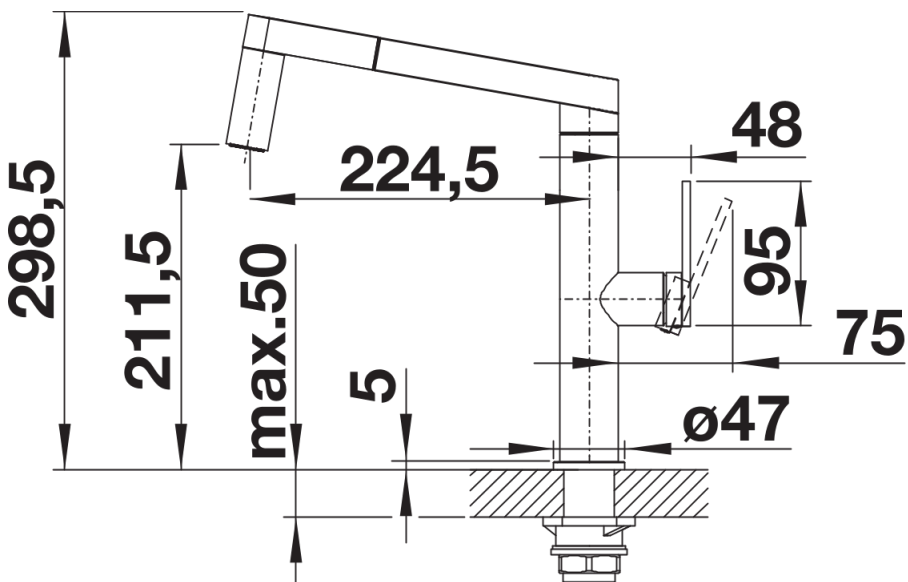

Colours

Available colours:
brushed stainless steel

solid brushed stainless steel

Planning information

- Please note:
- Suitable for high pressure supply only min 0.5 bar (approx 5 metre head)
- Heavy duty metal tap stabilising bracket, fit as required. Item No. 450775
- Height: 299
- Reach: 225
- Base: 47
- Tap hole: ø35

Scope of supply

- Single lever monobloc mixer tap
- Pull-out metal tap head on a flexi-hose
- Ceramic disc control
- Metal-sheathed spray hose
- Flexible connection pipes with a length of 560 mm and $\frac{3}{8}$ " nut for particularly easy and secure installation
- Patented jet regulator for markedly reduced scaling
- Requires balanced high pressure supply only, minimum 1.0 bar
- Fit metal tap stabilising bracket if required, item No. 513383

Details

Swivel range

Side view