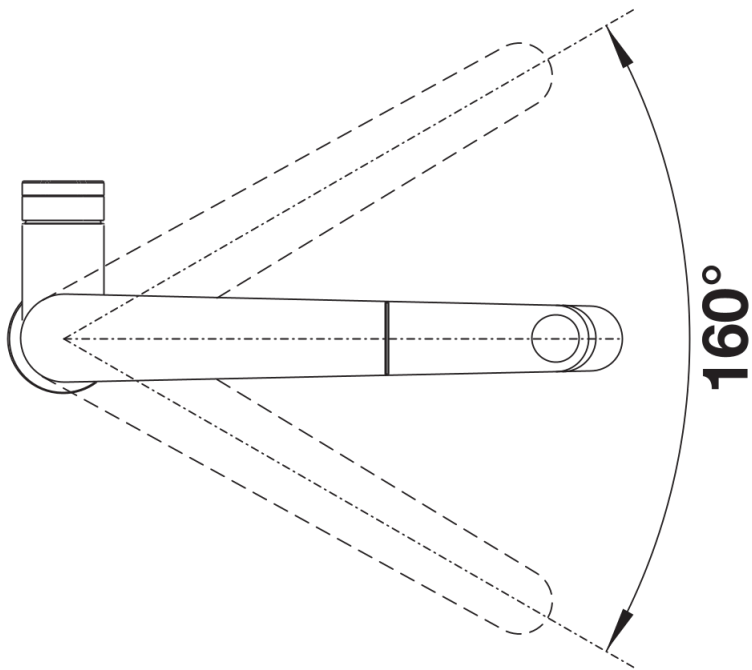

Product information sheet PANERA-S

Item no. 521547

Benefits

- Distinctive control concept: easy to pull spray hose from the front
- Designer mixer tap of striking elegance
- Innovative control concept: easy to pull spray hose from the front
- Changes from clear spray to shower at the touch of a button
- Energy-saving: basic setting of the control lever to cold start
- Seamless visual integration of the shower button
- High-quality version in solid stainless steel, brushed finish

Colours

Available colours:
brushed stainless steel

solid brushed stainless steel

Planning information

- Please note:
- Suitable for high pressure supply only min 0.5 bar (approx 5 metre head)
- Heavy duty metal tap stabilising bracket, fit as required. Item No. 450775
- Height: 299
- Reach: 225
- Base: 47
- Tap hole: ø35

Scope of supply

- Single lever monobloc mixer tap
- Pull-out metal tap head on a flexi-hose
- Ceramic disc control
- Metal-sheathed spray hose
- Flexible connection pipes with a length of 560 mm and $\frac{3}{8}$ " nut for particularly easy and secure installation
- Patented jet regulator for markedly reduced scaling
- Requires balanced high pressure supply only, minimum 1.0 bar
- Fit metal tap stabilising bracket if required, item No. 513383

Details

Swivel range

Side view