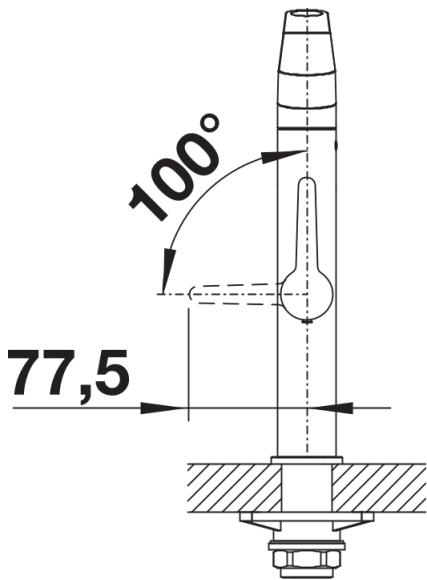

Colours

Available colours:
brushed stainless steel

solid brushed stainless steel

Planning information

- Please note:
- Suitable for high pressure supply only min 0.5 bar (approx 5 metre head)
- Heavy duty metal tap stabilising bracket, fit as required. Item No. 450775
- Height: 299
- Reach: 225
- Base: 47
- Tap hole: ø35

Scope of supply

- Single lever monobloc mixer tap
- Pull-out metal tap head on a flexi-hose
- Ceramic disc control
- Metal-sheathed spray hose
- Flexible connection pipes with a length of 560 mm and $\frac{3}{8}$ " nut for particularly easy and secure installation
- Patented jet regulator for markedly reduced scaling
- Requires balanced high pressure supply only, minimum 1.0 bar
- Fit metal tap stabilising bracket if required, item No. 513383

Details

Swivel range

Side view