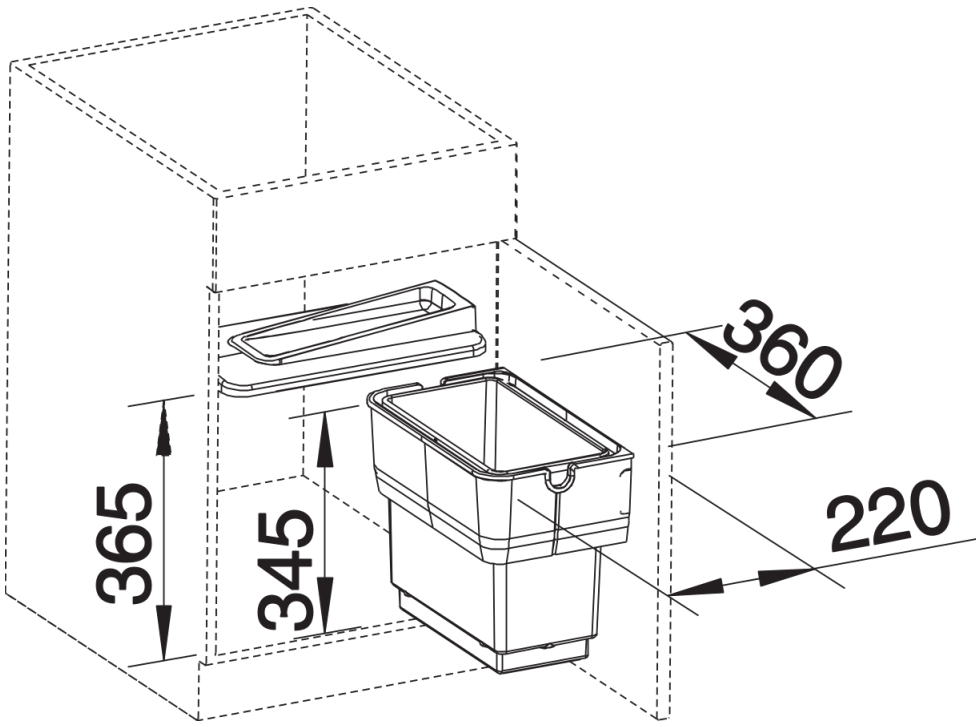

Product information sheet SINGOLO

Item no. 512880

Benefits

- Bin with 14 litre capacity, can easily be removed by lifting upwards
- Opens up with a cabinet door
- Removable bin cover with area for lightweight items i. e. sponges / cloths
- For 450mm (or larger) base cabinets
- Fully adjustable, allowing installation on drawer fascia or hinged doors

Planning information

- Minimum cabinet size = 450mm

Scope of supply

Full system including installation frame, cover and 14 litre bin capacity. Installation material provided.

Details

Top view

PRODUKT_3D