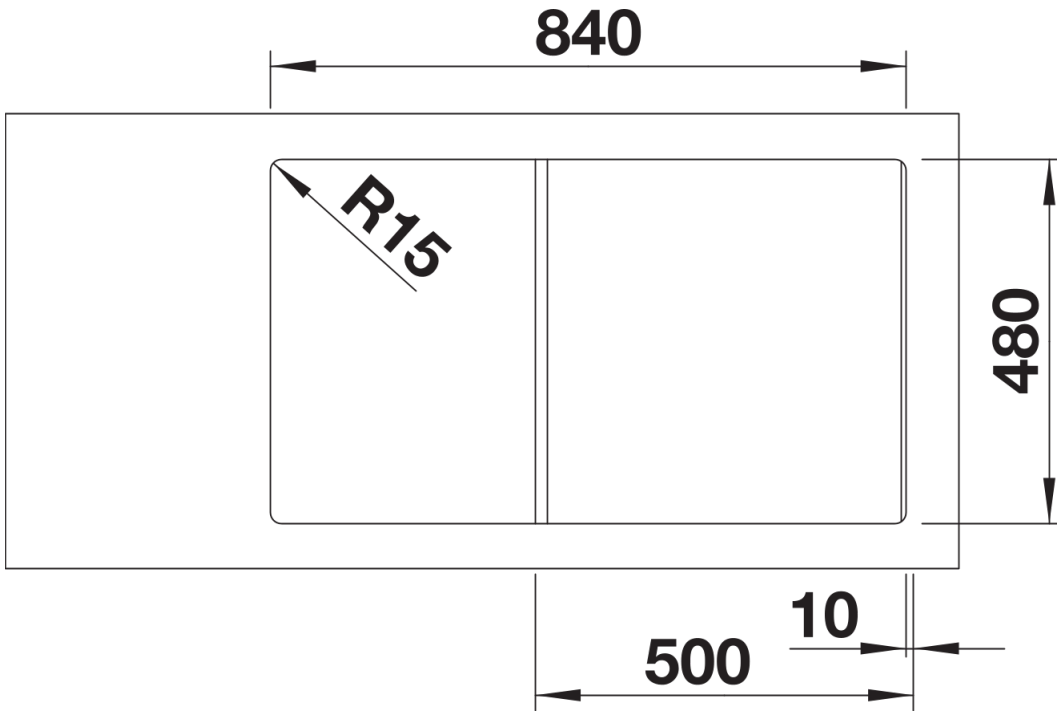

Product information sheet ZIA 5 S

Item no. 526016

Benefits

- Modern design with clear lines
- Straight-lined outer contour emphasised by the narrow rim
- Characteristic tap ledge as a frame that enlarges the drainer

Colours

Available colours:

- black
- anthracite
- volcano grey
- alumetallic
- white
- soft white

SILGRANIT black

Planning information

- Cut out size: 840 x 480 x R15
- Universal handing

Scope of supply

- Waste fitting with space-saving pipe
- 3 ½" basket strainer
- German warehouse stock
- please allow 10 working days

Details

Top view

Cut-out

Front view

Side view