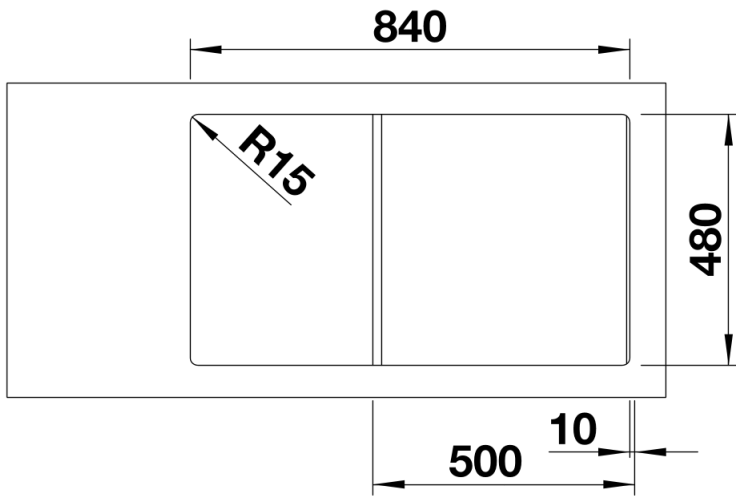

Product information sheet ZIA 5 S

Item no. 520512

Benefits

- Modern design with clear lines
- Straight-lined outer contour emphasised by the narrow rim
- Characteristic tap ledge as a frame that enlarges the drainer
- Balanced bowl size for the 50 cm sink cabinet

Colours

SILGRANIT rock grey

Available colours:

rock grey
alu metallic
pearl grey
white
jasmine
anthracite
tartufo
coffee
black

Planning information

- Cut out size: 840 x 480 x R15
- Universal handing

Scope of supply

- Waste fitting with space-saving pipe, 3 1/2" basket strainer

Details

Top view

Cut-out

Front view

Side view