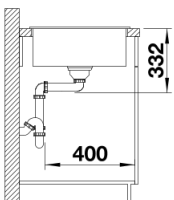

Colours

SILGRANIT rock grey

Available colours:

rock grey
alu metallic
pearl grey
white
jasmine
anthracite
tartufo
coffee
black

Planning information

- Cut out size: 840 x 480 x R15
- Universal handing

Scope of supply

- Waste fitting with space-saving pipe, 3 1/2" basket strainer

Details

Top view

Cut-out

Front view

Side view