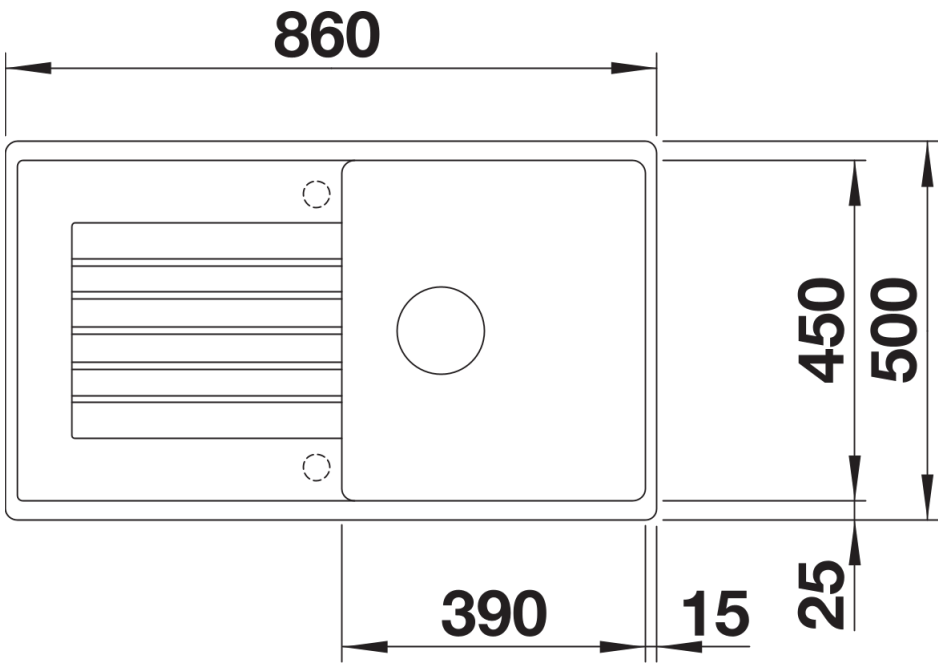

Product information sheet ZIA 5 S

Item no. 526016

Benefits

- Modern design with clear lines
- Straight-lined outer contour emphasised by the narrow rim
- Characteristic tap ledge as a frame that enlarges the drainer

Colours

Available colours:

- black
- anthracite
- volcano grey
- alumetallic
- white
- soft white

SILGRANIT black

Planning information

- Cut out size: 840 x 480 x R15
- Universal handing

Scope of supply

- Waste fitting with space-saving pipe
- 3 ½" basket strainer
- German warehouse stock
- please allow 10 working days

Details

Top view

Cut-out

Front view

Side view