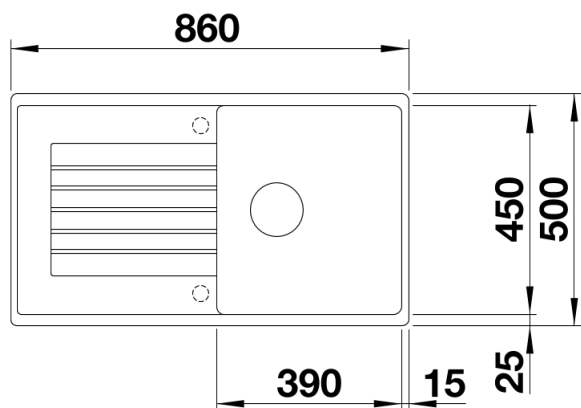

Product information sheet ZIA 5 S

Item no. 520512

Benefits

- Modern design with clear lines
- Straight-lined outer contour emphasised by the narrow rim
- Characteristic tap ledge as a frame that enlarges the drainer
- Balanced bowl size for the 50 cm sink cabinet

Colours

SILGRANIT rock grey

Available colours:

rock grey
alu metallic
pearl grey
white
jasmine
anthracite
tartufo
coffee
black

Planning information

- Cut out size: 840 x 480 x R15
- Universal handing

Scope of supply

- Waste fitting with space-saving pipe, 3 1/2" basket strainer

Details

Top view

Cut-out

Front view

Side view