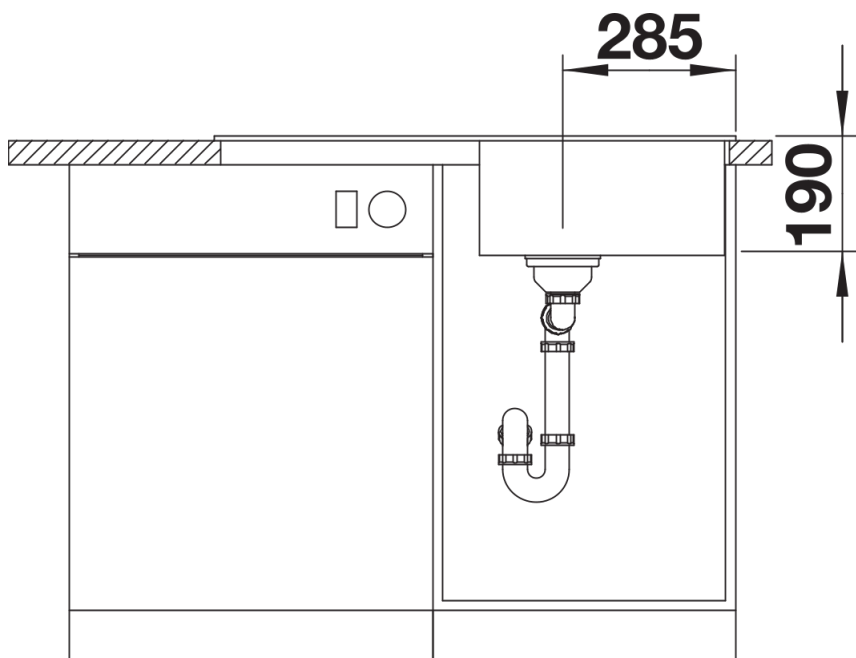

Product information sheet ZIA 5 S

Item no. 526016

Benefits

- Modern design with clear lines
- Straight-lined outer contour emphasised by the narrow rim
- Characteristic tap ledge as a frame that enlarges the drainer

Colours

Available colours:

- black
- anthracite
- volcano grey
- alumetallic
- white
- soft white

SILGRANIT black

Planning information

- Cut out size: 840 x 480 x R15
- Universal handing

Scope of supply

- Waste fitting with space-saving pipe
- 3 ½" basket strainer
- German warehouse stock
- please allow 10 working days

Details

Top view

Cut-out

Front view

Side view