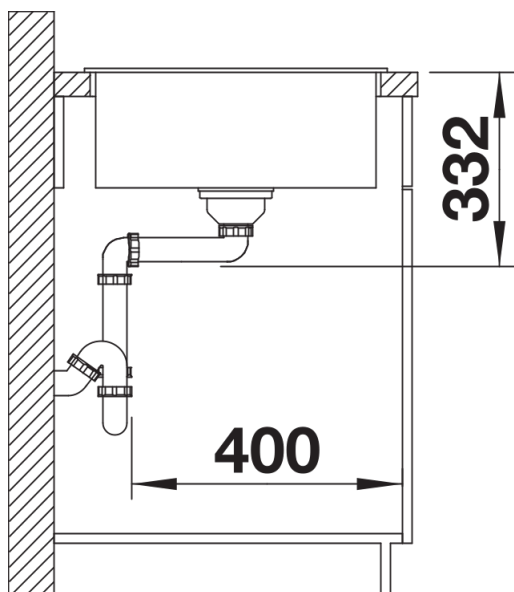

Product information sheet ZIA 5 S

Item no. 526016

Benefits

- Modern design with clear lines
- Straight-lined outer contour emphasised by the narrow rim
- Characteristic tap ledge as a frame that enlarges the drainer

Colours

Available colours:

- black
- anthracite
- volcano grey
- alumetallic
- white
- soft white

SILGRANIT black

Planning information

- Cut out size: 840 x 480 x R15
- Universal handing

Scope of supply

- Waste fitting with space-saving pipe
- 3 ½" basket strainer
- German warehouse stock
- please allow 10 working days

Details

Top view

Cut-out

Front view

Side view