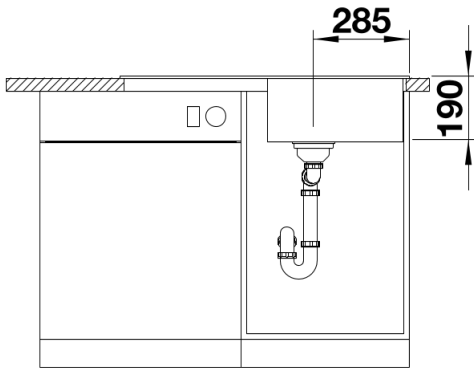

Product information sheet ZIA 5 S

Item no. 520512

Benefits

- Modern design with clear lines
- Straight-lined outer contour emphasised by the narrow rim
- Characteristic tap ledge as a frame that enlarges the drainer
- Balanced bowl size for the 50 cm sink cabinet

Colours

SILGRANIT rock grey

Available colours:

rock grey
alu metallic
pearl grey
white
jasmine
anthracite
tartufo
coffee
black

Planning information

- Cut out size: 840 x 480 x R15
- Universal handing

Scope of supply

- Waste fitting with space-saving pipe, 3 1/2" basket strainer

Details

Top view

Cut-out

Front view

Side view