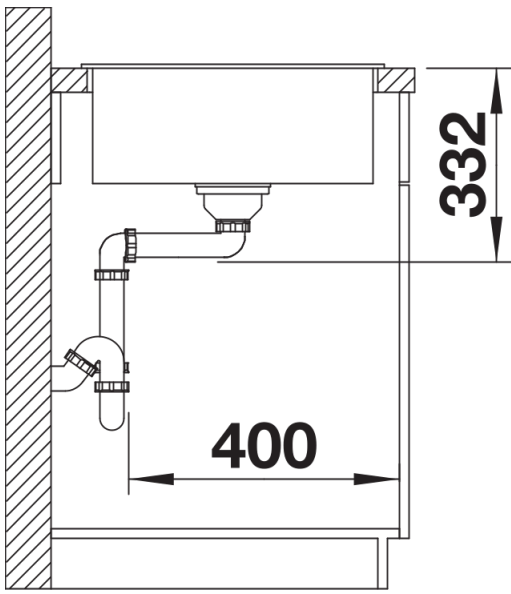

Product information sheet ZIA 5 S

Item no. 527204

Benefits

- Modern design with clear lines
- Straight-lined outer contour emphasised by the narrow rim
- Characteristic tap ledge as a frame that enlarges the drainer

Colours

Available colours:

- black
- anthracite
- volcano grey
- white
- soft white

SILGRANIT soft white

Planning information

- Cut out size: 840 x 480 x R15, Universal handing

Scope of supply

- Waste fitting with space-saving pipe
- 3 1/2" basket strainer
- German warehouse stock
- please allow 10 working days

Details

Top view

Cut-out

Front view

Side view