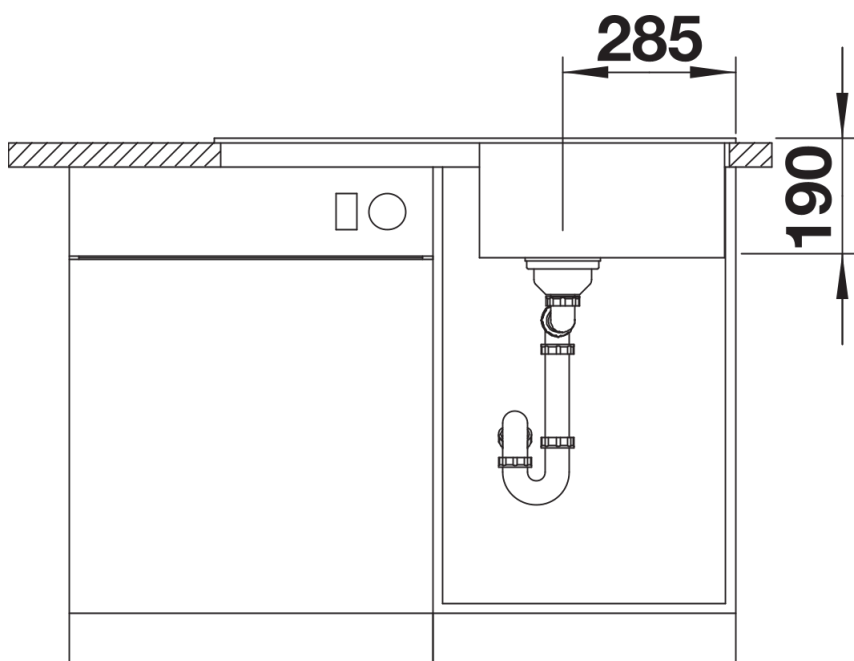

Product information sheet ZIA 5 S

Item no. 527204

Benefits

- Modern design with clear lines
- Straight-lined outer contour emphasised by the narrow rim
- Characteristic tap ledge as a frame that enlarges the drainer

Colours

Available colours:

- black
- anthracite
- volcano grey
- white
- soft white

SILGRANIT soft white

Planning information

- Cut out size: 840 x 480 x R15, Universal handing

Scope of supply

- Waste fitting with space-saving pipe
- 3 1/2" basket strainer
- German warehouse stock
- please allow 10 working days

Details

Top view

Cut-out

Front view

Side view