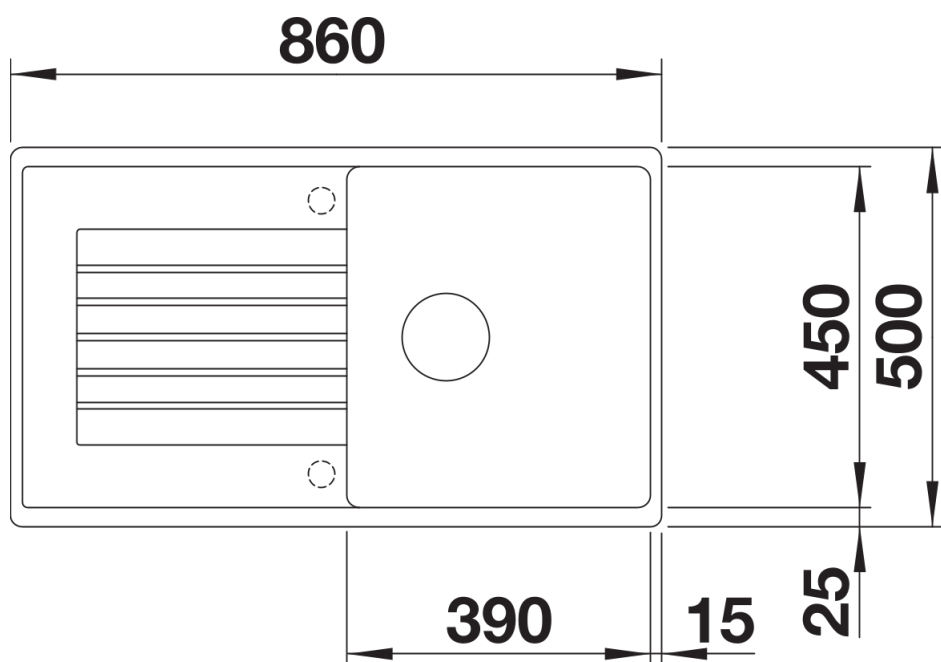

Product information sheet ZIA 5 S

Item no. 527204

Benefits

- Modern design with clear lines
- Straight-lined outer contour emphasised by the narrow rim
- Characteristic tap ledge as a frame that enlarges the drainer

Colours

Available colours:

- black
- anthracite
- volcano grey
- white
- soft white

SILGRANIT soft white

Planning information

- Cut out size: 840 x 480 x R15, Universal handing

Scope of supply

- Waste fitting with space-saving pipe
- 3 1/2" basket strainer
- German warehouse stock
- please allow 10 working days

Details

Top view

Cut-out

Front view

Side view