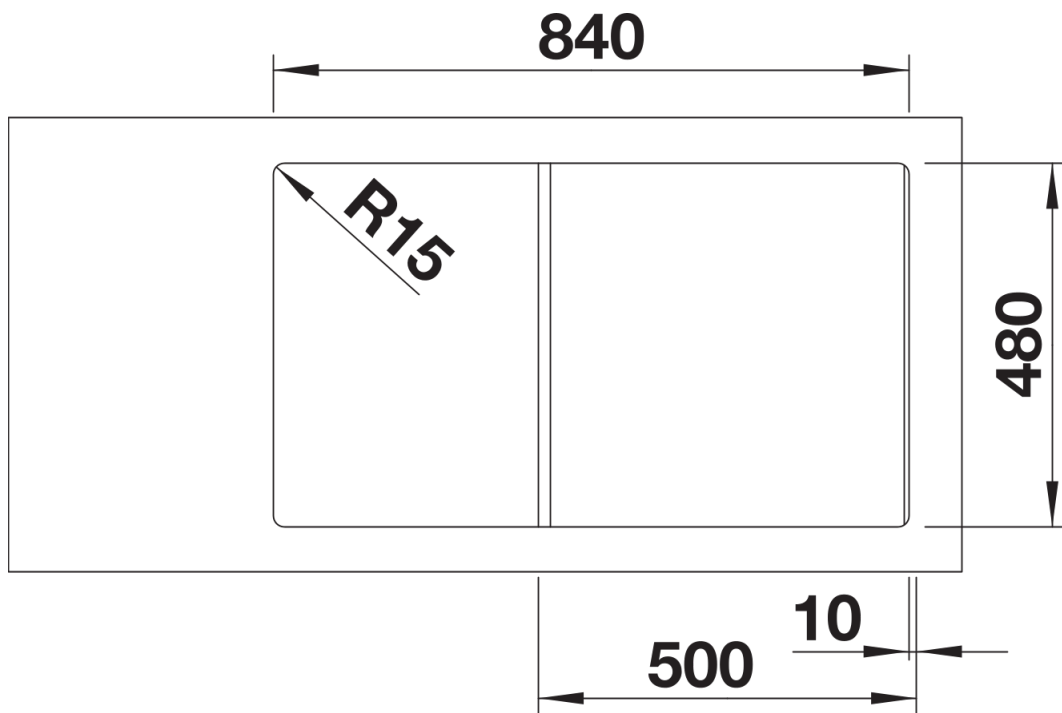

Product information sheet ZIA 5 S

Item no. 527204

Benefits

- Modern design with clear lines
- Straight-lined outer contour emphasised by the narrow rim
- Characteristic tap ledge as a frame that enlarges the drainer

Colours

Available colours:

- black
- anthracite
- volcano grey
- white
- soft white

SILGRANIT soft white

Planning information

- Cut out size: 840 x 480 x R15, Universal handing

Scope of supply

- Waste fitting with space-saving pipe
- 3 1/2" basket strainer
- German warehouse stock
- please allow 10 working days

Details

Top view

Cut-out

Front view

Side view