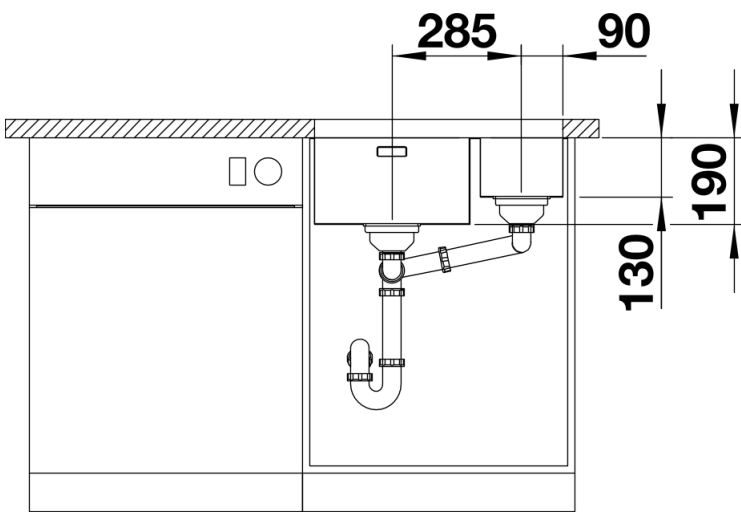

Planning information

- Cut out size: 545 x 400 x 22R
- Please state hand of bowl

Scope of supply

- Waste and overflow fitting with space-saving pipe
- 3 1/2" InFino basket strainer
- fixing kit (sealing not included)

Details

Top view

Cut-out

Front view

Side view