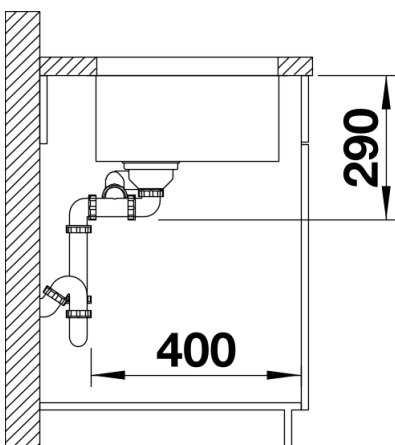

Planning information

- Cut out size: 545 x 400 x 22R
- Please state hand of bowl

Scope of supply

- Waste and overflow fitting with space-saving pipe
- 3 1/2" InFino basket strainer
- fixing kit (sealing not included)

Details

Top view

Cut-out

Front view

Side view