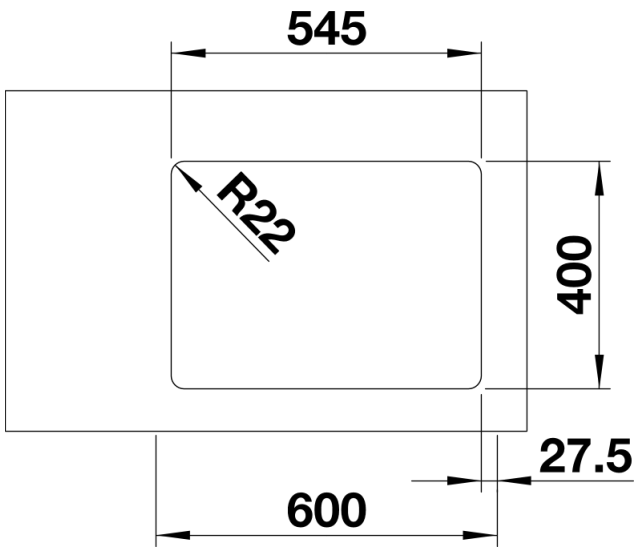

Planning information

- Cut out size: 545 x 400 x 22R
- Please state hand of bowl

Scope of supply

- Waste and overflow fitting with space-saving pipe
- 3 1/2" InFino basket strainer
- fixing kit (sealing not included)

Details

Top view

Cut-out

Front view

Side view