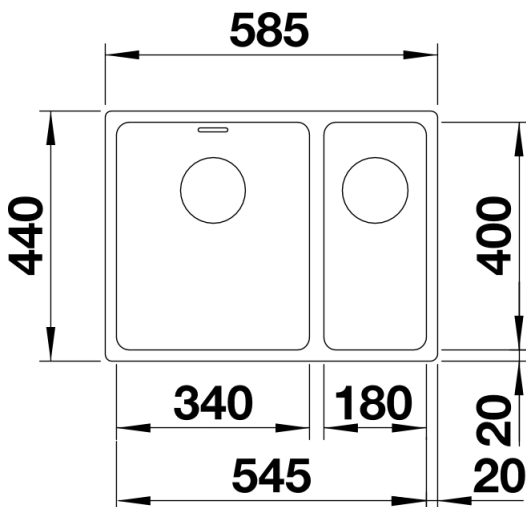

Product information sheet ANDANO 340/180-U

Item no. 522977

Benefits

- Unique composition of visual and functional elements
- The combination of radii and surface design creates a modern design
- High quality features consisting of a covered C-overflow and modern basket strainer
- Large bowl capacity and fully usable base
- For installation from above or under mount installation
- Optional premium accessories are available
-

Planning information

- Cut out size: 545 x 400 x 22R
- Please state hand of bowl

Scope of supply

- Waste and overflow fitting with space-saving pipe
- 3 1/2" InFino basket strainer
- fixing kit (sealing not included)

Details

Top view

Cut-out

Front view

Side view