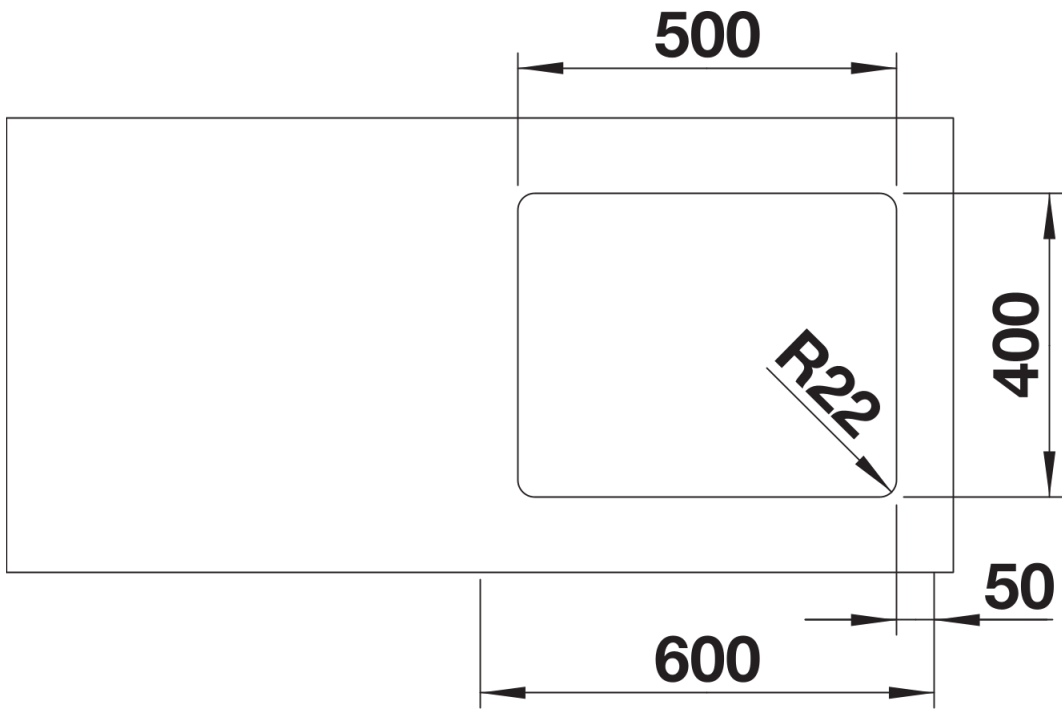

Planning information

- Cut out size: 500 x 400 x R22
- Universal handing

Scope of supply

- Waste and overflow fitting with space-saving pipe
- 3 ½" InFino basket strainer
- fixing kit included

Details

Top view

Cut-out

Front view

Side view