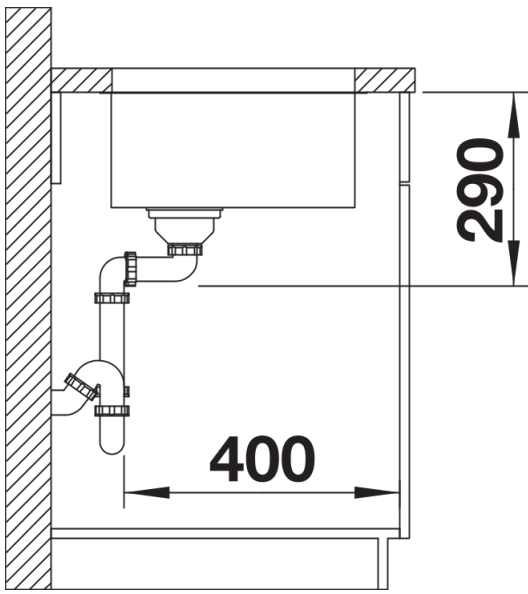

Planning information

- Cut out size: 500 x 400 x R22
- Universal handing

Scope of supply

- Waste and overflow fitting with space-saving pipe
- 3 ½" InFino basket strainer
- fixing kit included

Details

Top view

Cut-out

Front view

Side view