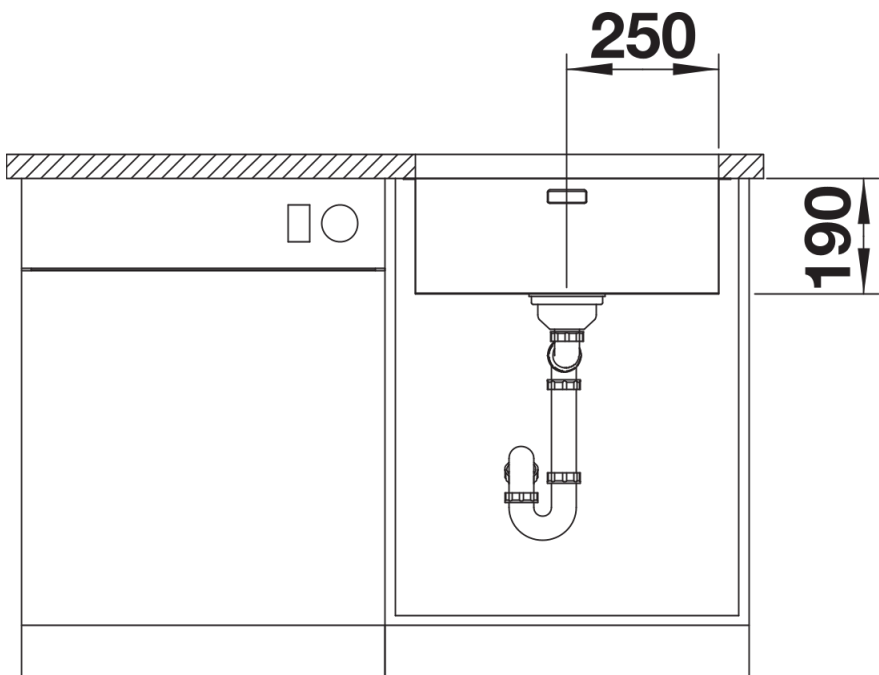

Planning information

- Cut out size: 500 x 400 x R22
- Universal handing

Scope of supply

- Waste and overflow fitting with space-saving pipe
- 3 ½" InFino basket strainer
- fixing kit included

Details

Top view

Cut-out

Front view

Side view