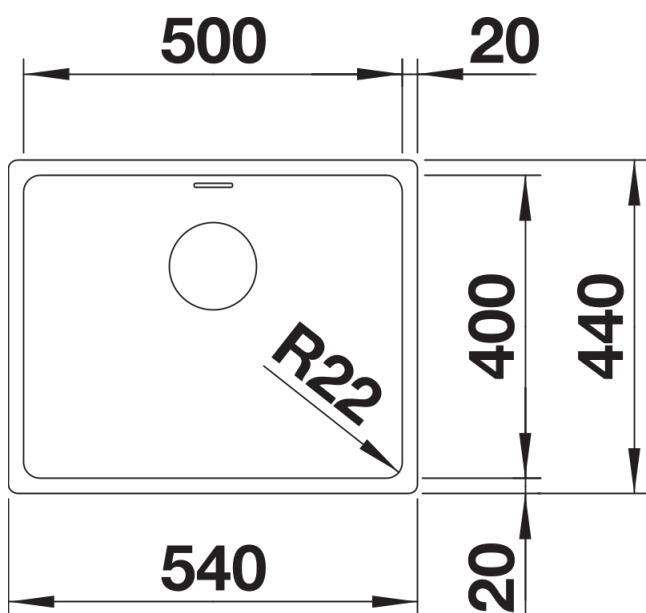

Product information sheet ANDANO 500-U

Item no. 522967

Benefits

- Unique composition of visual forms and functional detailing
- The combination of radii and surface design creates a modern design
- High quality features consisting of a covered C-overflow and modern basket strainer
- For undermount installation
- Optional premium accessories are available
-

Planning information

- Cut out size: 500 x 400 x R22
- Universal handing

Scope of supply

- Waste and overflow fitting with space-saving pipe
- 3 ½" InFino basket strainer
- fixing kit included

Details

Top view

Cut-out

Front view

Side view