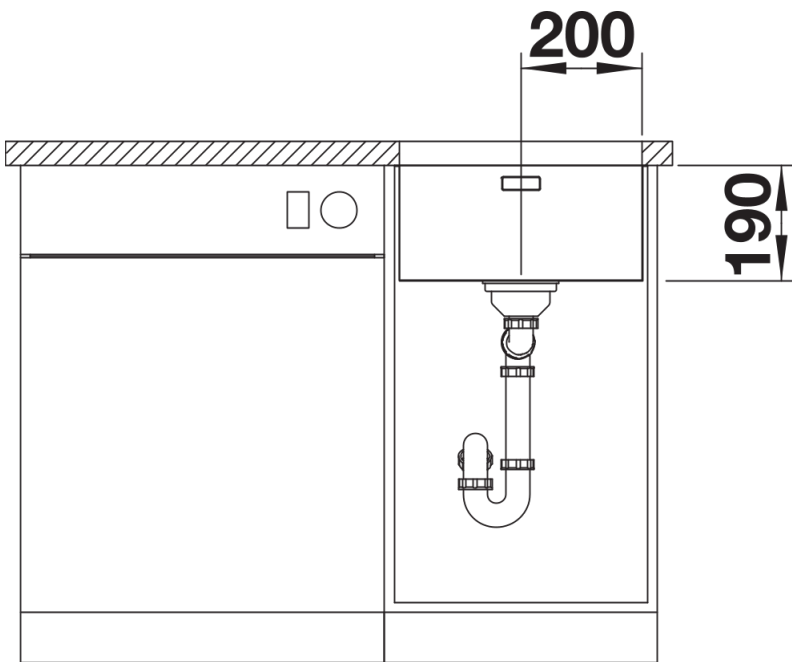

## Planning information

---

- Cut out: 400 x 400 x R22
- Universal handing

## Scope of supply

---

- Waste and overflow fitting with space-saving pipe
- 3 ½" InFino basket strainer
- fixing kit included

## Details

---

Top view

Cut-out

Front view

Side view