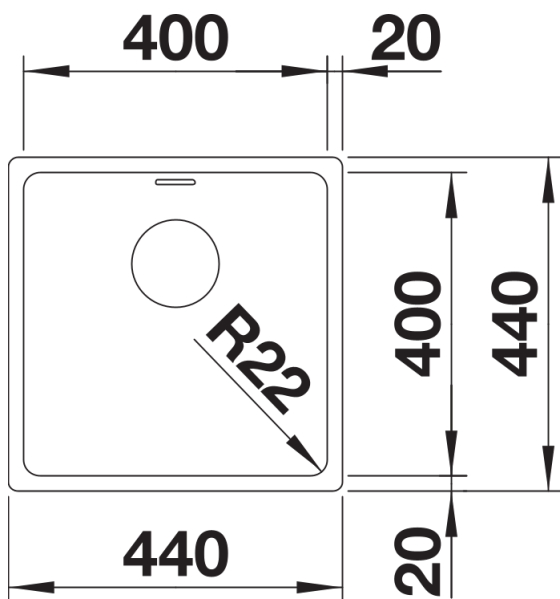

## Planning information

---

- Cut out: 400 x 400 x R22
- Universal handing

## Scope of supply

---

- Waste and overflow fitting with space-saving pipe
- 3 ½" InFino basket strainer
- fixing kit included

## Details

---

Top view

Cut-out

Front view

Side view