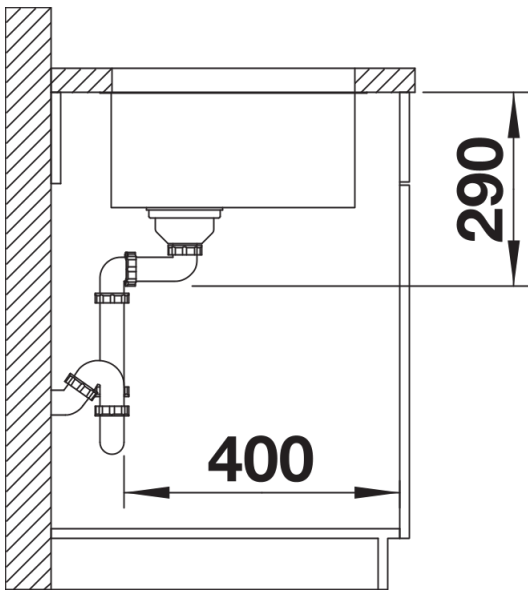

## Planning information

---

- Cut out: 400 x 400 x R22
- Universal handing

## Scope of supply

---

- Waste and overflow fitting with space-saving pipe
- 3 ½" InFino basket strainer
- fixing kit included

## Details

---

Top view

Cut-out

Front view

Side view