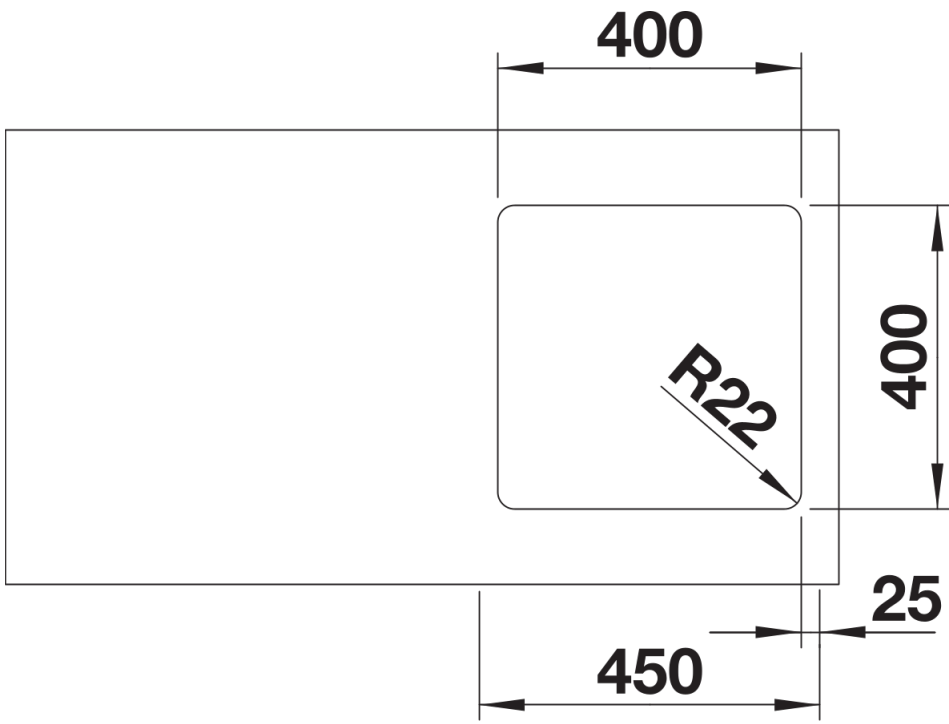

## Planning information

---

- Cut out: 400 x 400 x R22
- Universal handing

## Scope of supply

---

- Waste and overflow fitting with space-saving pipe
- 3 ½" InFino basket strainer
- fixing kit included

## Details

---

Top view

Cut-out

Front view

Side view