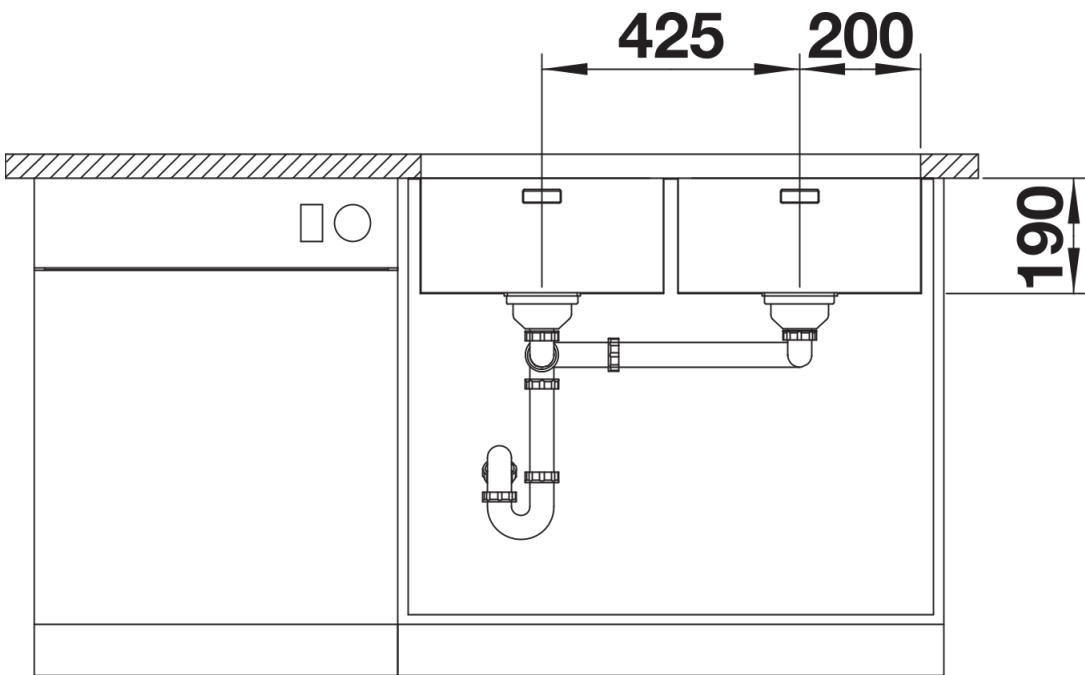

## Planning information

---

- Cut out size: 825 x 400 x R22
- Universal handing

## Scope of supply

---

- Waste and overflow fitting with space-saving pipe
- 3 ½" InFino basket strainer
- fixing kit included

## Details

---

Top view

Cut-out

Front view

Side view