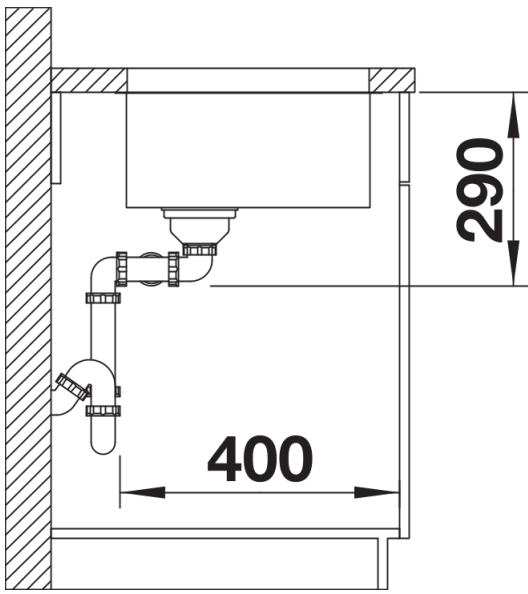

## Planning information

---

- Cut out size: 825 x 400 x R22
- Universal handing

## Scope of supply

---

- Waste and overflow fitting with space-saving pipe
- 3 ½" InFino basket strainer
- fixing kit included

## Details

---

Top view

Cut-out

Front view

Side view