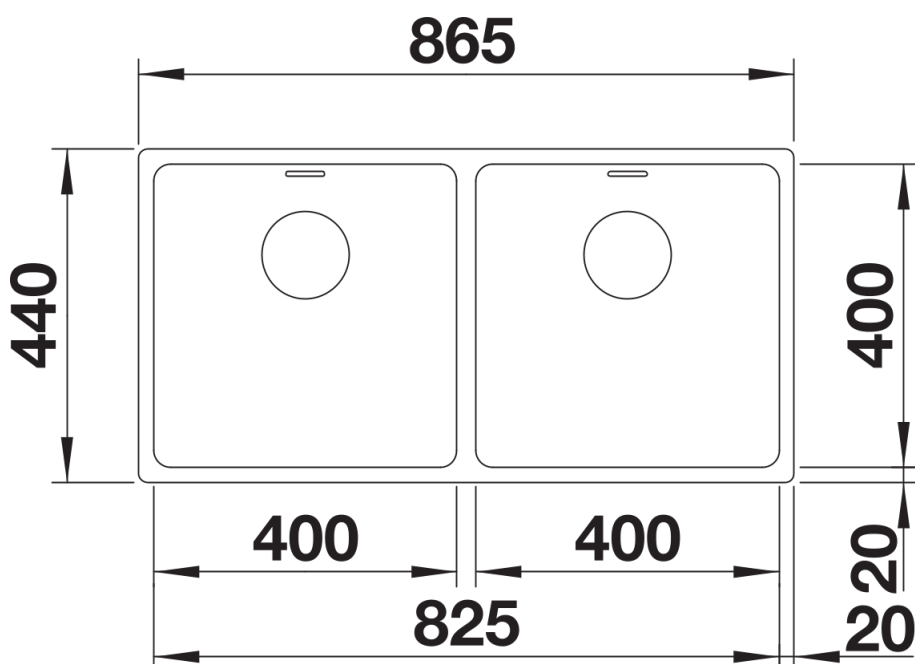

## Planning information

---

- Cut out size: 825 x 400 x R22
- Universal handing

## Details

---

Top view

Cut-out

Front view

Side view