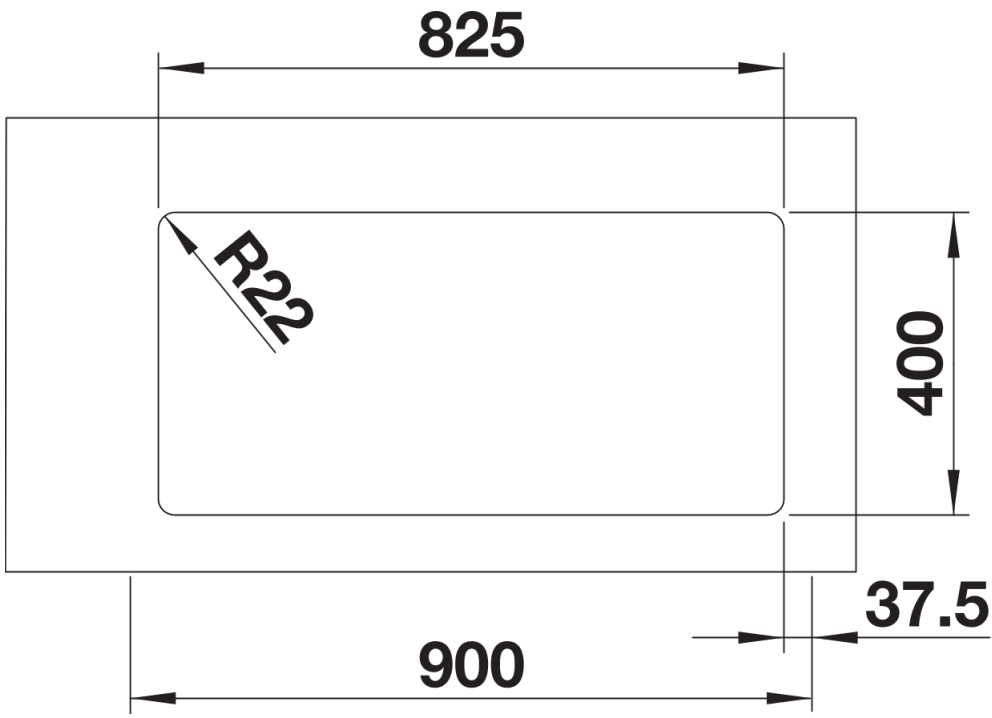

## Planning information

---

- Cut out size: 825 x 400 x R22
- Universal handing

## Scope of supply

---

- Waste and overflow fitting with space-saving pipe
- 3 ½" InFino basket strainer
- fixing kit included

## Details

---

Top view

Cut-out

Front view

Side view