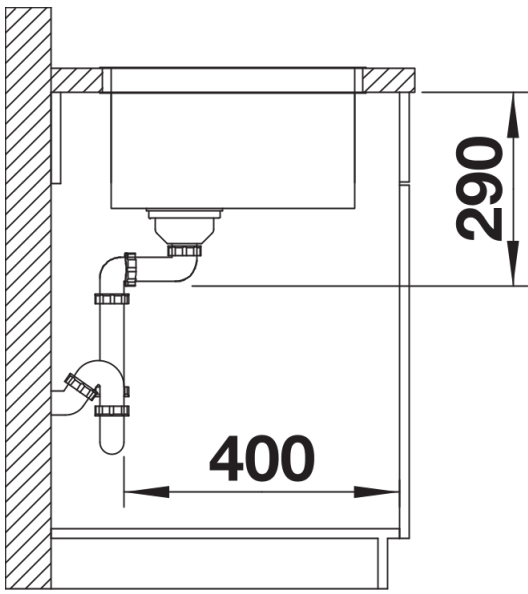

Planning information

- Cut out size: 450 x 400 x R22
- Universal handing

Scope of supply

- Waste and overflow fitting with space-saving pipe
- 3 ½" InFino basket strainer
- fixing kit included

Details

Top view

Cut-out

Front view

Side view