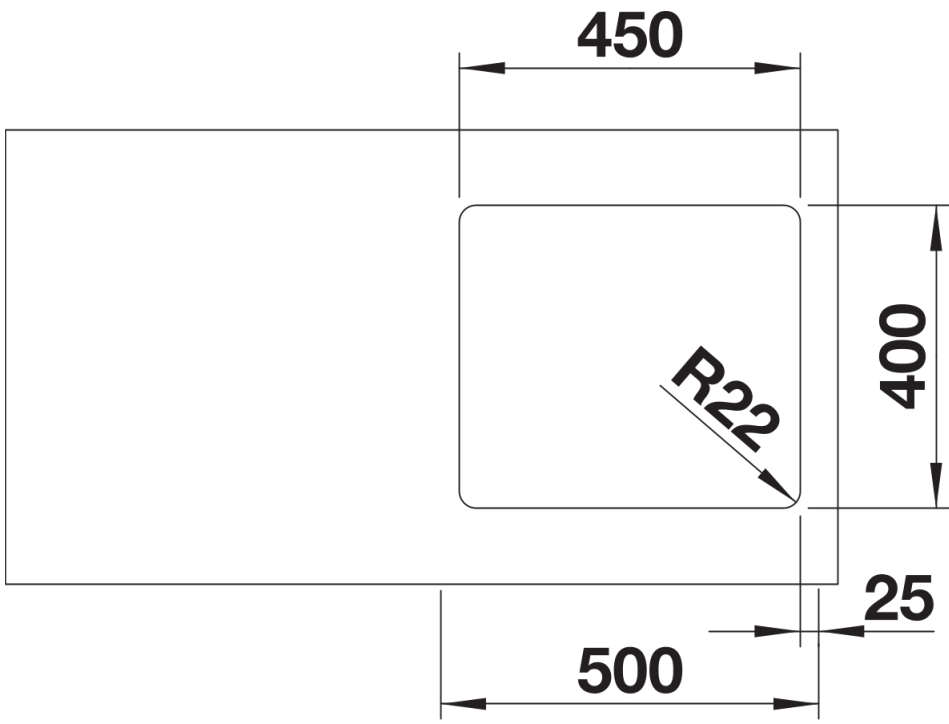

Planning information

- Cut out size: 450 x 400 x R22
- Universal handing

Scope of supply

- Waste and overflow fitting with space-saving pipe
- 3 ½" InFino basket strainer
- fixing kit included

Details

Top view

Cut-out

Front view

Side view