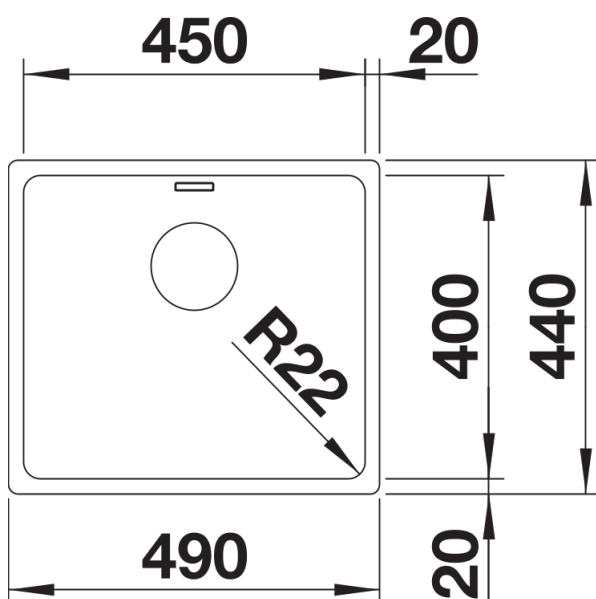

Product information sheet ANDANO 450-U

Item no. 522963

Benefits

- Balanced composition of optical and functional elements
- The combination of radii and surface design creates a modern design
- High quality features consisting of a covered C-overflow and modern basket strainer
- For undermount installation
- Optional premium accessories are available
-

Planning information

- Cut out size: 450 x 400 x R22
- Universal handing

Scope of supply

- Waste and overflow fitting with space-saving pipe
- 3 ½" InFino basket strainer
- fixing kit included

Details

Top view

Cut-out

Front view

Side view