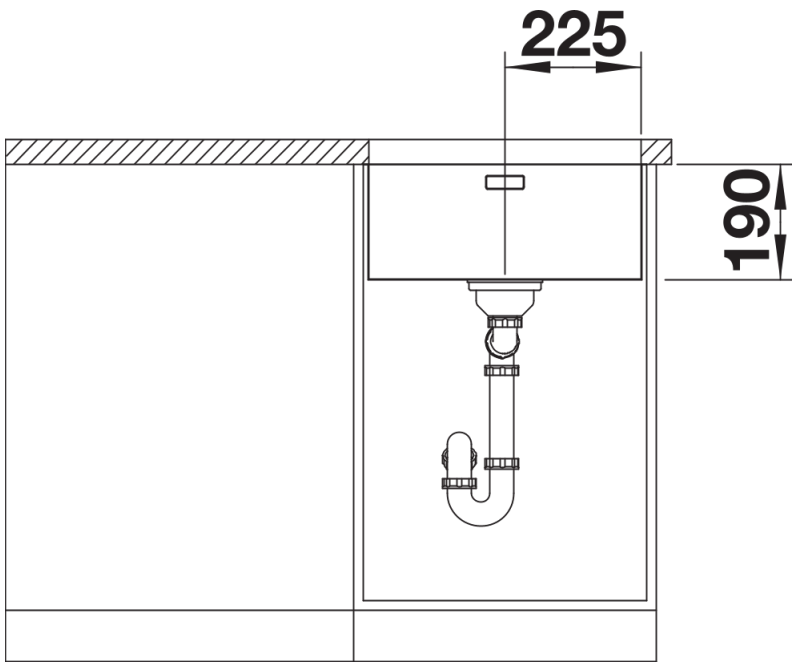

Planning information

- Cut out size: 450 x 400 x R22
- Universal handing

Scope of supply

- Waste and overflow fitting with space-saving pipe
- 3 ½" InFino basket strainer
- fixing kit included

Details

Top view

Cut-out

Front view

Side view