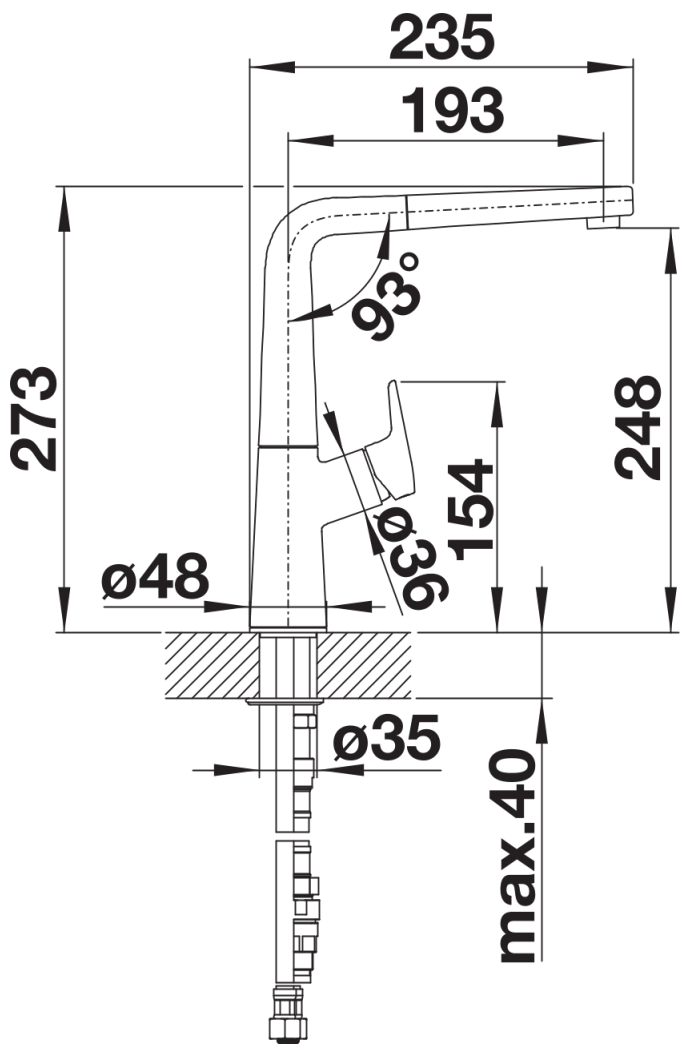

Product information sheet AVONA-S

Item no. 521277

Benefits

- Exciting interplay between round and rectangular shapes
- Tapering body, gentle incline in spout
- With pull-out extendable spray
- Stylish L shaped spout

Colours

Available colours:
chrome

galvanic chrome

Planning information

- Clear spray included

Scope of supply

- Ø 35 mm tap hole required
- Flexible connector pipes, 500 mm long and 3/8" nut
- Requires a balanced high pressure supply only, minimum 2.0 bar
- Fit metal stabilising bracket if required, item number 513383

Details

Swivel range

Side view