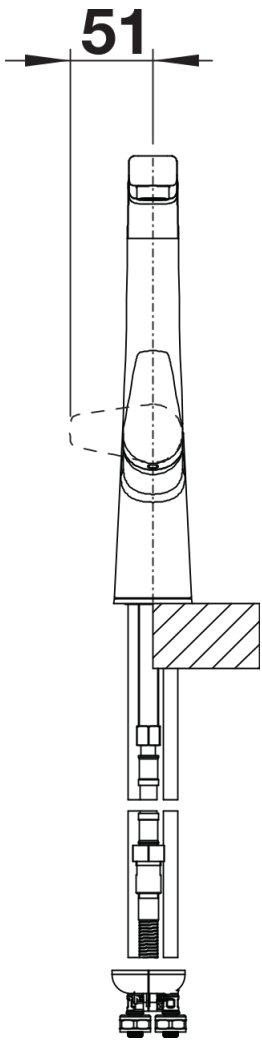

Product information sheet AVONA-S

Item no. 521277

Benefits

- Exciting interplay between round and rectangular shapes
- Tapering body, gentle incline in spout
- With pull-out extendable spray
- Stylish L shaped spout

Colours

Available colours:
chrome

galvanic chrome

Planning information

- Clear spray included

Scope of supply

- Ø 35 mm tap hole required
- Flexible connector pipes, 500 mm long and 3/8" nut
- Requires a balanced high pressure supply only, minimum 2.0 bar
- Fit metal stabilising bracket if required, item number 513383

Details

Swivel range

Side view