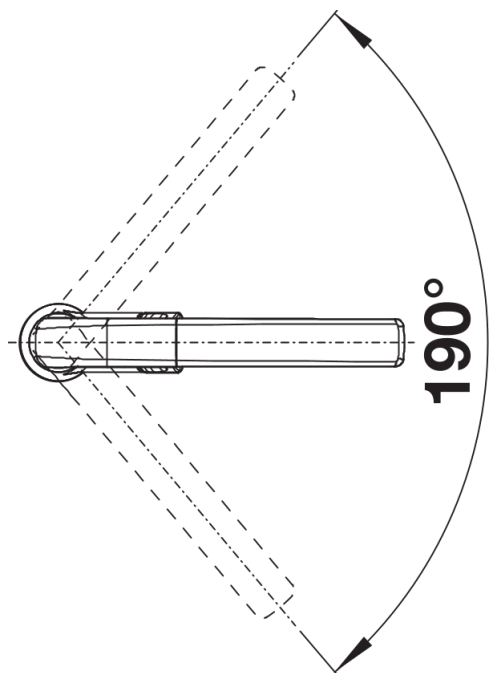

Product information sheet AVONA-S

Item no. 521277

Benefits

- Exciting interplay between round and rectangular shapes
- Tapering body, gentle incline in spout
- With pull-out extendable spray
- Stylish L shaped spout

Colours

Available colours:
chrome

galvanic chrome

Planning information

- Clear spray included

Scope of supply

- Ø 35 mm tap hole required
- Flexible connector pipes, 500 mm long and 3/8" nut
- Requires a balanced high pressure supply only, minimum 2.0 bar
- Fit metal stabilising bracket if required, item number 513383

Details

Swivel range

Side view