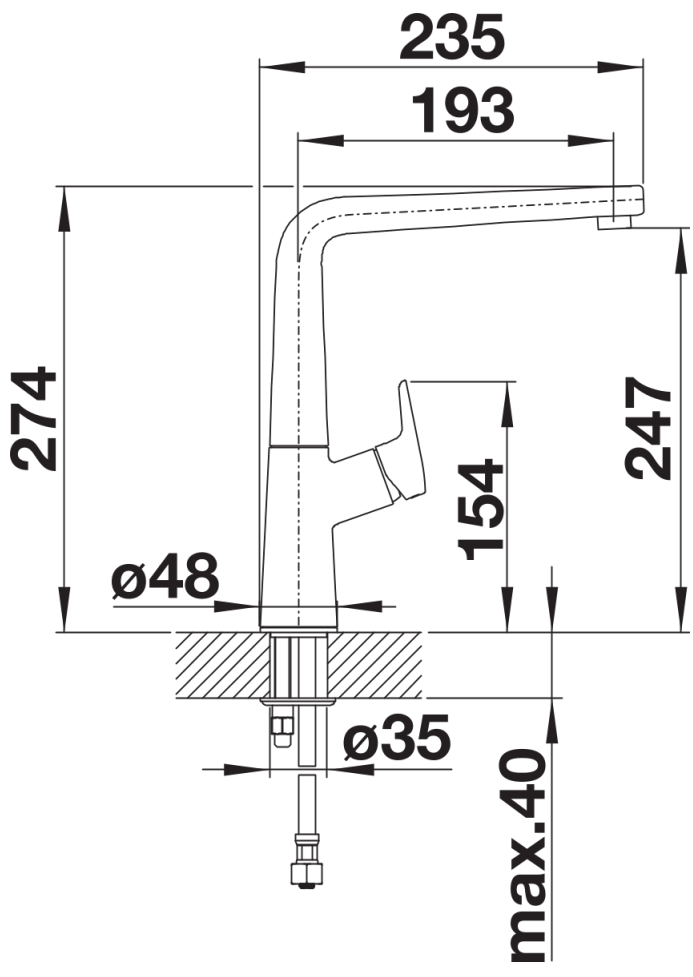

## Scope of supply

---

- Ø 35 mm tap hole required
- Flexible connector pipes, 500 mm long and  $\frac{3}{8}$ " nut
- Requires a balanced high pressure supply only, minimum 1.0 bar
- Fit metal stabilising bracket if required, item number 513383

## Details

---

Swivel range

Side view