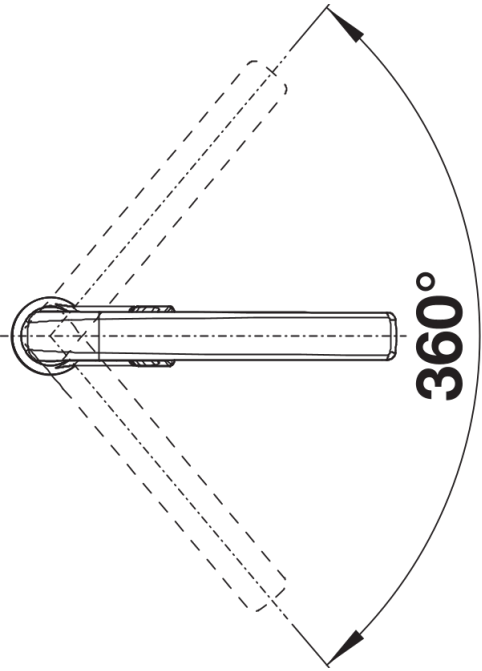

## Scope of supply

---

- Ø 35 mm tap hole required
- Flexible connector pipes, 500 mm long and  $\frac{3}{8}$ " nut
- Requires a balanced high pressure supply only, minimum 1.0 bar
- Fit metal stabilising bracket if required, item number 513383

## Details

---

Swivel range

Side view