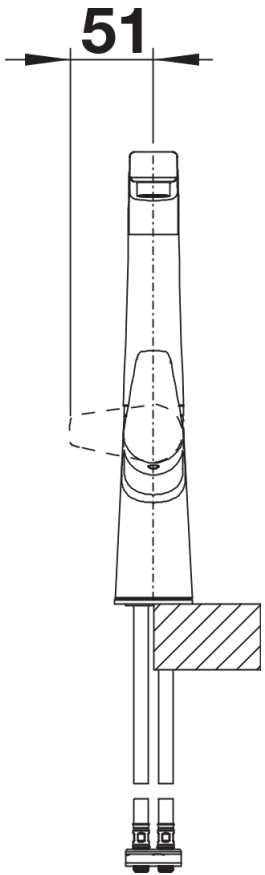

## Scope of supply

---

- Ø 35 mm tap hole required
- Flexible connector pipes, 500 mm long and  $\frac{3}{8}$ " nut
- Requires a balanced high pressure supply only, minimum 1.0 bar
- Fit metal stabilising bracket if required, item number 513383

## Details

---

Swivel range

Side view