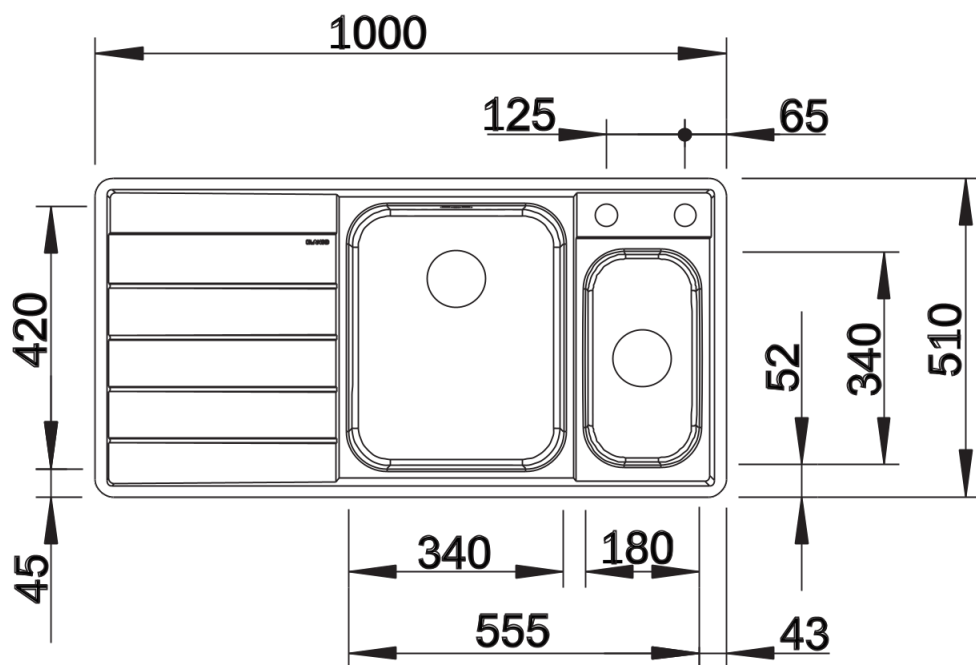

Product information sheet AXIS III 6 S-IF

Item no. 522104

Benefits

- Elegant extent bowl with emphasised base contour for the largest possible surface for the safe positioning of glasses and bulky items
- Flowing ergonomic work processes along two axis
- Movable cutting board for working directly into cooking dishes
- Multifunctional hook-in colander fits anywhere in the main bowl
- High-quality features with the covered C-overflow and InFino drain system – elegantly integrated and easy-care

Planning information

- Cut out size: 979 x 489 x R15, Please state hand of bowl

Scope of supply

- Movable glass cutting board
- multifunctional colander in stainless steel
- waste fitting with space-saving pipe
- 3 ½" InFino basket strainer
- pop-up waste for main bowl

234047 - Glass cutting board white

224787 - Multifunctional colander

Details

Top view

Cut-out

Front view

Side view