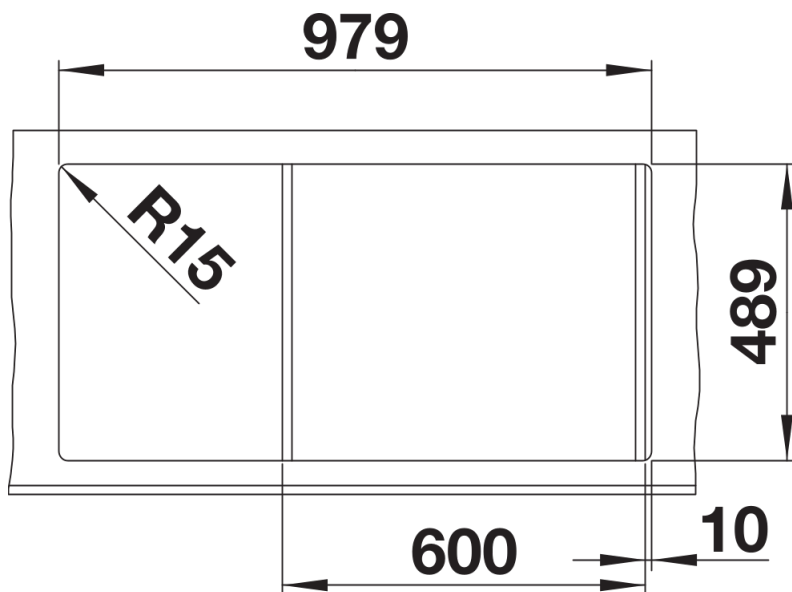

Planning information

- Cut out: 979 x 489 x R15, Please state hand of bowl

Scope of supply

- Movable glass cutting board
- multifunctional colander in stainless steel
- waste fitting with space-saving pipe
- 3 ½" InFino basket strainer
- pop-up waste for main bowl

224787 - Multifunctional colander

Details

Top view

Cut-out

Front view

Side view