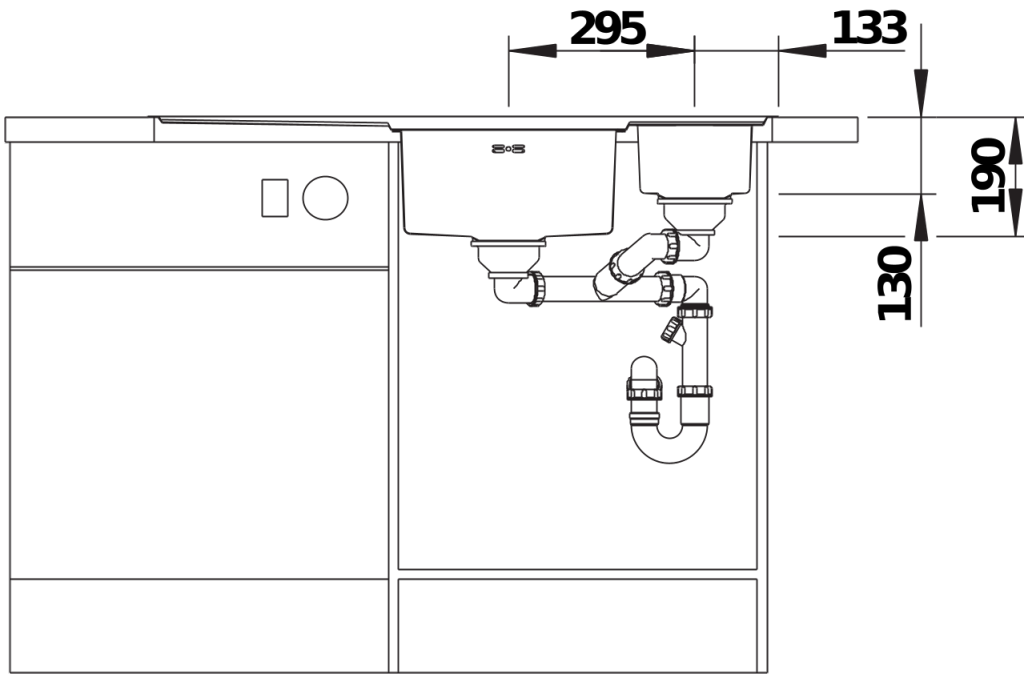

Product information sheet AXIS III 6 S-IF

Item no. 522104

Benefits

- Elegant extent bowl with emphasised base contour for the largest possible surface for the safe positioning of glasses and bulky items
- Flowing ergonomic work processes along two axis
- Movable cutting board for working directly into cooking dishes
- Multifunctional hook-in colander fits anywhere in the main bowl
- High-quality features with the covered C-overflow and InFino drain system – elegantly integrated and easy-care

Planning information

- Cut out: 979 x 489 x R15, Please state hand of bowl

Scope of supply

- Movable glass cutting board
- multifunctional colander in stainless steel
- waste fitting with space-saving pipe
- 3 ½" InFino basket strainer
- pop-up waste for main bowl

224787 - Multifunctional colander

Details

Top view

Cut-out

Front view

Side view