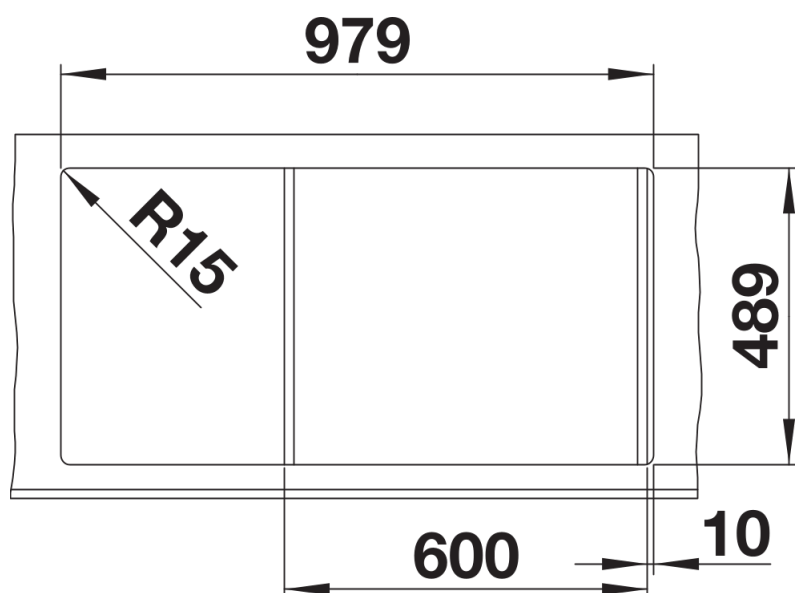

Planning information

- Cut out size: 979 x 489 x R15, Please state hand of bowl

Scope of supply

- Movable glass cutting board
- multifunctional colander in stainless steel
- waste fitting with space-saving pipe
- 3 ½" InFino basket strainer
- pop-up waste for main bowl

234047 - Glass cutting board white

224787 - Multifunctional colander

Details

Top view

Cut-out

Front view

Side view