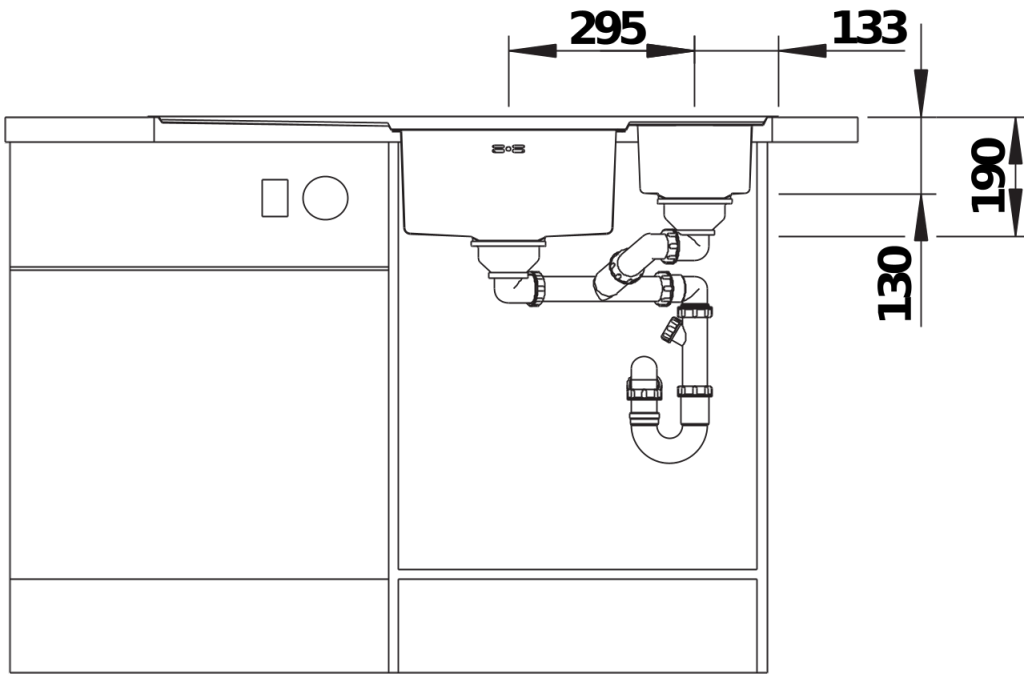

Product information sheet AXIS III 6 S-IF

Item no. 522104

Benefits

- Elegant extent bowl with emphasised base contour for the largest possible surface for the safe positioning of glasses and bulky items
- Flowing ergonomic work processes along two axis
- Movable cutting board for working directly into cooking dishes
- Multifunctional hook-in colander fits anywhere in the main bowl
- High-quality features with the covered C-overflow and InFino drain system – elegantly integrated and easy-care

Planning information

- Cut out size: 979 x 489 x R15, Please state hand of bowl

Scope of supply

- Movable glass cutting board
- multifunctional colander in stainless steel
- waste fitting with space-saving pipe
- 3 ½" InFino basket strainer
- pop-up waste for main bowl

234047 - Glass cutting board white

224787 - Multifunctional colander

Details

Top view

Cut-out

Front view

Side view