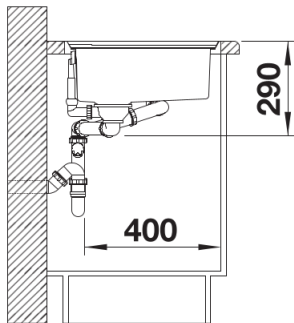

Planning information

- Cut out size: 979 x 489 x R15, Please state hand of bowl

Scope of supply

- Movable glass cutting board
- multifunctional colander in stainless steel
- waste fitting with space-saving pipe
- 3 ½" InFino basket strainer
- pop-up waste for main bowl

234047 - Glass cutting board white

224787 - Multifunctional colander

Details

Top view

Cut-out

Front view

Side view