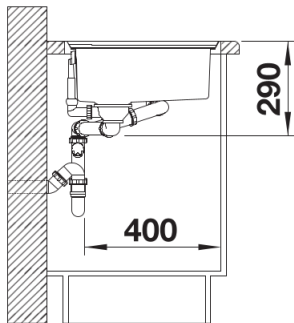

Planning information

- Cut out: 979 x 489 x R15, Please state hand of bowl

Scope of supply

- Movable glass cutting board
- multifunctional colander in stainless steel
- waste fitting with space-saving pipe
- 3 ½" InFino basket strainer
- pop-up waste for main bowl

224787 - Multifunctional colander

Details

Top view

Cut-out

Front view

Side view