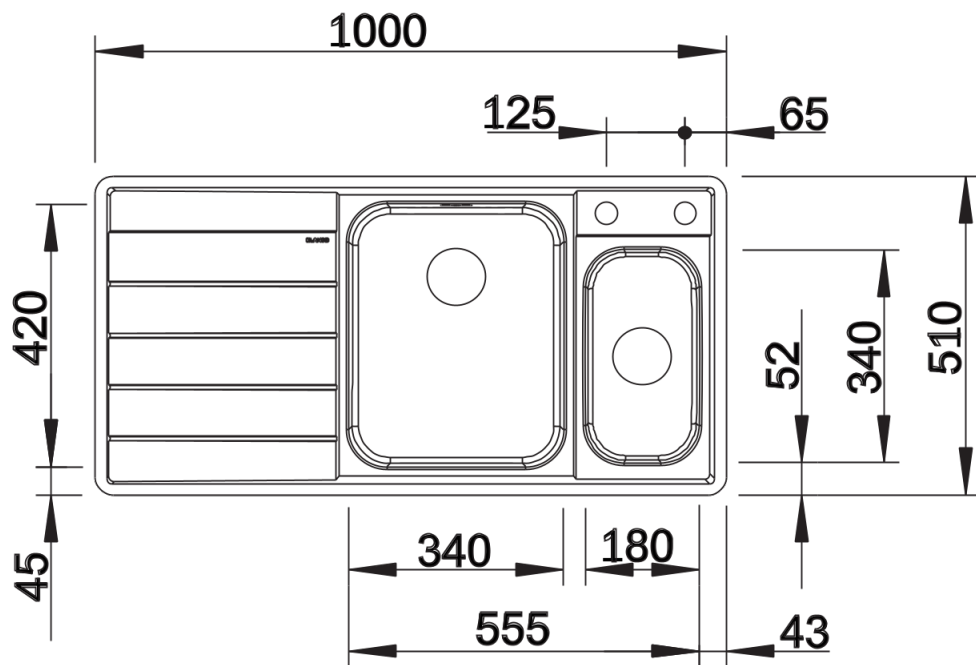

Product information sheet AXIS III 6 S-IF

Item no. 522104

Benefits

- Elegant extent bowl with emphasised base contour for the largest possible surface for the safe positioning of glasses and bulky items
- Flowing ergonomic work processes along two axis
- Movable cutting board for working directly into cooking dishes
- Multifunctional hook-in colander fits anywhere in the main bowl
- High-quality features with the covered C-overflow and InFino drain system – elegantly integrated and easy-care

Planning information

- Cut out: 979 x 489 x R15, Please state hand of bowl

Scope of supply

- Movable glass cutting board
- multifunctional colander in stainless steel
- waste fitting with space-saving pipe
- 3 ½" InFino basket strainer
- pop-up waste for main bowl

224787 - Multifunctional colander

Details

Top view

Cut-out

Front view

Side view