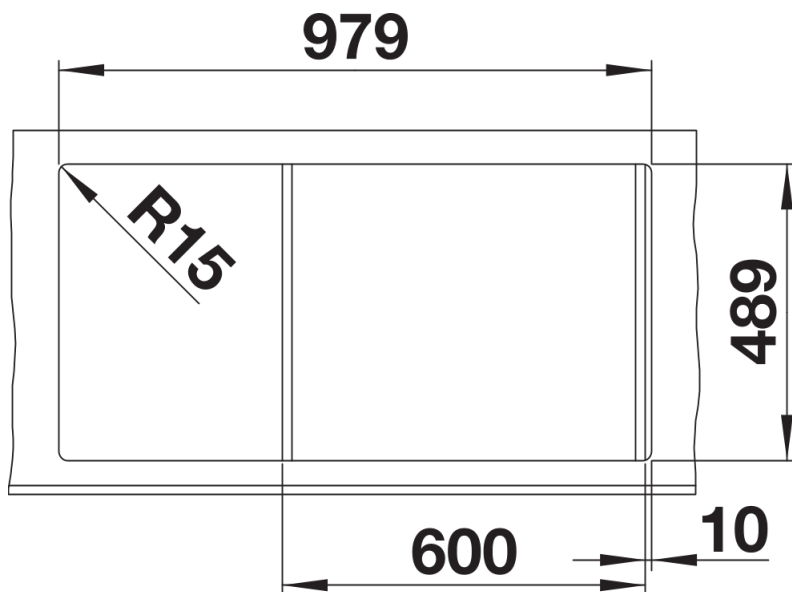

Planning information

- Cut out size: 979 x 489 x R15, Please state hand of bowl

Scope of supply

- Movable glass cutting board
- multi-functional colander in stainless steel
- waste fitting with space-saving pipe
- 2 x 3 ½" InFino basket strainer
- pop-up waste for main bowl

224787 - Stainless steel colander

Details

Top view

Cut-out

Front view

Side view