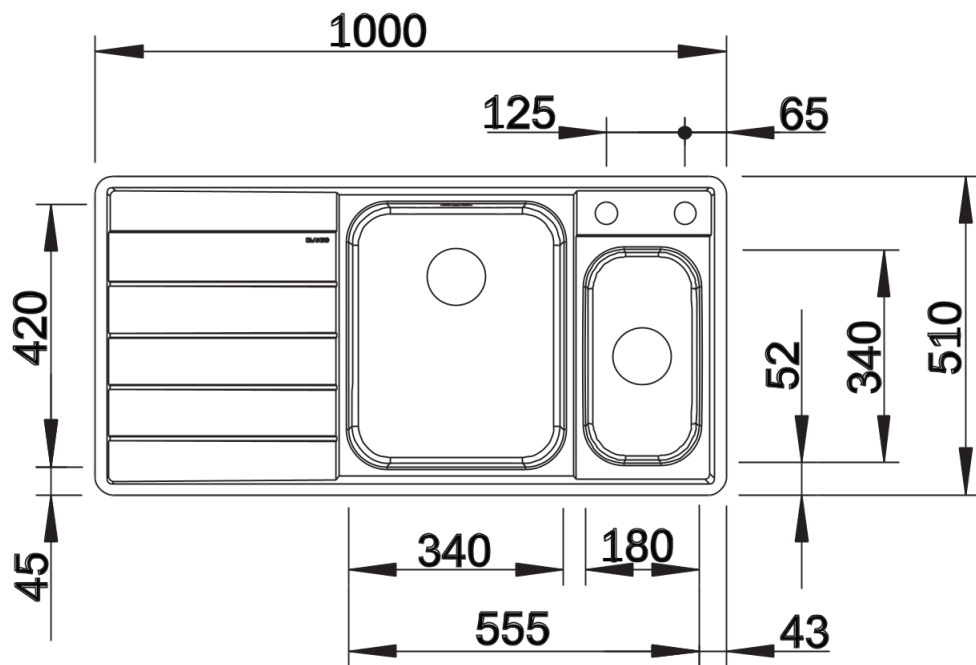

Planning information

- Cut out size: 979 x 489 x R15, Please state hand of bowl

Scope of supply

- Movable glass cutting board
- multi-functional colander in stainless steel
- waste fitting with space-saving pipe
- 2 x 3 ½" InFino basket strainer
- pop-up waste for main bowl

224787 - Stainless steel colander

Details

Top view

Cut-out

Front view

Side view