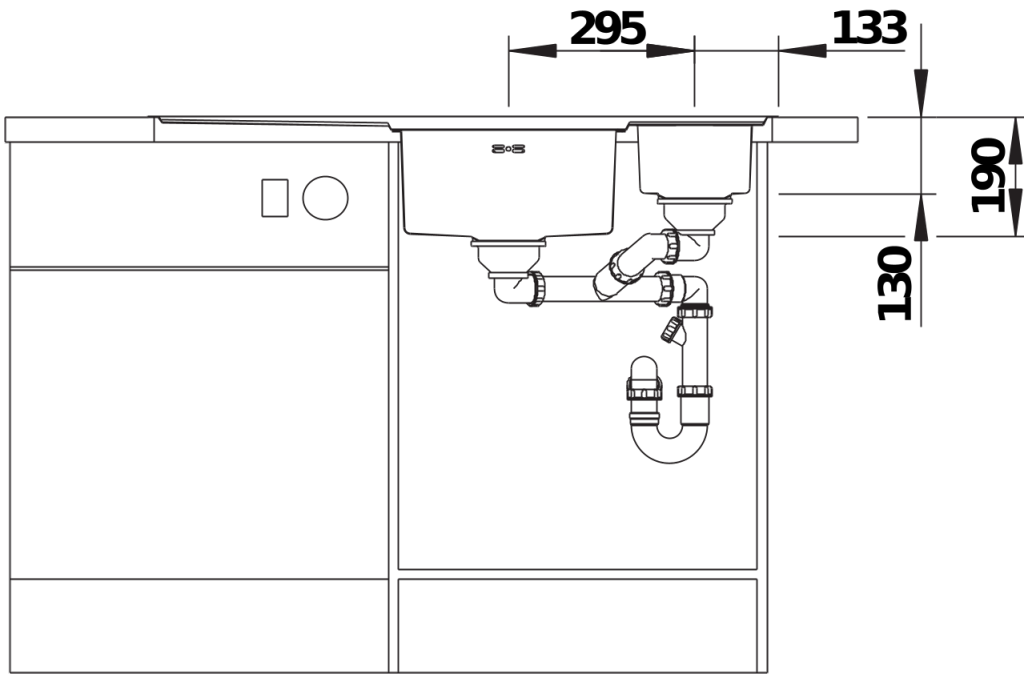

Planning information

- Cut out size: 979 x 489 x R15, Please state hand of bowl

Scope of supply

- Movable glass cutting board
- multi-functional colander in stainless steel
- waste fitting with space-saving pipe
- 2 x 3 ½" InFino basket strainer
- pop-up waste for main bowl

224787 - Stainless steel colander

Details

Top view

Cut-out

Front view

Side view