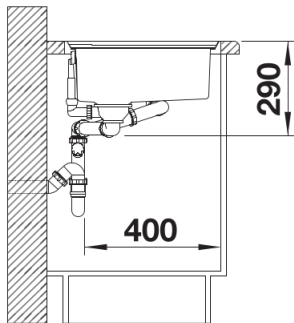

Planning information

- Cut out size: 979 x 489 x R15, Please state hand of bowl

Scope of supply

- Movable glass cutting board
- multi-functional colander in stainless steel
- waste fitting with space-saving pipe
- 2 x 3 ½" InFino basket strainer
- pop-up waste for main bowl

224787 - Stainless steel colander

Details

Top view

Cut-out

Front view

Side view