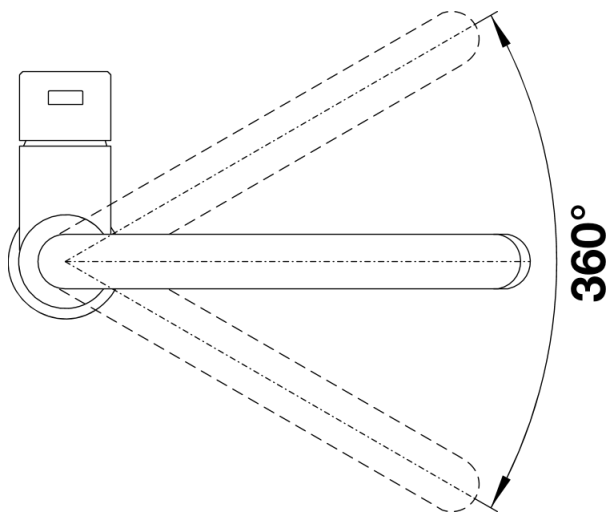

Product information sheet CANDOR

Item no. 523120

Benefits

- High-quality design in solid stainless steel, brushed finish
- Clear mixer tap design for modern kitchens
- High arched outlet for easy filling of pots and vases
- More freedom of movement with installations against a wall thanks to the control lever with vertical neutral position
- Also available with pull-out spray

Colours

Available colours:
brushed steel

solid brushed steel

Scope of supply

- Spout can be swivelled by 360°
- Ø 35 mm tap hole required
- With ceramic disk cartridge
- Flexible connector pipes, 450 mm long and 3/8" nut for particularly easy and safe installation
- Patented jet regulator for markedly reduced scaling
- Stabilisation plate to increase the stability of the tap when fitted in stainless steel sinks

Details

Swivel range

Side view