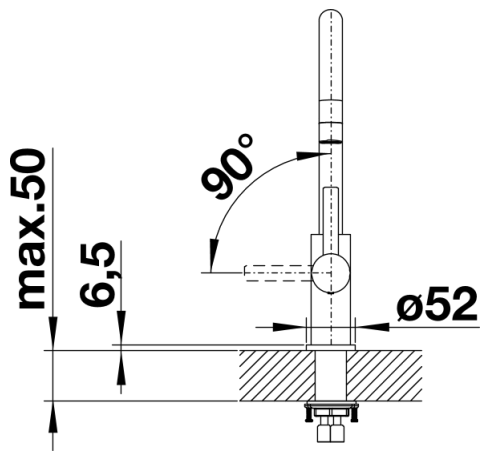

Colours

Available colours:
brushed steel

solid brushed steel

Scope of supply

- Spout can be swivelled by 360°
- Ø 35 mm tap hole required
- With ceramic disk cartridge
- Flexible connector pipes, 450 mm long and 3/8" nut for particularly easy and safe installation
- Patented jet regulator for markedly reduced scaling
- Stabilisation plate to increase the stability of the tap when fitted in stainless steel sinks

Details

Swivel range

Side view