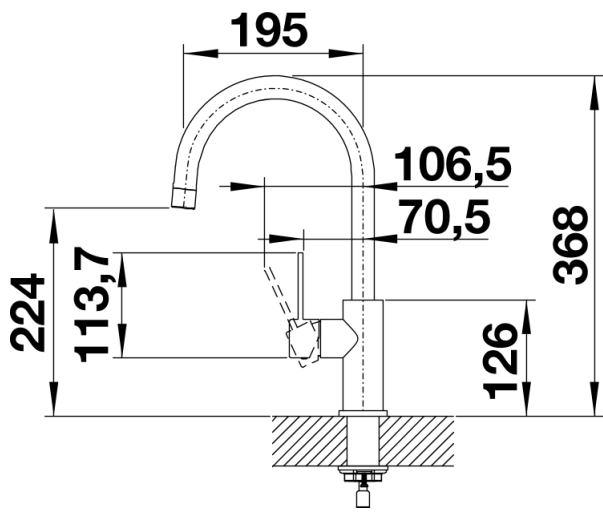

Product information sheet CANDOR

Item no. 523120

Benefits

- High-quality design in solid stainless steel, brushed finish
- Clear mixer tap design for modern kitchens
- High arched outlet for easy filling of pots and vases
- More freedom of movement with installations against a wall thanks to the control lever with vertical neutral position
- Also available with pull-out spray

Colours

Available colours:
brushed steel

solid brushed steel

Scope of supply

- Spout can be swivelled by 360°
- Ø 35 mm tap hole required
- With ceramic disk cartridge
- Flexible connector pipes, 450 mm long and 3/8" nut for particularly easy and safe installation
- Patented jet regulator for markedly reduced scaling
- Stabilisation plate to increase the stability of the tap when fitted in stainless steel sinks

Details

Swivel range

Side view