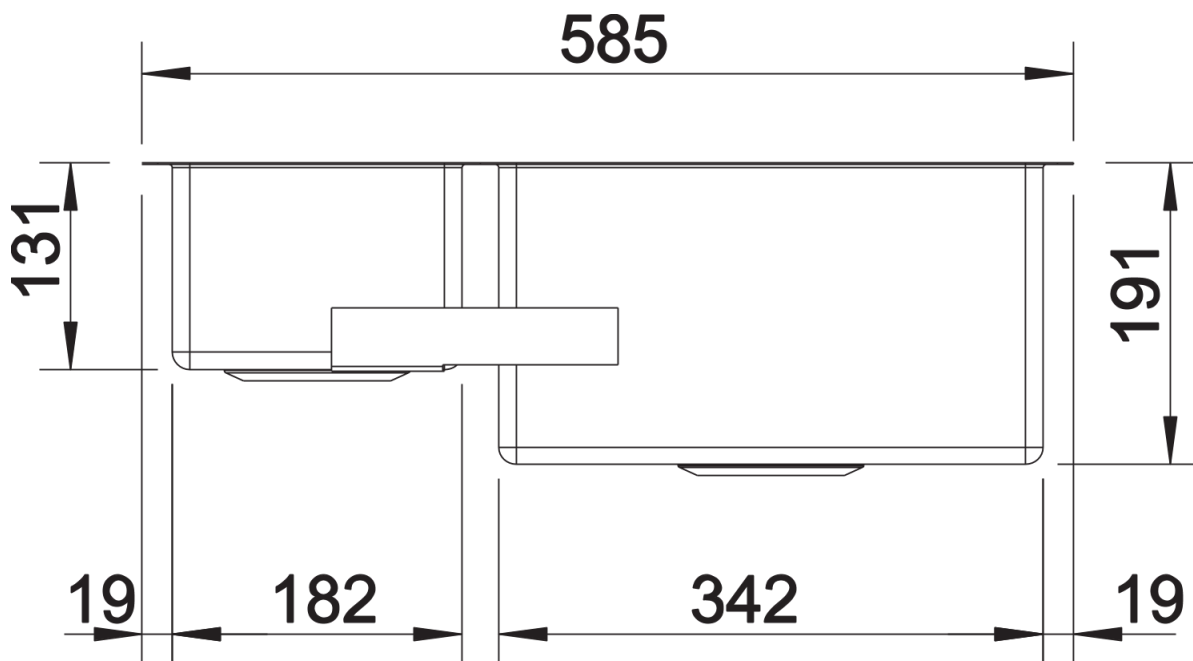

Product information sheet CLARON 340/180-U

Item no. 521609

Benefits

- Concise 10mm radius for ultimate style – without sacrificing functionality
- BLANCOCLARON in elegant-pure design with no visible base pattern
- Optimum utilisation of the bowl capacity thanks to extra deep bowls and smallest possible radii
- Wide product range makes it possible to have a high number of individual combinations
- The new InFino waste shown is available from January 2017

Scope of supply

- Manually operated Waste and overflow fitting* with space saving pipe, waste connection, 3 1/2" basket strainer, fixing element set (sealing not included)

Details

Top view

Front view