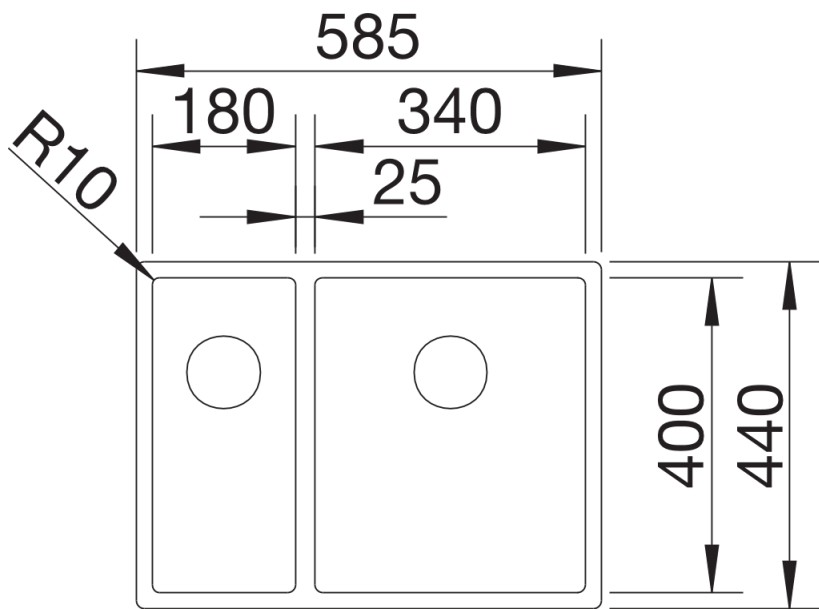

Product information sheet CLARON 340/180-U

Item no. 521609

Benefits

- Concise 10mm radius for ultimate style – without sacrificing functionality
- BLANCOCLARON in elegant-pure design with no visible base pattern
- Optimum utilisation of the bowl capacity thanks to extra deep bowls and smallest possible radii
- Wide product range makes it possible to have a high number of individual combinations
- The new InFino waste shown is available from January 2017

Planning information

- Cut out size: Template provided
- Please state hand of bowl
- * Note on the scope of supply:
- Upgrade set for pop-up for U-models. The undermount models require an upgrade set (pop-up incl. Bowden cable) if they are to be equipped with a pop-up. E.g. upgrade set incl. BLANCO LEVOS pop-up, item-no. 517 548.

Scope of supply

- Manually operated Waste and overflow fitting* with space saving pipe, waste connection, 3 1/2" basket strainer, fixing element set (sealing not included)

Details

Top view

Front view