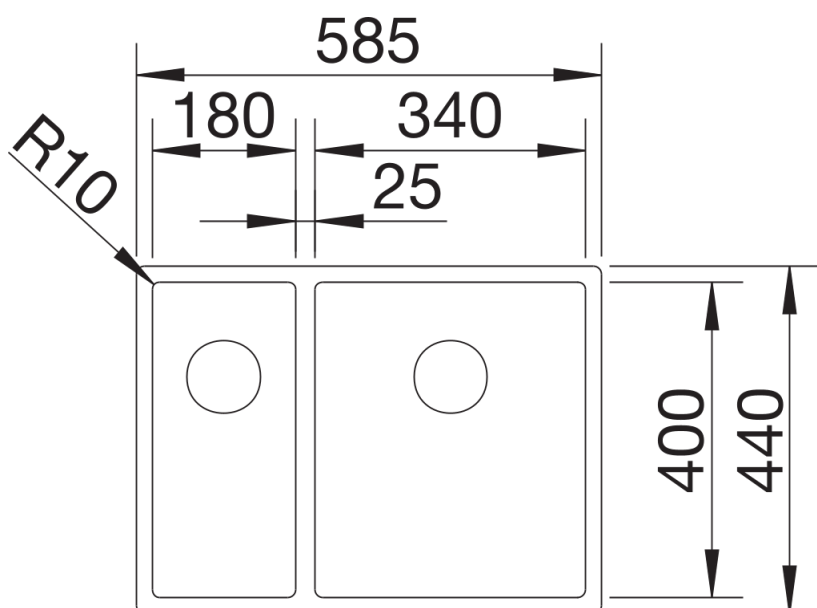

Product information sheet CLARON 340/180-U

Item no. 521610

Benefits

- Elegant-pure bowl design
- Concise 10 mm radius for a more refined design, without doing away with practical benefits
- Optimum utilisation of the bowl capacity thanks to extra-deep bowls and distinctively small radii
- InFino drain system – elegantly integrated and easy-care

Planning information

- Cut out: Template provided
- Technical note: The undermount bowl edge is not closed at the corners.

Scope of supply

- Waste and overflow fitting with space-saving pipe
- 3 ½" InFino basket strainer
- fixing kit included

Details

Top view

Cut-out

Front view