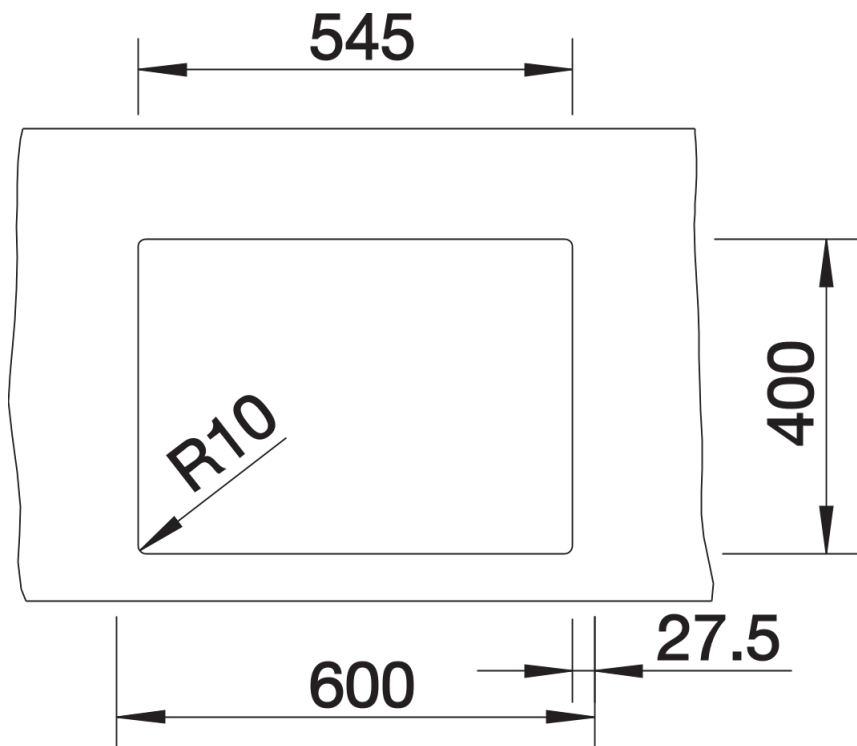

Product information sheet CLARON 340/180-U

Item no. 521610

Benefits

- Elegant-pure bowl design
- Concise 10 mm radius for a more refined design, without doing away with practical benefits
- Optimum utilisation of the bowl capacity thanks to extra-deep bowls and distinctively small radii
- InFino drain system – elegantly integrated and easy-care

Planning information

- Cut out: Template provided
- Technical note: The undermount bowl edge is not closed at the corners.

Scope of supply

- Waste and overflow fitting with space-saving pipe
- 3 ½" InFino basket strainer
- fixing kit included

Details

Top view

Cut-out

Front view