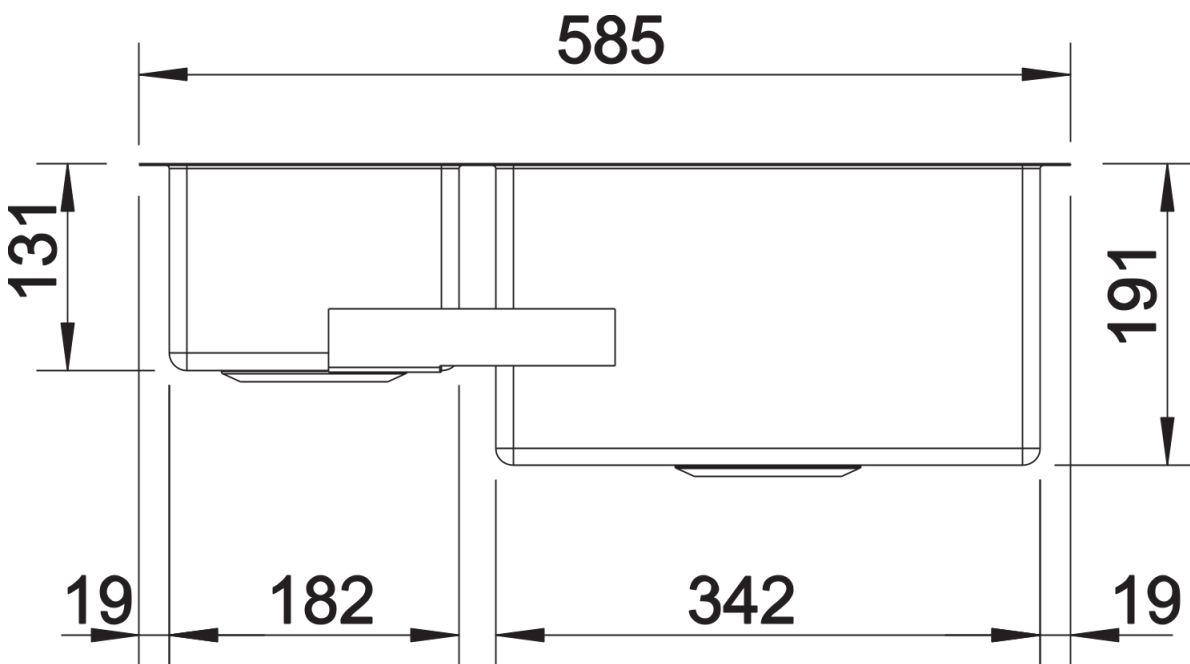

Product information sheet CLARON 340/180-U

Item no. 521610

Benefits

- Elegant-pure bowl design
- Concise 10 mm radius for a more refined design, without doing away with practical benefits
- Optimum utilisation of the bowl capacity thanks to extra-deep bowls and distinctively small radii
- InFino drain system – elegantly integrated and easy-care

Planning information

- Cut out: Template provided
- Technical note: The undermount bowl edge is not closed at the corners.

Scope of supply

- Waste and overflow fitting with space-saving pipe
- 3 ½" InFino basket strainer
- fixing kit included

Details

Top view

Cut-out

Front view