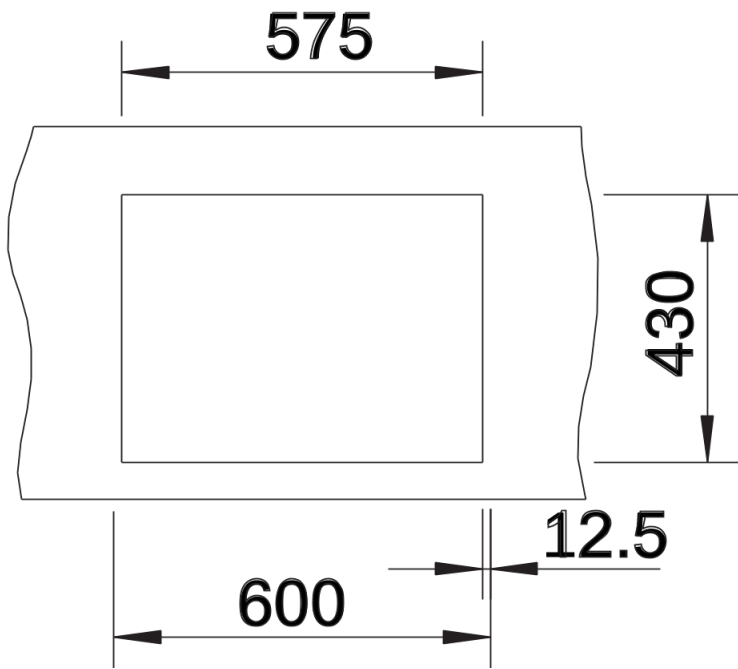

Product information sheet CLARON 340/180-IF

Item no. 521608

Benefits

- The CLARON family offers a striking minimalist sink design
- Tight corners for maximum bowl volume and surface utilisation
- Spacious main and additional smaller sink for easy food prep
- Elegant flat-rim for flush mount installation: the sink blends into the worktop, with no raised edges
- Stylish InFino strainer for swift water drainage

Planning information

- Cut out: Template provided
Please state hand of bowl

Scope of supply

- Waste and overflow fitting with space-saving pipe
- 2 x 3 ½" InFino basket strainer
- fixing kit

Details

Top view

Cut-out

Front view