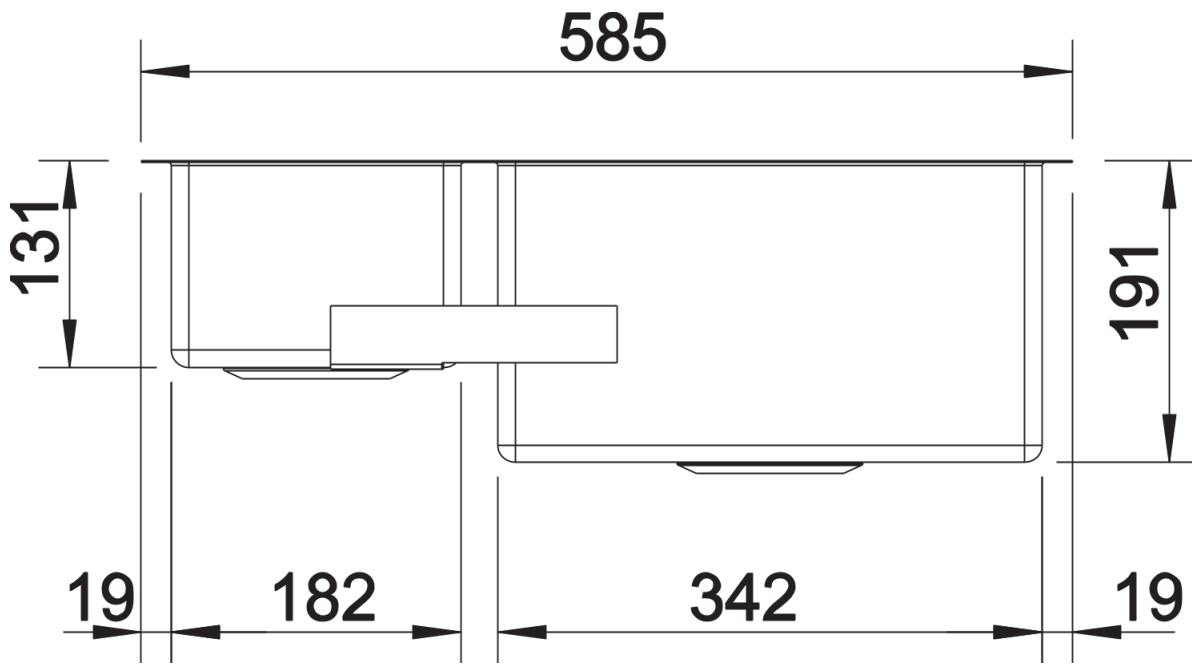

Product information sheet CLARON 340/180-IF

Item no. 521608

Benefits

- The CLARON family offers a striking minimalist sink design
- Tight corners for maximum bowl volume and surface utilisation
- Spacious main and additional smaller sink for easy food prep
- Elegant flat-rim for flush mount installation: the sink blends into the worktop, with no raised edges
- Stylish InFino strainer for swift water drainage

Planning information

- Cut out: Template provided
Please state hand of bowl

Scope of supply

- Waste and overflow fitting with space-saving pipe
- 2 x 3 ½" InFino basket strainer
- fixing kit

Details

Top view

Cut-out

Front view