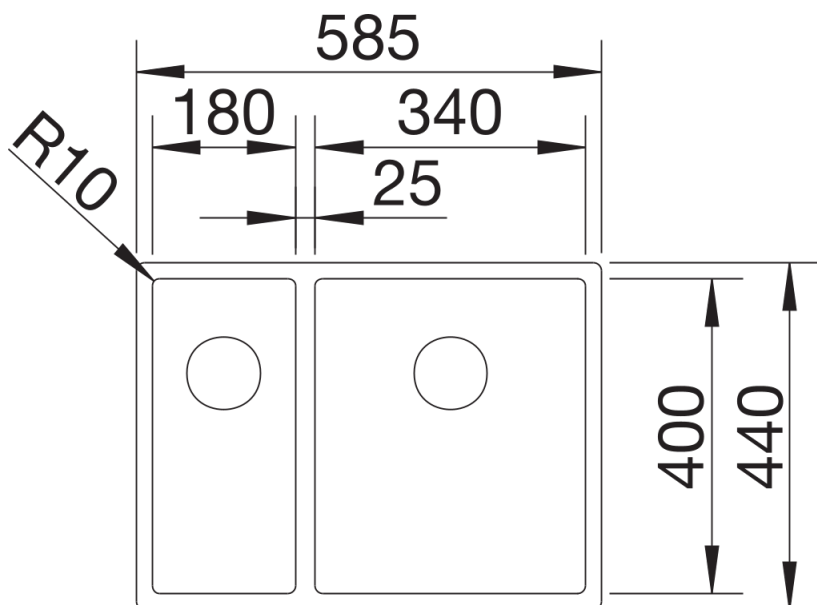

Product information sheet CLARON 340/180-IF

Item no. 521608

Benefits

- The CLARON family offers a striking minimalist sink design
- Tight corners for maximum bowl volume and surface utilisation
- Spacious main and additional smaller sink for easy food prep
- Elegant flat-rim for flush mount installation: the sink blends into the worktop, with no raised edges
- Stylish InFino strainer for swift water drainage

Planning information

- Cut out: Template provided
Please state hand of bowl

Scope of supply

- Waste and overflow fitting with space-saving pipe
- 2 x 3 ½" InFino basket strainer
- fixing kit

Details

Top view

Cut-out

Front view