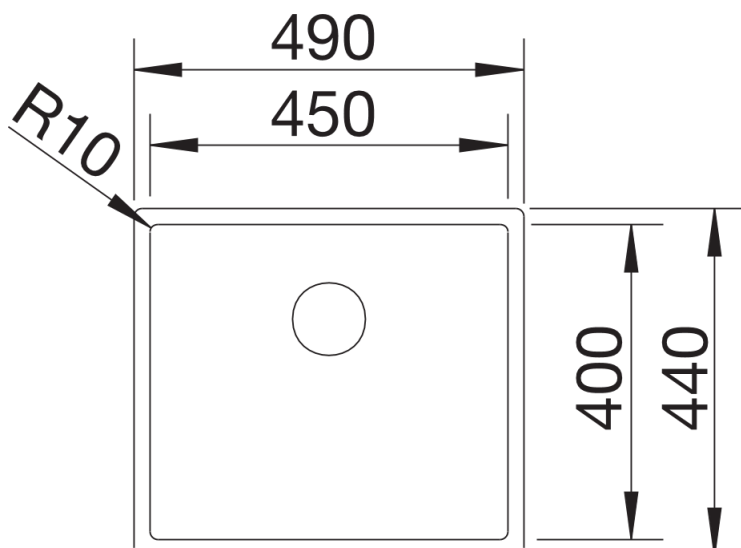

Product information sheet CLARON 450-IF

Item no. 521574

Benefits

- Concise 10mm radius for ultimate style – without sacrificing functionality
- BLANCOCLARON in elegant-pure design with no visible base pattern
- Optimum utilisation of the bowl capacity thanks to extra deep bowls and smallest possible radii
- Wide product range makes it possible to have a high number of individual combinations
- The new InFino waste shown is available from January 2017

Planning information

- Cut out size: Template provided
- * Note on the scope of supply:
- Upgrade set for pop-up for IF models. The IF models without tap ledge require an upgrade set (pop-up incl. Bowden cable) if they are to be equipped with a pop-up e.g. upgrade set incl. BLANCO LEVOS pop-up 517 548.

Scope of supply

- Manually operated Waste and overflow fitting* with space saving pipe, 3 1/2" basket strainer, fixing element set (sealing not included)

Details

Top view