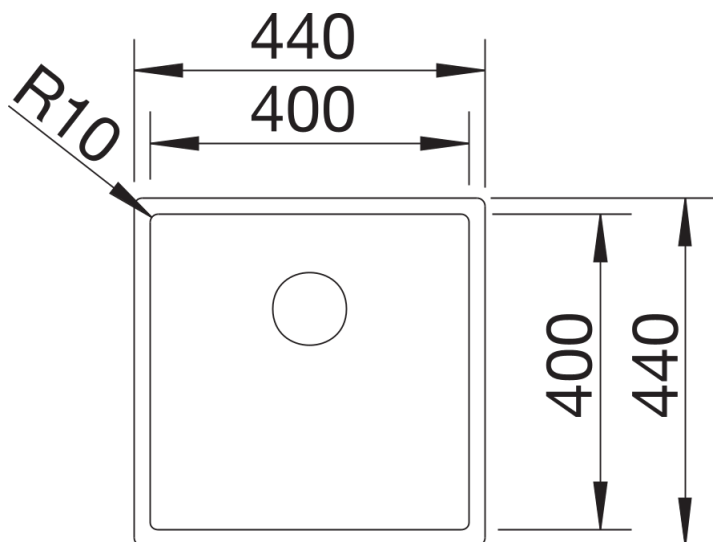

Product information sheet CLARON 400-U

Item no. 521573

Benefits

- Elegant-pure bowl design
- Concise 10 mm radius for a more refined design, without doing away with practical benefits
- Optimum utilisation of the bowl capacity thanks to extra-deep bowls and smallest possible radii
- InFino drain system – elegantly integrated and easy-care

Planning information

- Cut out size: Template provided
- Technical note: The undermount bowl edge is not closed at the corners.

Scope of supply

Waste and overflow fitting with space-saving pipe, 3 ½" InFino basket strainer, fixing kit included

Details

Top view