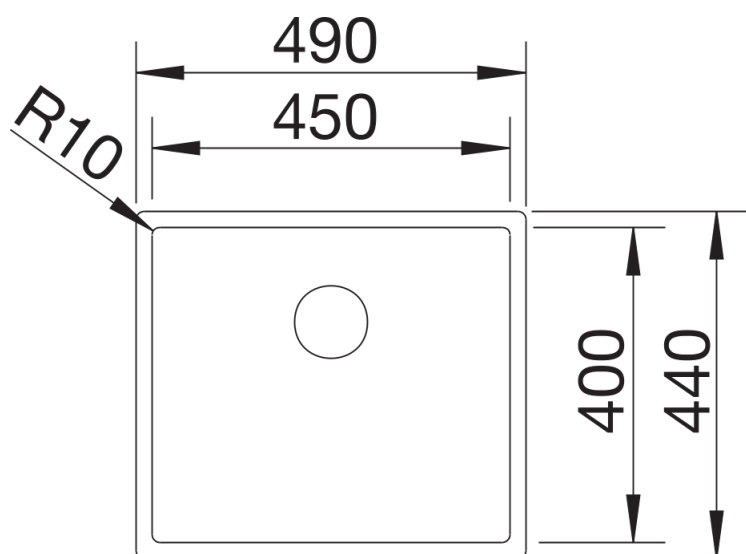

Product information sheet CLARON 450-U

Item no. 521575

Benefits

- Elegant-pure bowl design
- Concise 10 mm radius for a more refined design, without doing away with practical benefits
- Optimum utilisation of the bowl capacity thanks to extra-deep bowls and distinctively small radii
- InFino drain system – elegantly integrated and easy-care

Planning information

- Cut out: Template provided
- Technical note: The undermount bowl edge is not closed at the corners.

Scope of supply

- Waste and overflow fitting with space-saving pipe
- 3 ½" InFino basket strainer
- fixing kit included

Details

Top view

Cut-out