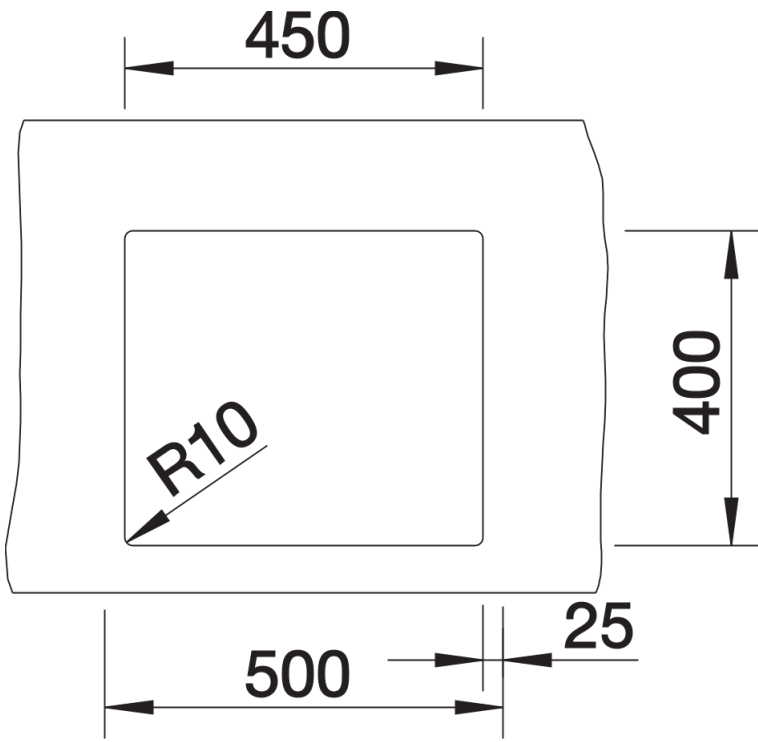

Product information sheet CLARON 450-U

Item no. 521575

Benefits

- Elegant-pure bowl design
- Concise 10 mm radius for a more refined design, without doing away with practical benefits
- Optimum utilisation of the bowl capacity thanks to extra-deep bowls and distinctively small radii
- InFino drain system – elegantly integrated and easy-care

Planning information

- Cut out: Template provided
- Technical note: The undermount bowl edge is not closed at the corners.

Scope of supply

- Waste and overflow fitting with space-saving pipe
- 3 ½" InFino basket strainer
- fixing kit included

Details

Top view

Cut-out