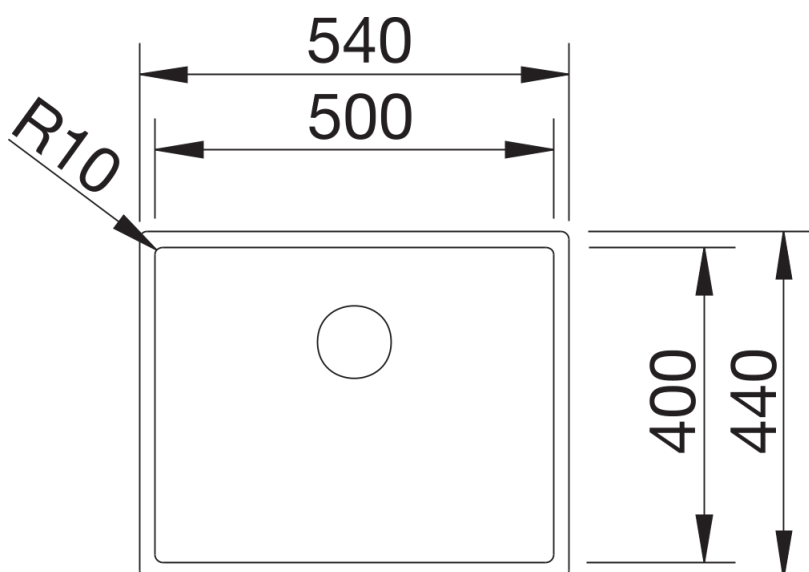

Planning information

- Cut out size: Template provided
- Technical note: The undermount bowl edge is not closed at the corners.

Scope of supply

- Waste and overflow fitting with space-saving pipe
- 3 ½" InFino basket strainer
- fixing kit included

Details

Top view