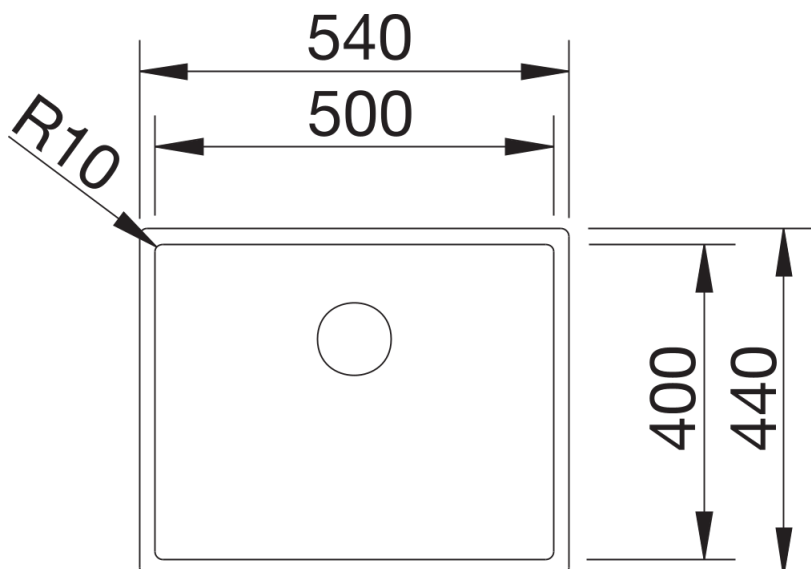

Product information sheet CLARON 500-U

Item no. 521577

Benefits

- The CLARON family offers a striking minimalist sink design
- Tight corners for maximum bowl volume and surface utilisation
- Spacious sink for soaking baking trays and cleaning pots and pans
- Elegant InFino strainer for swift water drainage

Planning information

- Cut out size: Template provided

Scope of supply

- Waste and overflow fitting with space-saving pipe
- 3 ½" InFino basket strainer
- fixing kit

Details

Top view

Cut-out