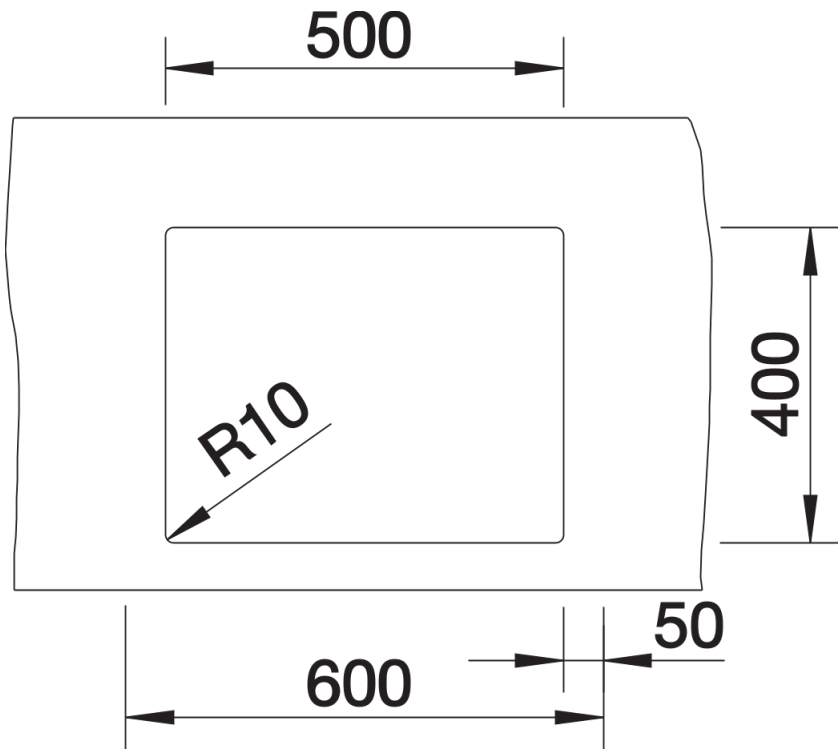

Planning information

- Cut out size: Template provided

Scope of supply

- Waste and overflow fitting with space-saving pipe
- 3 ½" InFino basket strainer
- fixing kit

Details

Top view

Cut-out