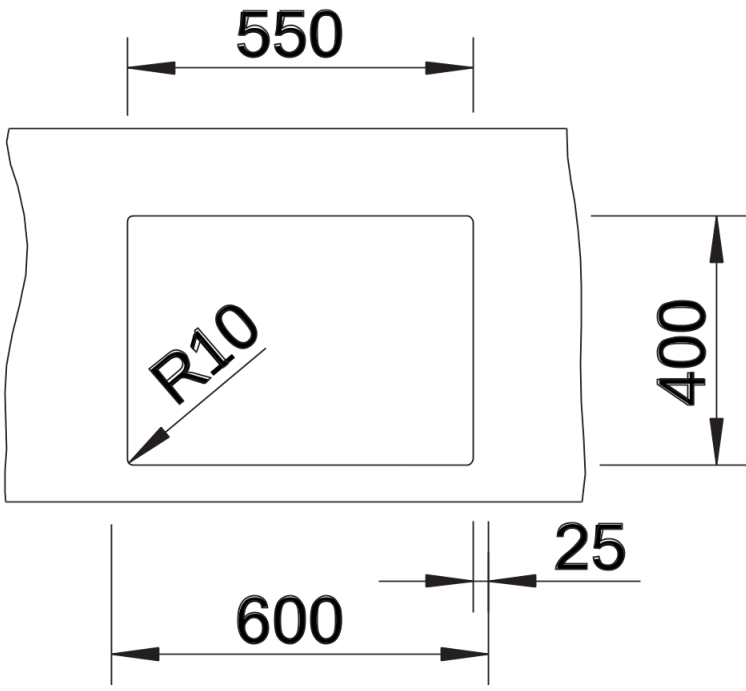

Planning information

- Cut out size: Template provided

Scope of supply

- Waste and overflow fitting with space-saving pipe
- 3 ½" InFino basket strainer
- fixing kit

Details

Top view

Cut-out