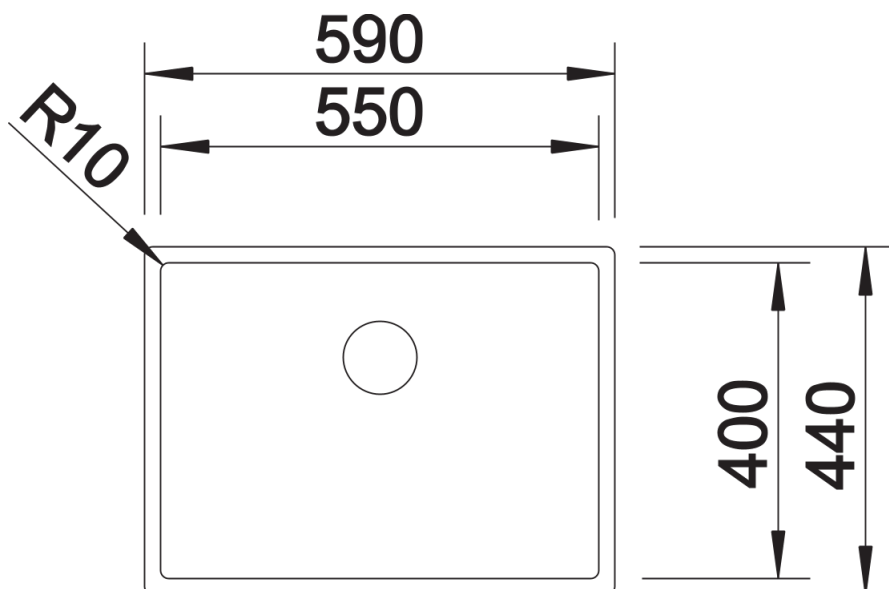

Product information sheet CLARON 550-U

Item no. 521579

Benefits

- The CLARON family offers a striking minimalist sink design
- Tight corners for maximum bowl volume and surface utilisation
- Spacious sink for soaking baking trays and cleaning pots and pans
- Elegant InFino strainer for swift water drainage

Planning information

- Cut out size: Template provided

Scope of supply

- Waste and overflow fitting with space-saving pipe
- 3 ½" InFino basket strainer
- fixing kit

Details

Top view

Cut-out