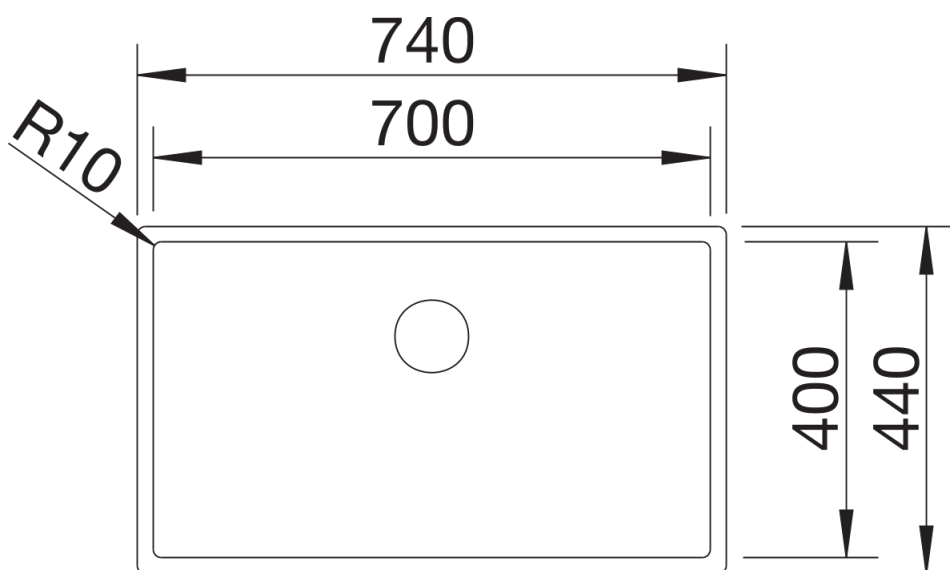

Product information sheet CLARON 700-IF

Item no. 521580

Benefits

- Elegant-pure bowl design
- Concise 10 mm radius for a more refined design
- IF flat rim
- Optimum utilisation of the bowl capacity thanks to extra-deep bowls and distinctively small radii
- InFino drain system – elegantly integrated and easy-care

Planning information

- Cut out: Template provided
- Universal handing

Scope of supply

- Waste and overflow fitting with space-saving pipe
- 3 ½" InFino basket strainer
- fixing kit included

Details

Top view

Cut-out