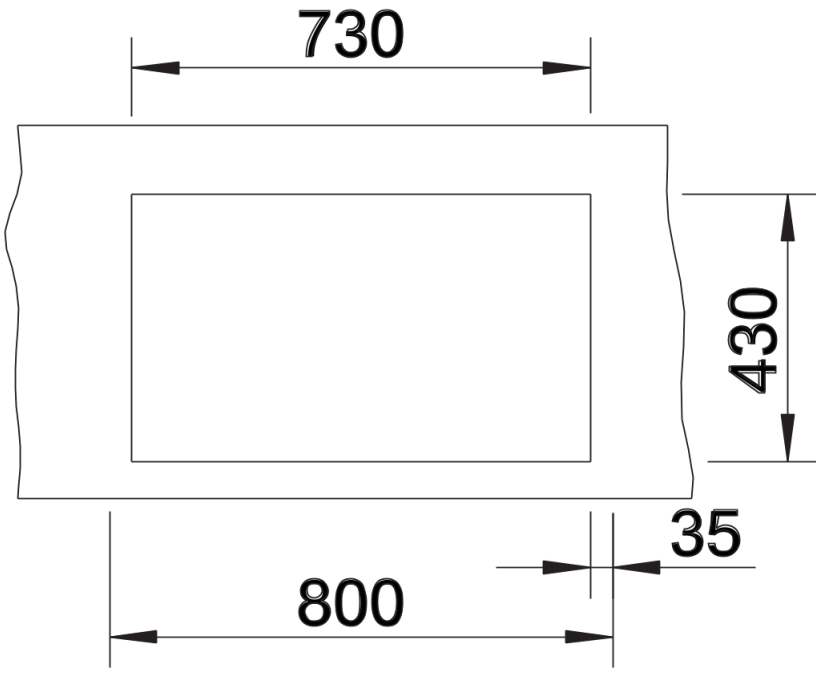

Product information sheet CLARON 700-IF

Item no. 521580

Benefits

- Elegant-pure bowl design
- Concise 10 mm radius for a more refined design
- IF flat rim
- Optimum utilisation of the bowl capacity thanks to extra-deep bowls and distinctively small radii
- InFino drain system – elegantly integrated and easy-care

Planning information

- Cut out: Template provided
- Universal handing

Scope of supply

- Waste and overflow fitting with space-saving pipe
- 3 ½" InFino basket strainer
- fixing kit included

Details

Top view