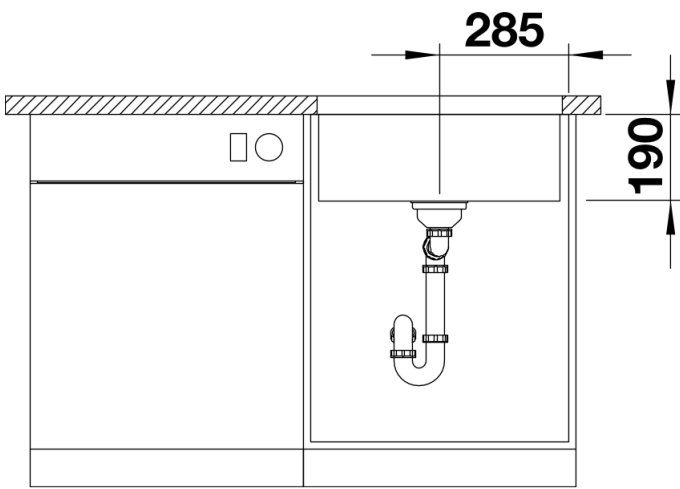

Planning information

- Cut out size: Template provided
- Universal handing
- *Note on the scope of supply:
 - The IF models without tap ledge require a retrofit set (pop-up including Bowden cable) if a pop-up waste is to be used.
 - Recommendation: Retrofit set round in stainless steel satin polish to match the BLANCOCULINA-S Duo mixer.
- Item no. 517 545

Scope of supply

- manual Waste and overflow fitting* with space-saving pipe, 3½" basket strainer, fixing kit (to be sealed on site)

Details

Top view

Cut-out

Front view

Side view