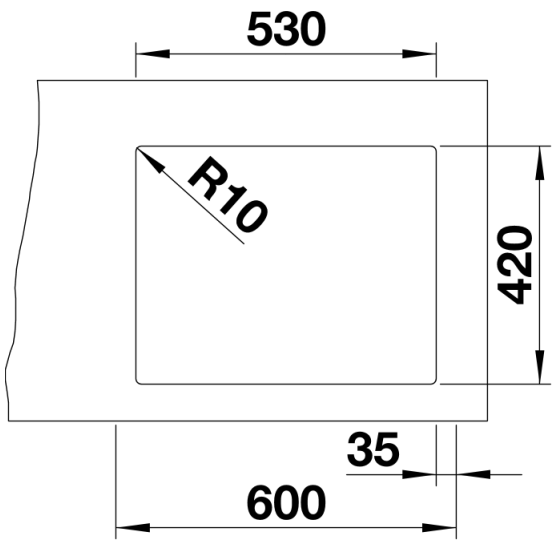

Planning information

- Cut out size: Template provided
- Universal handing
- *Note on the scope of supply:
 - The IF models without tap ledge require a retrofit set (pop-up including Bowden cable) if a pop-up waste is to be used.
 - Recommendation: Retrofit set round in stainless steel satin polish to match the BLANCOCULINA-S Duo mixer.
- Item no. 517 545

Scope of supply

- manual Waste and overflow fitting* with space-saving pipe, 3½" basket strainer, fixing kit (to be sealed on site)

Details

Top view

Cut-out

Front view

Side view