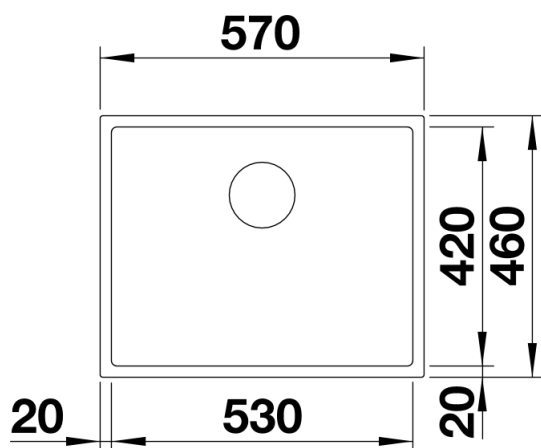

Product information sheet CLARON XL 60-U Steamer Plus

Item no. 521596

Benefits

- Large BLANCO CLARON bowl, perfect for preparing food for an oven steamer
- Bowl width designed to accommodate XL steamer and baking trays (not supplied)
- Elegant, pure bowl design with eye-catching radii of 10 mm
- Optimum utilisation of the sink capacity with extra-wide sinks and the tightest possible radii
- Large fully utilisable base area for the flat insertion of XL steamer and baking trays (not supplied)
- Optionally available: matching ash compound chopping board
- Steamer tray for reference only – not supplied with BLANCO CLARON bowl

Planning information

- Cut out size: Template provided
- Universal handing
- *Note on the scope of supply:
 - The IF models without tap ledge require a retrofit set (pop-up including Bowden cable) if a pop-up waste is to be used.
 - Recommendation: Retrofit set round in stainless steel satin polish to match the BLANCOCULINA-S Duo mixer.
- Item no. 517 545

Scope of supply

- manual Waste and overflow fitting* with space-saving pipe, 3½" basket strainer, fixing kit (to be sealed on site)

Details

Top view

Cut-out

Front view

Side view