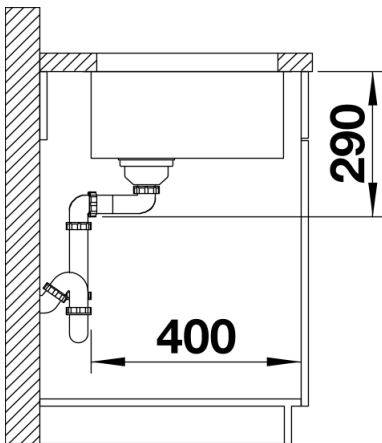

Planning information

- Cut out size: Template provided
- Universal handing
- *Note on the scope of supply:
 - The IF models without tap ledge require a retrofit set (pop-up including Bowden cable) if a pop-up waste is to be used.
 - Recommendation: Retrofit set round in stainless steel satin polish to match the BLANCOCULINA-S Duo mixer.
- Item no. 517 545

Scope of supply

- manual Waste and overflow fitting* with space-saving pipe, 3½" basket strainer, fixing kit (to be sealed on site)

Details

Top view

Cut-out

Front view

Side view