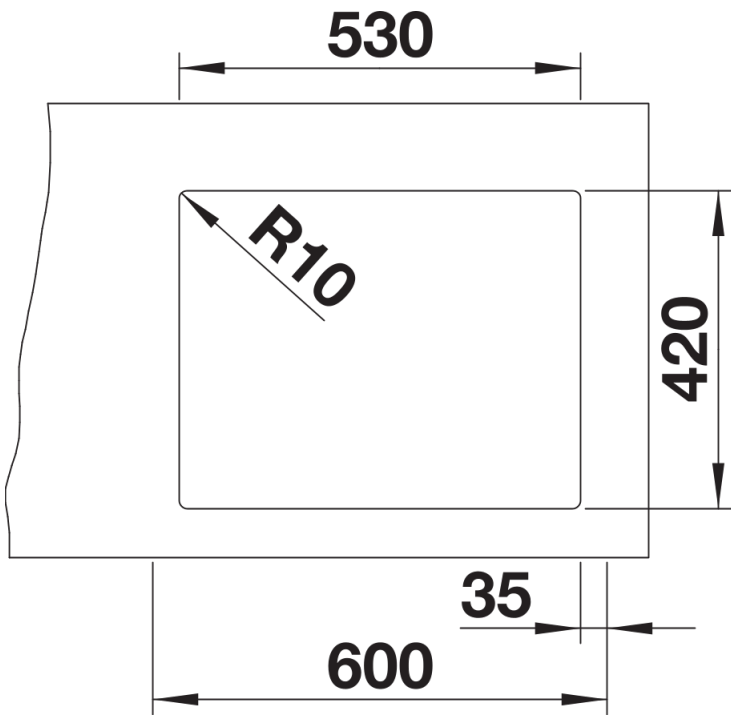

## Planning information

---

- Cut out: Template provided
- Technical note: The undermount bowl edge is not closed at the corners.

## Scope of supply

---

- Waste and overflow fitting with space-saving pipe
- 3 ½" InFino basket strainer
- fixing kit included.

## Details

---

Top view

Cut-out

Front view

Side view