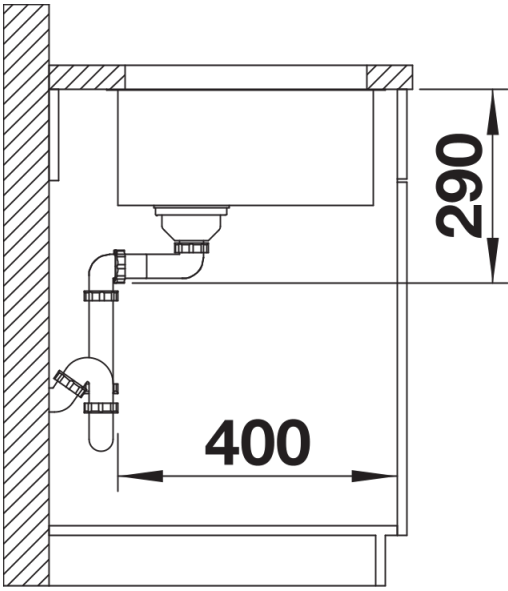

## Planning information

---

- Cut out: Template provided
- Technical note: The undermount bowl edge is not closed at the corners.

## Scope of supply

---

- Waste and overflow fitting with space-saving pipe
- 3 ½" InFino basket strainer
- fixing kit included.

## Details

---

Top view

Cut-out

Front view

Side view