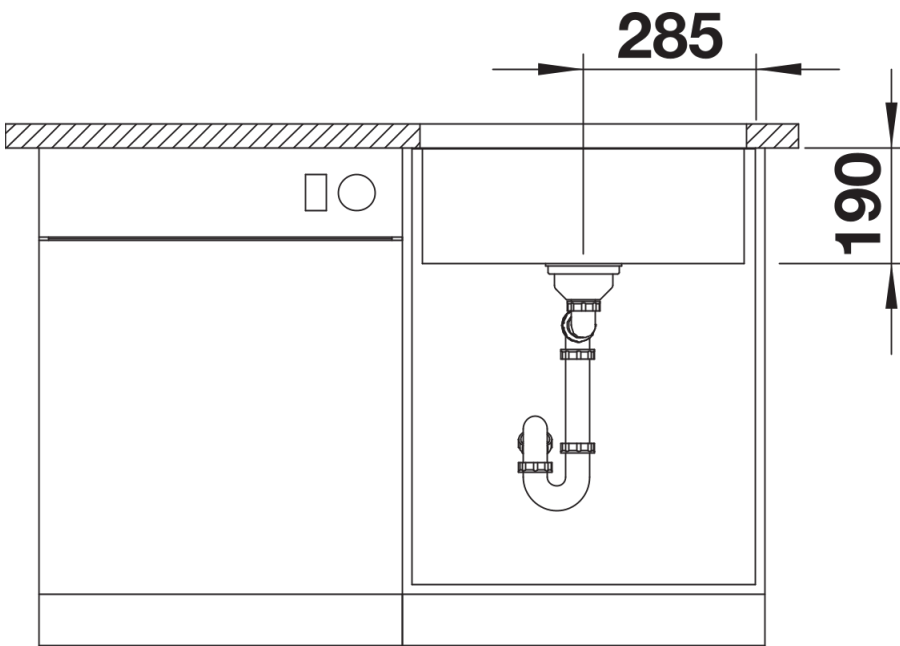

## Planning information

---

- Cut out: Template provided
- Technical note: The undermount bowl edge is not closed at the corners.

## Scope of supply

---

- Waste and overflow fitting with space-saving pipe
- 3 ½" InFino basket strainer
- fixing kit included.

## Details

---

Top view

Cut-out

Front view

Side view