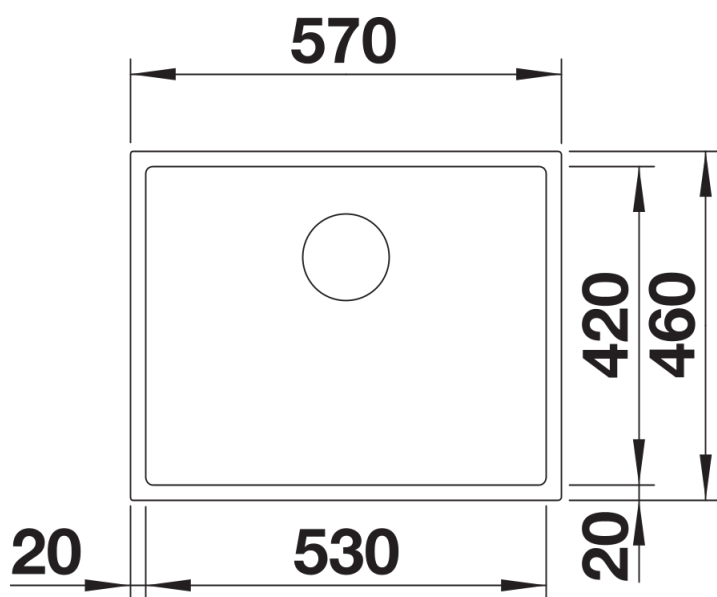

## Planning information

---

- Cut out: Template provided
- Technical note: The undermount bowl edge is not closed at the corners.

## Details

---

Top view

Cut-out

Front view

Side view